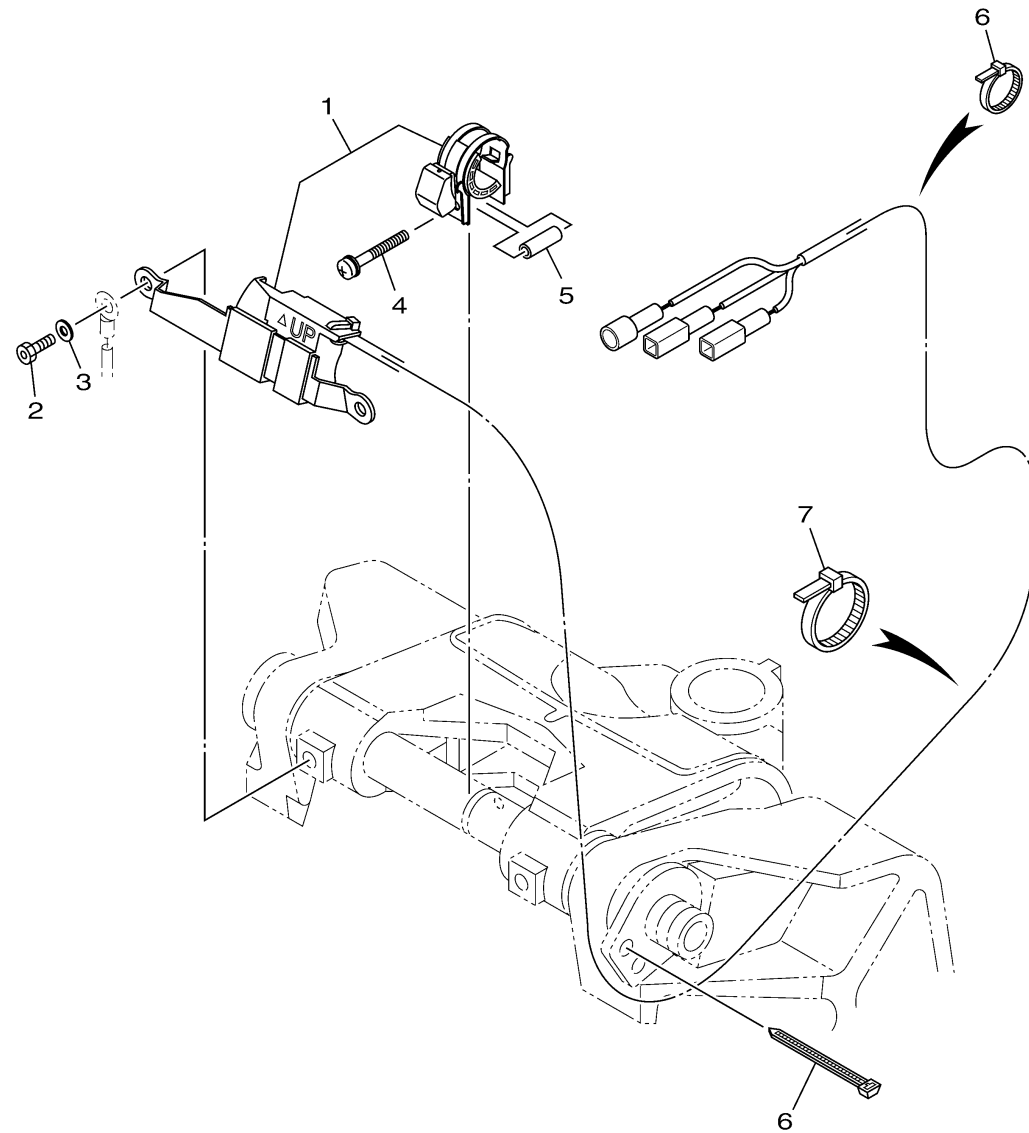

OPTIONAL PARTS 2

Ref No.	Part Number	Description	Qty	Remarks
1	6C5-825E0-01-00	TILT LIMIT SWITCH ASSY	1	
2	90109-06M88-00	BOLT	2	
3	92990-06100-00	WASHER, SPRING	2	
4	90159-05059-00	SCREW, WITH WASHER	1	
5	90387-05004-00	COLLAR	1	
6	90465-11M10-00	CLAMP	5	
7	90465-13M18-00	CLAMP	3	

FWD
6CJ3100-L370