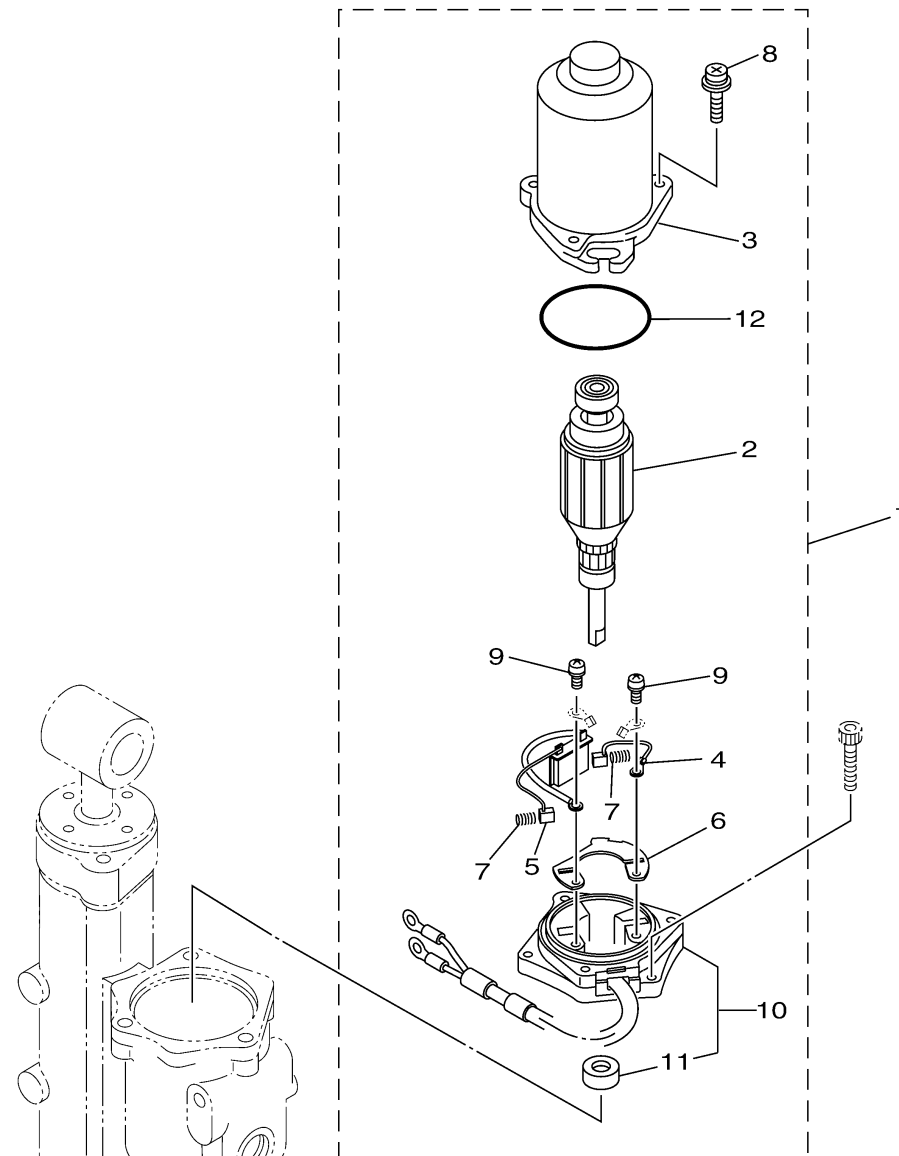

POWER TRIM TILT ASSY 2

Ref No.	Part Number	Description	Qty	Remarks
1	6CJ-43880-13-00	MOTOR ASSY	1	
2	6CJ-43805-11-00	. .ARMATURE ASSY	1	
3	6CJ-43804-11-00	. .STATOR ASSY	1	
4	6EK-43892-00-00	. .BRUSH 2	1	
5	6CJ-82181-10-00	. .CIRCUIT BREAKER COMP.	1	
6	6EK-4380F-00-00	. .PLATE, BRUSH HOLDER	1	
7	62X-4386K-00-00	. .SPRING, BRUSH	2	
8	6CJ-43879-10-00	. .SCREW, WITH WASHER	3	
9	97602-04316-00	. .SCREW, PAN HEAD WITH WASHER	2	
10	6CJ-43881-10-00	. .FRAME, END	1	
11	6EK-43882-00-00	. . .OIL SEAL	1	
12	6CJ-43862-11-00	. .O-RING	1	

6C1D100-Q280