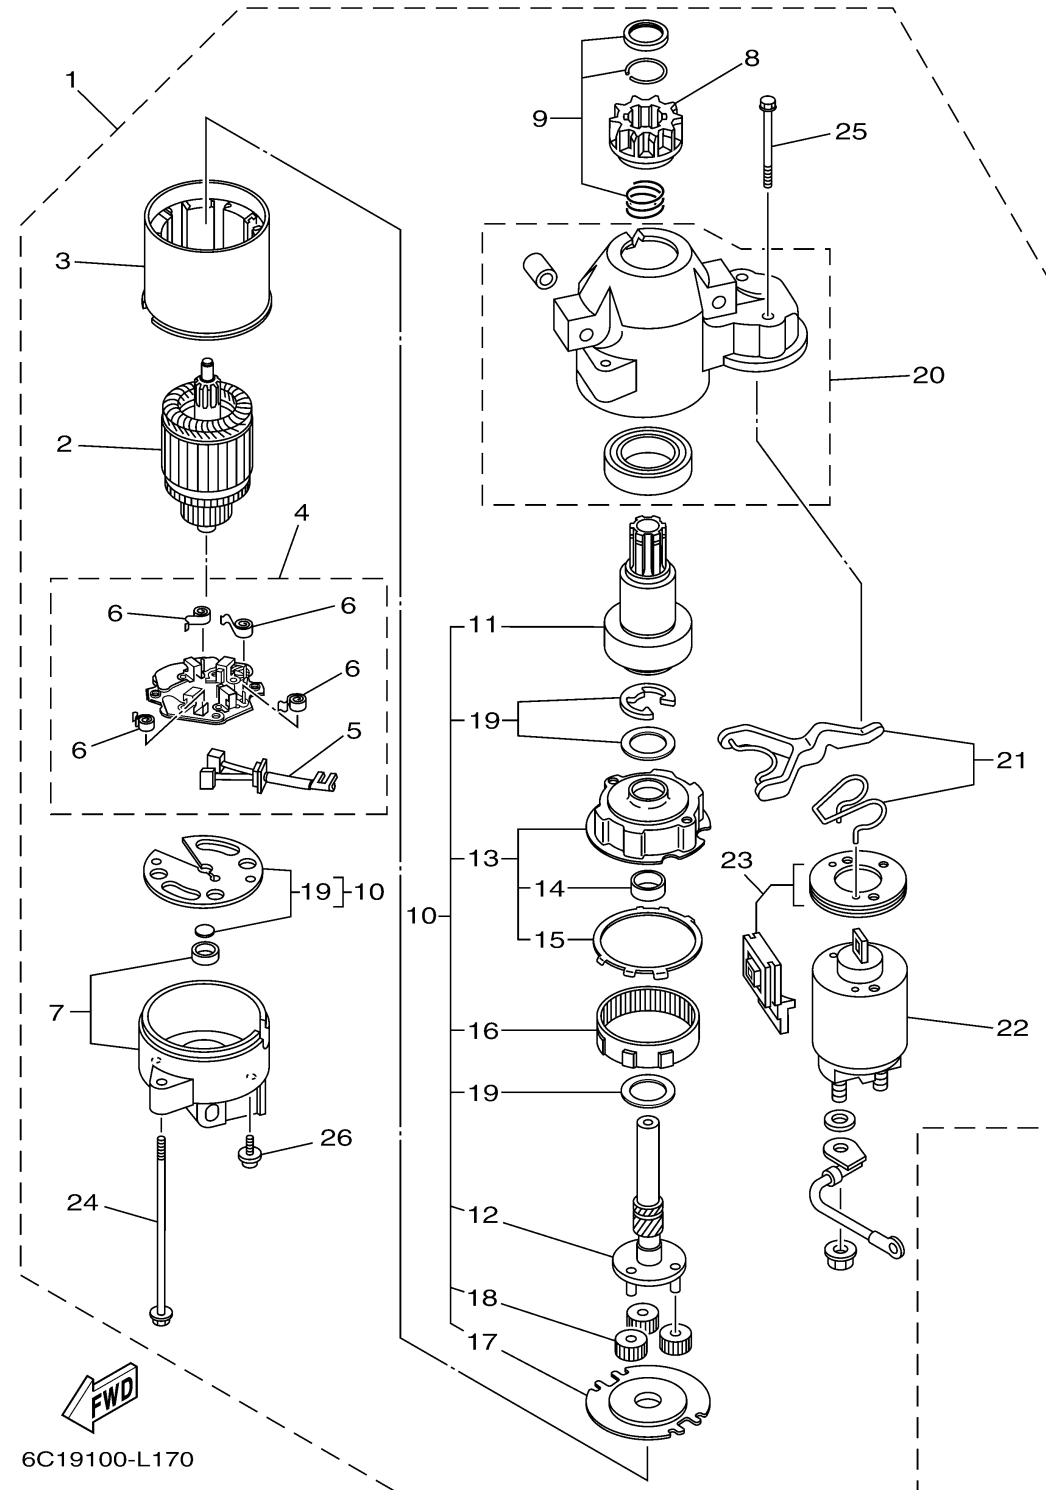

# STARTING MOTOR

6C19100-L170

Ref No.	Part Number	Description	Qty	Remarks
1	6CJ-81800-01-00	STARTING MOTOR ASSY	1	
2	67F-81850-00-00	..ARMATURE ASSY	1	
3	67F-81810-00-00	..STATOR ASSY	1	
4	69J-81840-11-00	..BRUSH HOLDER ASSY	1	
5	69J-81801-11-00	...BRUSH SET	1	
6	67F-81813-00-00	...SPRING, BRUSH	4	
7	68F-81820-00-00	..REAR BRACKET ASSY	1	
8	67F-81808-00-00	..PINION ASSY	1	
9	67F-81857-00-00	..PINION STOPPER SET	1	
10	67F-81807-00-00	..GEAR ASSY, STARTING MOTOR	1	
11	67F-81832-00-00	...CLUTCH, OVER RUN	1	
12	67F-81836-00-00	...SHAFT, PINION	1	
13	67F-81821-00-00	...BRACKET, CENTER 1	1	
14	67F-81841-00-00	...BEARING	1	
15	67F-8183R-00-00	...GASKET	1	
16	67F-81891-00-00	...GEAR, RING	1	WITH 67F-8183R-00
17	67F-81830-00-00	...BRACKET, CENTER 2	1	
18	60V-8183T-00-00	...GEAR, IDLER	3	
19	67F-81809-00-00	...WASHER KIT	1	
20	60X-81842-00-00	..COVER	1	

# STARTING MOTOR

Ref No.	Part Number	Description	Qty	Remarks
21	6C5-81839-00-00	..LEVER ASSY	1	
22	6C5-81941-00-00	..STARTER RELAY ASSY	1	
23	6C5-81869-00-00	..COVER, DUST	1	
24	6K7-81826-11-00	..BOLT	2	
25	69J-81828-00-00	..BOLT 2	2	
26	67F-81846-00-00	..SCREW	2	