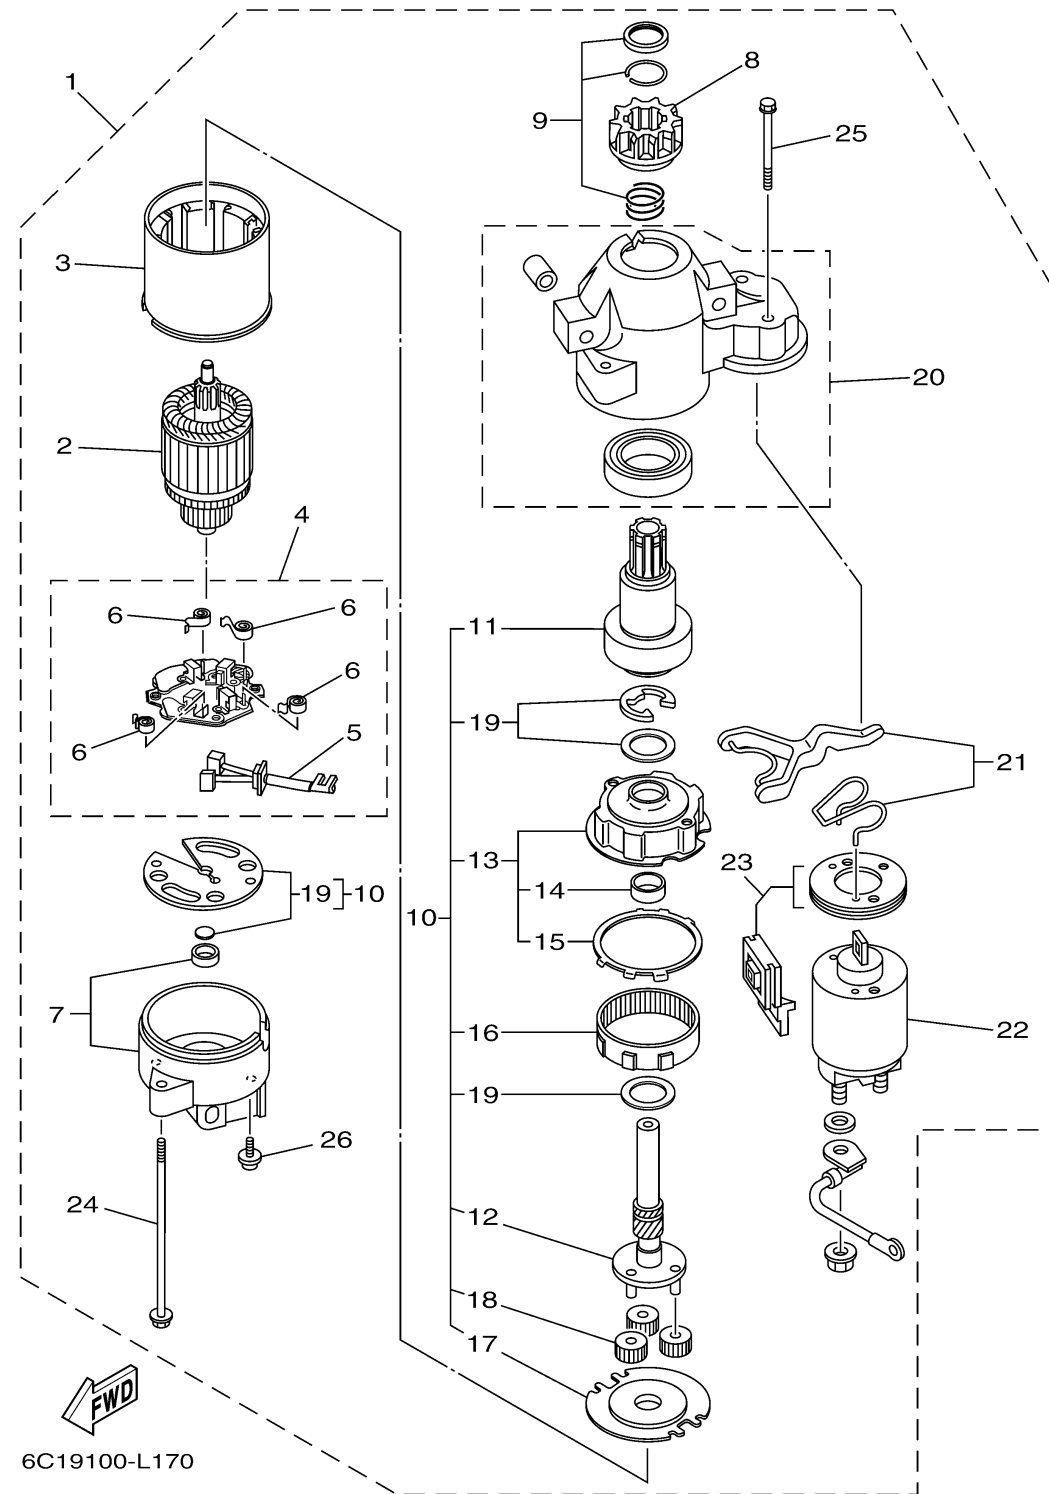

# STARTING MOTOR

6C19100-L170

Ref No.	Part Number	Description	Qty	Remarks
1	6CJ-81800-01-00	STARTING MOTOR ASSY	1	
2	67F-81850-00-00	..ARMATURE ASSY	1	
3	67F-81810-00-00	..STATOR ASSY	1	
4	69J-81840-11-00	..BRUSH HOLDER ASSY	1	
5	69J-81801-11-00	...BRUSH SET	1	
6	67F-81813-00-00	...SPRING, BRUSH	4	
7	68F-81820-00-00	..REAR BRACKET ASSY	1	
8	67F-81808-00-00	..PINION ASSY	1	
9	67F-81857-00-00	..PINION STOPPER SET	1	
10	67F-81807-00-00	..GEAR ASSY, STARTING MOTOR	1	
11	67F-81832-00-00	...CLUTCH, OVER RUN	1	
12	67F-81836-00-00	...SHAFT, PINION	1	
13	67F-81821-00-00	...BRACKET, CENTER 1	1	
14	67F-81841-00-00	...BEARING	1	
15	67F-8183R-00-00	...GASKET	1	
16	67F-81891-00-00	...GEAR, RING	1	WITH 67F-8183R-00
17	67F-81830-00-00	...BRACKET, CENTER 2	1	
18	60V-8183T-00-00	...GEAR, IDLER	3	
19	67F-81809-00-00	...WASHER KIT	1	
20	60X-81842-00-00	..COVER	1	

# STARTING MOTOR

Ref No.	Part Number	Description	Qty	Remarks
21	6C5-81839-00-00	..LEVER ASSY	1	
22	6C5-81941-00-00	..STARTER RELAY ASSY	1	
23	6C5-81869-00-00	..COVER, DUST	1	
24	6K7-81826-11-00	..BOLT	2	
25	69J-81828-00-00	..BOLT 2	2	
26	67F-81846-00-00	..SCREW	2	