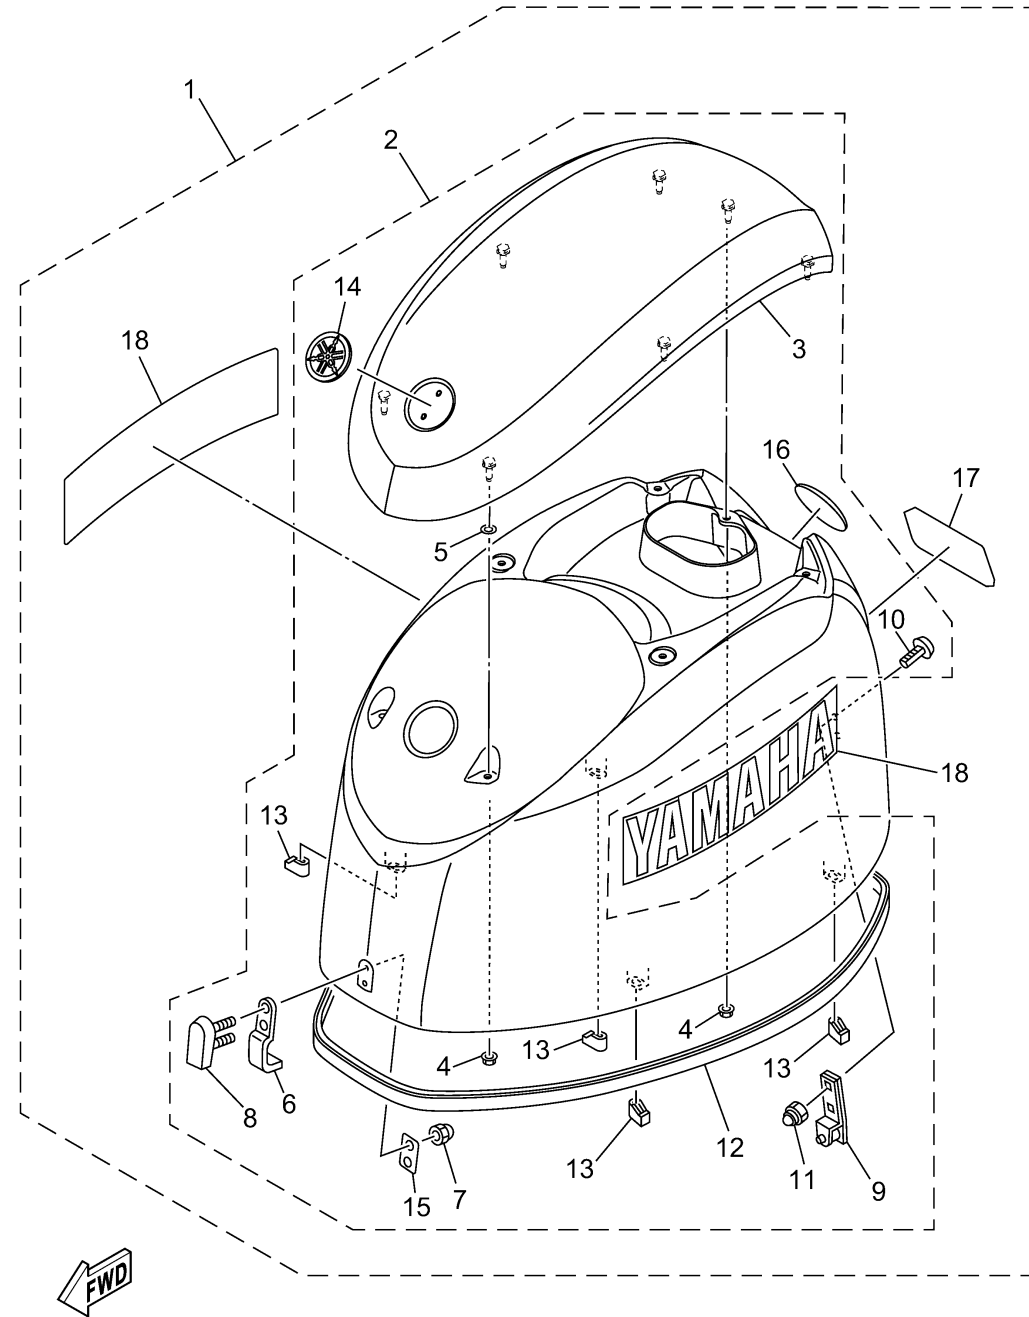

TOP COWLING

6C1N100-Z020

Ref No.	Part Number	Description	Qty	Remarks
1	6C1-42610-50-8D	TOP COWLING ASSY	1	GRAY
1	6C1-42610-60-CE	TOP COWLING ASSY	0	WHITE
1	6C1-42610-70-CH	TOP COWLING ASSY	0	MATTE BROWN
2	6CJ-4261A-10-8D	..TOP COWLING W/O GRAPHICS	1	GRAY
2	6CJ-4261A-10-CE	..TOP COWLING W/O GRAPHICS	0	WHITE
2	6CJ-4261A-20-CH	..TOP COWLING W/O GRAPHICS	0	MATTE BROWN
3	6CJ-42613-10-8D	...MOLDING, AIR DUCT	1	GRAY
3	6CJ-42613-10-CE	...MOLDING, AIR DUCT	0	WHITE
3	6CJ-42613-10-CH	...MOLDING, AIR DUCT	0	MATTE BROWN
4	90179-06M28-00	.. NUT	7	
5	6CB-42545-00-00	...WASHER, PLAIN	4	
6	6CJ-42651-00-00	...HOOK	1	
7	95380-05800-00	...NUT	2	
8	6BG-42851-00-00	...COVER, CLAMP	1	
9	6BG-42652-00-00	...HOOK	1	
10	90109-06047-00	...BOLT	2	
11	90185-06M05-00	...NUT, SELF-LOCKING	2	
12	6CJ-42615-10-00	...SEAL	1	
13	6BG-42662-01-00	...DAMPER	4	
14	6FM-42697-C0-00	...TUNING FORK MARK	0	MATTE BROWN

CONTINUED ON NEXT FRAME >

TOP COWLING

6C1N100-Z020

Ref No.	Part Number	Description	Qty	Remarks
14	6AH-42697-10-00	...TUNING FORK MARK	1	GRAY, WHITE
15	6BG-42649-00-00	...HOLDER, CLAMP BAND	1	
16	6DA-42697-00-00	...TUNING FORK MARK	1	GRAY, WHITE
16	6CJ-42697-00-00	...TUNING FORK MARK	0	MATTE BROWN
17	6C1-42678-40-00	..GRAPHIC, REAR	1	GRAY, WHITE
17	6C1-42678-50-00	..GRAPHIC, REAR	0	MATTE BROWN
18	6CJ-2153A-00-00	..EMBLEM, YAMAHA	2	GRAY
18	6CJ-2153A-10-00	..EMBLEM, YAMAHA	0	WHITE
18	6CJ-2153A-20-00	..EMBLEM, YAMAHA	0	MATTE BROWN