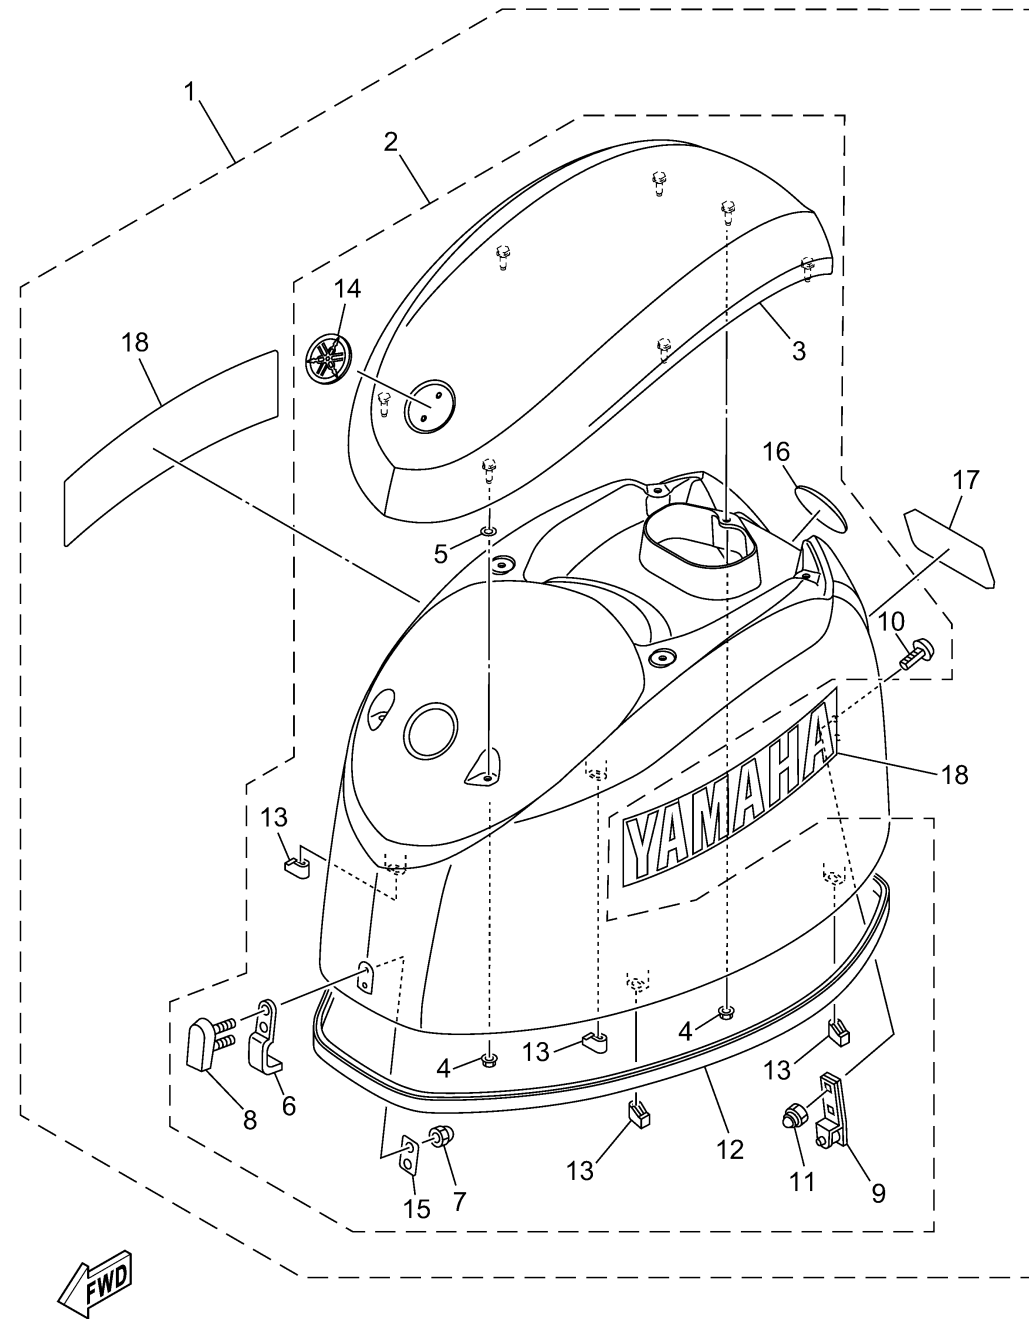

TOP COWLING

6C1N100-Z020

Ref No.	Part Number	Description	Qty	Remarks
1	6C1-42610-50-8D	TOP COWLING ASSY	1	GRAY
1	6C1-42610-60-CE	TOP COWLING ASSY	0	WHITE
1	6C1-42610-70-CH	TOP COWLING ASSY	0	MATTE BROWN
2	6CJ-4261A-10-8D	..TOP COWLING W/O GRAPHICS	1	GRAY
2	6CJ-4261A-10-CE	..TOP COWLING W/O GRAPHICS	0	WHITE
2	6CJ-4261A-20-CH	..TOP COWLING W/O GRAPHICS	0	MATTE BROWN
3	6CJ-42613-10-8D	...MOLDING, AIR DUCT	1	GRAY
3	6CJ-42613-10-CE	...MOLDING, AIR DUCT	0	WHITE
3	6CJ-42613-10-CH	...MOLDING, AIR DUCT	0	MATTE BROWN
4	90179-06M28-00	.. NUT	7	
5	6CB-42545-00-00	...WASHER, PLAIN	4	
6	6CJ-42651-00-00	...HOOK	1	
7	95380-05800-00	...NUT	2	
8	6BG-42851-00-00	...COVER, CLAMP	1	
9	6BG-42652-00-00	...HOOK	1	
10	90109-06047-00	...BOLT	2	
11	90185-06M05-00	...NUT, SELF-LOCKING	2	
12	6CJ-42615-10-00	...SEAL	1	
13	6BG-42662-01-00	...DAMPER	4	
14	6FM-42697-C0-00	...TUNING FORK MARK	0	MATTE BROWN

CONTINUED ON NEXT FRAME >

TOP COWLING

6C1N100-Z020

Ref No.	Part Number	Description	Qty	Remarks
14	6AH-42697-10-00	...TUNING FORK MARK	1	GRAY, WHITE
15	6BG-42649-00-00	...HOLDER, CLAMP BAND	1	
16	6DA-42697-00-00	...TUNING FORK MARK	1	GRAY, WHITE
16	6CJ-42697-00-00	...TUNING FORK MARK	0	MATTE BROWN
17	6C1-42678-40-00	..GRAPHIC, REAR	1	GRAY, WHITE
17	6C1-42678-50-00	..GRAPHIC, REAR	0	MATTE BROWN
18	6CJ-2153A-00-00	..EMBLEM, YAMAHA	2	GRAY
18	6CJ-2153A-10-00	..EMBLEM, YAMAHA	0	WHITE
18	6CJ-2153A-20-00	..EMBLEM, YAMAHA	0	MATTE BROWN