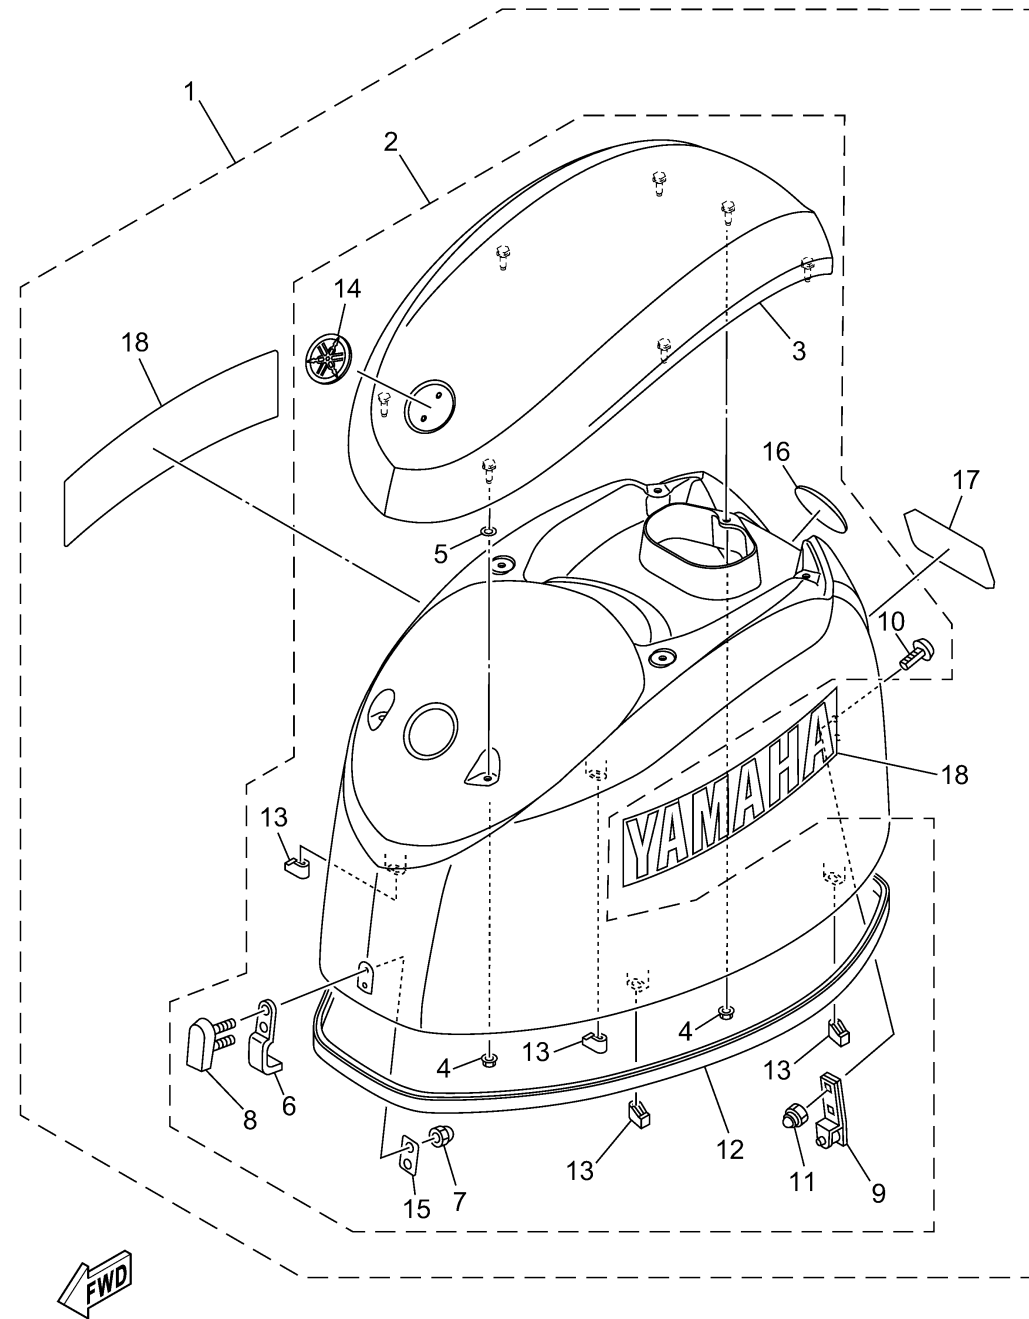

# TOP COWLING

6C1N100-Z020

Ref No.	Part Number	Description	Qty	Remarks
1	6C5-42610-70-8D	TOP COWLING ASSY	1	GRAY
1	6C5-42610-90-CH	TOP COWLING ASSY	0	MATTE BROWN
1	6C5-42610-80-8D	TOP COWLING ASSY	0	GRAY(JET-DRIVE)
2	6CJ-4261A-10-8D	..TOP COWLING W/O GRAPHICS	1	GRAY
2	6CJ-4261A-20-CH	..TOP COWLING W/O GRAPHICS	0	MATTE BROWN
3	6CJ-42613-10-8D	...MOLDING, AIR DUCT	1	GRAY
3	6CJ-42613-10-CH	...MOLDING, AIR DUCT	0	MATTE BROWN
4	90179-06M28-00	.. NUT	7	
5	6CB-42545-00-00	...WASHER, PLAIN	4	
6	6CJ-42651-00-00	...HOOK	1	
7	95380-05800-00	...NUT	2	
8	6BG-42851-00-00	...COVER, CLAMP	1	
9	6BG-42652-00-00	...HOOK	1	
10	90109-06047-00	...BOLT	2	
11	90185-06M05-00	...NUT, SELF-LOCKING	2	
12	6CJ-42615-10-00	...SEAL	1	
13	6BG-42662-01-00	...DAMPER	4	
14	6FM-42697-C0-00	...TUNING FORK MARK	0	MATTE BROWN
14	6AH-42697-10-00	...TUNING FORK MARK	1	GRAY
15	6BG-42649-00-00	...HOLDER, CLAMP BAND	1	

# TOP COWLING

Ref No.	Part Number	Description	Qty	Remarks
16	6DA-42697-00-00	...TUNING FORK MARK	1	GRAY
16	6CJ-42697-00-00	...TUNING FORK MARK	0	MATTE BROWN
17	6C5-42678-60-00	..GRAPHIC, REAR	1	GRAY
17	6C5-42678-70-00	..GRAPHIC, REAR	0	MATTE BROWN
17	6C5-42678-80-00	..GRAPHIC, REAR	0	GRAY(JET-DRIVE)
18	6CJ-2153A-00-00	..EMBLEM, YAMAHA	2	GRAY
18	6CJ-2153A-20-00	..EMBLEM, YAMAHA	0	MATTE BROWN