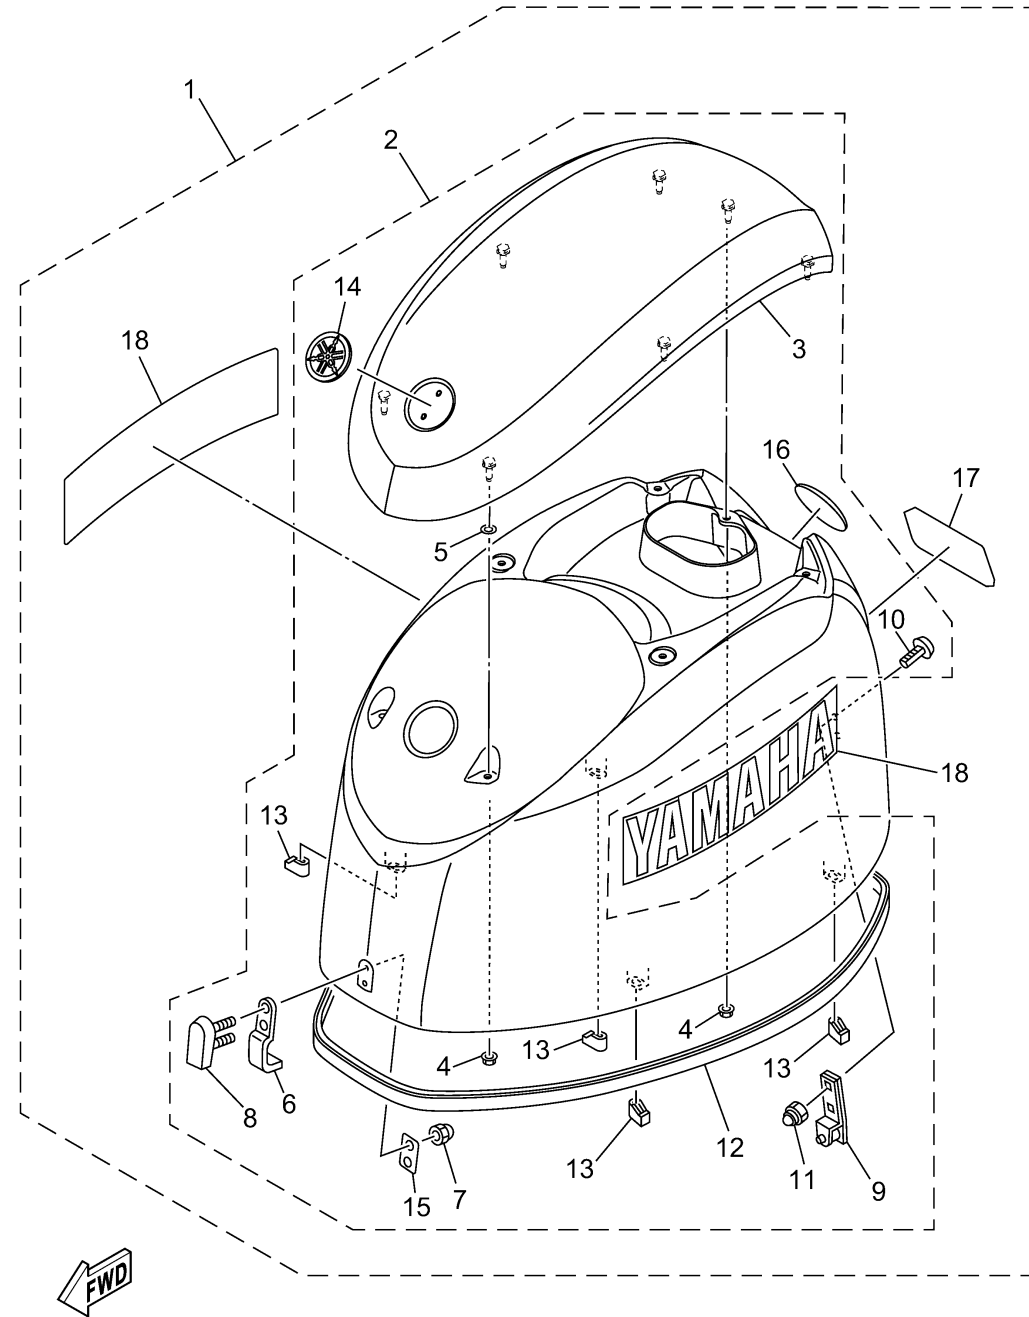

# TOP COWLING

6C1N100-Z020

Ref No.	Part Number	Description	Qty	Remarks
1	6C5-42610-70-8D	TOP COWLING ASSY	1	GRAY
1	6C5-42610-90-CH	TOP COWLING ASSY	0	MATTE BROWN
1	6C5-42610-80-8D	TOP COWLING ASSY	0	GRAY(JET-DRIVE)
2	6CJ-4261A-10-8D	..TOP COWLING W/O GRAPHICS	1	GRAY
2	6CJ-4261A-20-CH	..TOP COWLING W/O GRAPHICS	0	MATTE BROWN
3	6CJ-42613-10-8D	...MOLDING, AIR DUCT	1	GRAY
3	6CJ-42613-10-CH	...MOLDING, AIR DUCT	0	MATTE BROWN
4	90179-06M28-00	.. NUT	7	
5	6CB-42545-00-00	...WASHER, PLAIN	4	
6	6CJ-42651-00-00	...HOOK	1	
7	95380-05800-00	...NUT	2	
8	6BG-42851-00-00	...COVER, CLAMP	1	
9	6BG-42652-00-00	...HOOK	1	
10	90109-06047-00	...BOLT	2	
11	90185-06M05-00	...NUT, SELF-LOCKING	2	
12	6CJ-42615-10-00	...SEAL	1	
13	6BG-42662-01-00	...DAMPER	4	
14	6FM-42697-C0-00	...TUNING FORK MARK	0	MATTE BROWN
14	6AH-42697-10-00	...TUNING FORK MARK	1	GRAY
15	6BG-42649-00-00	...HOLDER, CLAMP BAND	1	

# TOP COWLING

Ref No.	Part Number	Description	Qty	Remarks
16	6DA-42697-00-00	...TUNING FORK MARK	1	GRAY
16	6CJ-42697-00-00	...TUNING FORK MARK	0	MATTE BROWN
17	6C5-42678-60-00	..GRAPHIC, REAR	1	GRAY
17	6C5-42678-70-00	..GRAPHIC, REAR	0	MATTE BROWN
17	6C5-42678-80-00	..GRAPHIC, REAR	0	GRAY(JET-DRIVE)
18	6CJ-2153A-00-00	..EMBLEM, YAMAHA	2	GRAY
18	6CJ-2153A-20-00	..EMBLEM, YAMAHA	0	MATTE BROWN