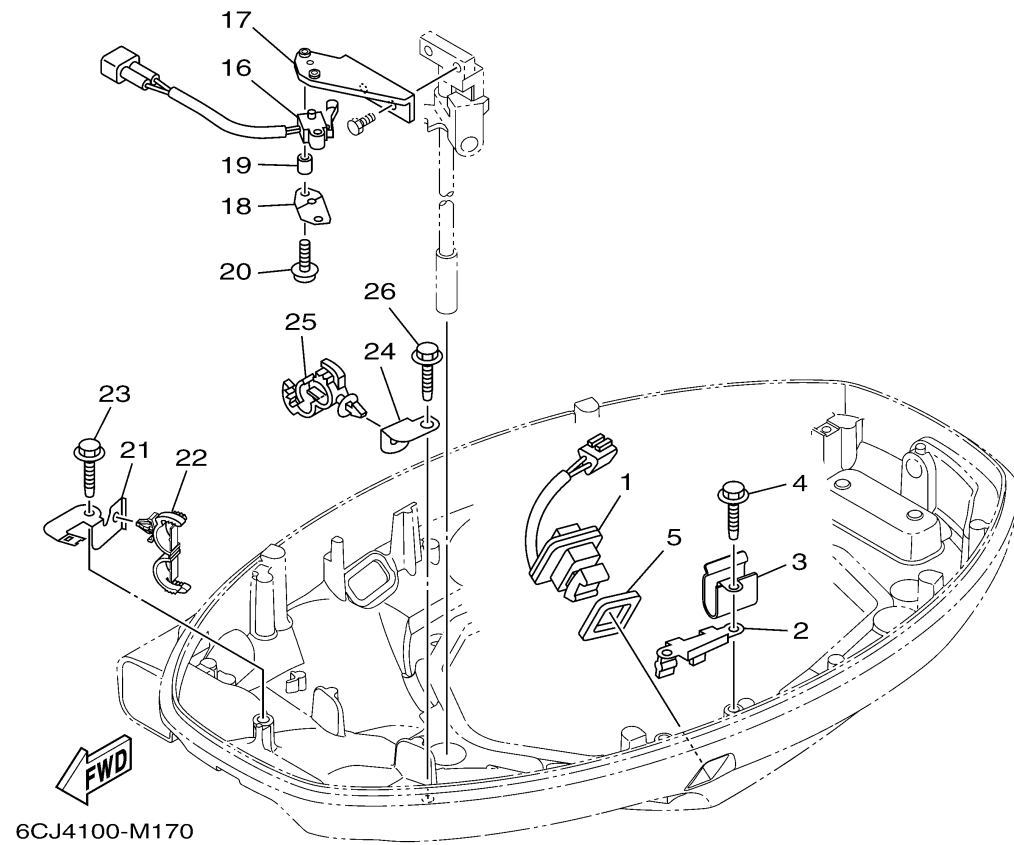

ELECTRICAL 3

Ref No.	Part Number	Description	Qty	Remarks
1	69J-82563-01-00	TRIM & TILT SWITCH ASSY	1	
2	6BG-83614-00-00	BRACKET	1	
3	90465-08M89-00	CLAMP	1	
4	90109-06316-00	BOLT	2	
5	69J-82587-01-00	GASKET	1	
6	6CJ-82590-40-00	WIRE HARNESS ASSY	1	
7	67F-82151-00-00	..FUSE (20A)	2	
8	67F-8215B-10-00	..CAP (YELLOW)	1	
9	67F-82151-10-00	..FUSE (30A)	2	
10	67F-8215B-20-00	..CAP (GREEN)	1	
11	5JJ-82151-10-00	..FUSE (15A-BL)	2	
12	67F-8215B-00-00	..CAP (BLACK)	1	
13	6DA-82582-00-00	..CAP 1 (FEMALE)	1	
14	6DA-82582-10-00	..CAP 1 (MALE)	1	
15	90464-18004-00	CLAMP	1	
16	60V-8259F-01-00	SWITCH ASSY	1	
17	6CJ-82554-00-00	STAY, NEUTRAL SWITCH	1	
18	61A-82588-01-00	PLATE	1	
19	90387-04001-00	COLLAR	1	
20	97985-04116-00	SCREW, WITH WASHER	2	

CONTINUED ON NEXT FRAME >

ELECTRICAL 3

Ref No.	Part Number	Description	Qty	Remarks
21	6BG-42811-01-00	STAY	1	
22	90464-18205-00	CLAMP	1	
23	90109-06316-00	BOLT	1	
24	63P-42756-00-00	STAY, CLAMP	1	
25	90464-12183-00	CLAMP	1	
26	90109-06316-00	BOLT	1	
27	90464-15008-00	CLAMP	2	