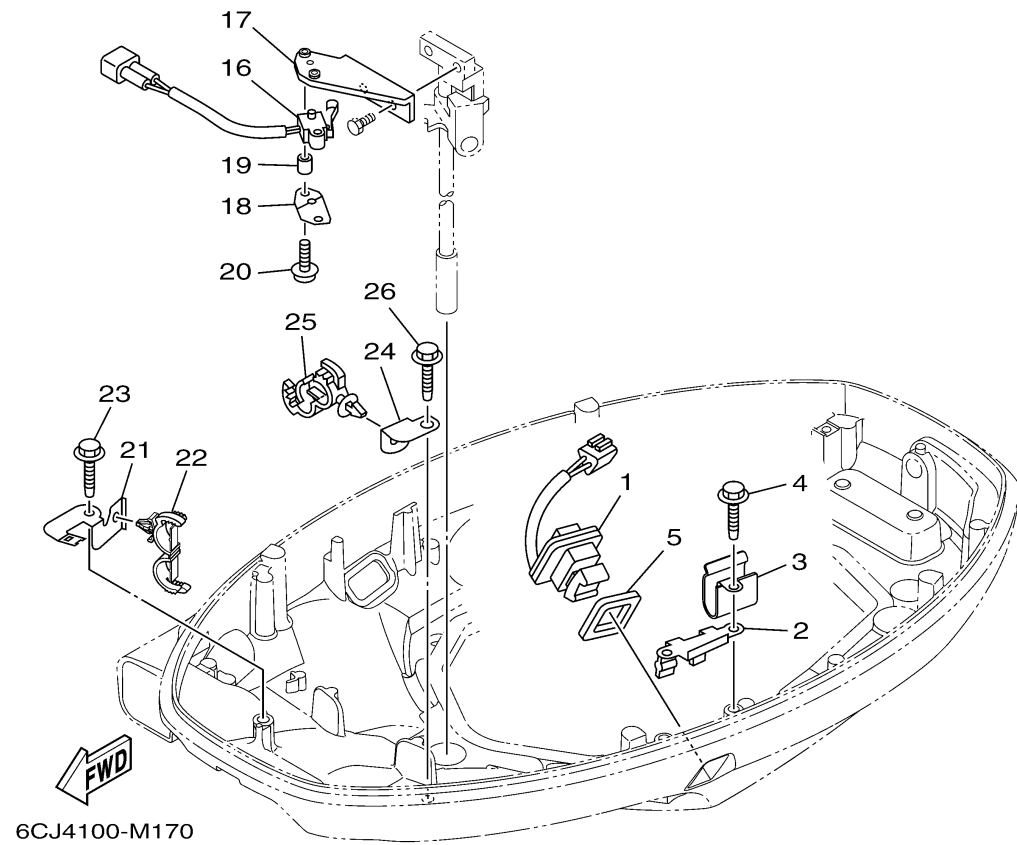

ELECTRICAL 3

Ref No.	Part Number	Description	Qty	Remarks
1	69J-82563-01-00	TRIM & TILT SWITCH ASSY	1	
2	6BG-83614-00-00	BRACKET	1	
3	90465-08M89-00	CLAMP	1	
4	90109-06316-00	BOLT	2	
5	69J-82587-01-00	GASKET	1	
6	6CJ-82590-40-00	WIRE HARNESS ASSY	1	
7	67F-82151-00-00	..FUSE (20A)	2	
8	67F-8215B-10-00	..CAP (YELLOW)	1	
9	67F-82151-10-00	..FUSE (30A)	2	
10	67F-8215B-20-00	..CAP (GREEN)	1	
11	5JJ-82151-10-00	..FUSE (15A-BL)	2	
12	67F-8215B-00-00	..CAP (BLACK)	1	
13	6DA-82582-00-00	..CAP 1 (FEMALE)	1	
14	6DA-82582-10-00	..CAP 1 (MALE)	1	
15	90464-18004-00	CLAMP	1	
16	60V-8259F-01-00	SWITCH ASSY	1	
17	6CJ-82554-00-00	STAY, NEUTRAL SWITCH	1	
18	61A-82588-01-00	PLATE	1	
19	90387-04001-00	COLLAR	1	
20	97985-04116-00	SCREW, WITH WASHER	2	

CONTINUED ON NEXT FRAME >

ELECTRICAL 3

Ref No.	Part Number	Description	Qty	Remarks
21	6BG-42811-01-00	STAY	1	
22	90464-18205-00	CLAMP	1	
23	90109-06316-00	BOLT	1	
24	63P-42756-00-00	STAY, CLAMP	1	
25	90464-12183-00	CLAMP	1	
26	90109-06316-00	BOLT	1	
27	90464-15008-00	CLAMP	2	