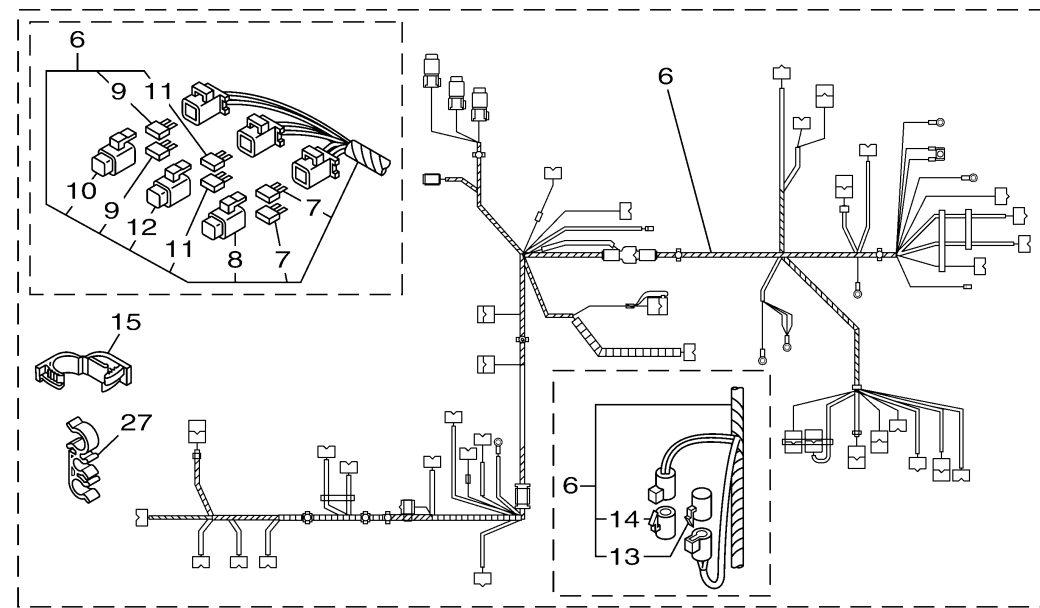

ELECTRICAL 3

Ref No.	Part Number	Description	Qty	Remarks
1	69J-82563-01-00	TRIM & TILT SWITCH ASSY	1	
2	6BG-83614-00-00	BRACKET	1	
3	90465-08M89-00	CLAMP	1	
4	90109-06316-00	BOLT	2	
5	69J-82587-01-00	GASKET	1	
6	6CJ-82590-40-00	WIRE HARNESS ASSY	1	
7	67F-82151-00-00	..FUSE (20A)	2	
8	67F-8215B-10-00	..CAP (YELLOW)	1	
9	67F-82151-10-00	..FUSE (30A)	2	
10	67F-8215B-20-00	..CAP (GREEN)	1	
11	5JJ-82151-10-00	..FUSE (15A-BL)	2	
12	67F-8215B-00-00	..CAP (BLACK)	1	
13	6DA-82582-00-00	..CAP 1 (FEMALE)	1	
14	6DA-82582-10-00	..CAP 1 (MALE)	1	
15	90464-18004-00	CLAMP	1	
16	60V-8259F-01-00	SWITCH ASSY	1	
17	6CJ-82554-00-00	STAY, NEUTRAL SWITCH	1	
18	61A-82588-01-00	PLATE	1	
19	90387-04001-00	COLLAR	1	
20	97985-04116-00	SCREW, WITH WASHER	2	

CONTINUED ON NEXT FRAME >

ELECTRICAL 3

Ref No.	Part Number	Description	Qty	Remarks
21	6BG-42811-01-00	STAY	1	
22	90464-18205-00	CLAMP	1	
23	90109-06316-00	BOLT	1	
24	63P-42756-00-00	STAY, CLAMP	1	
25	90464-12183-00	CLAMP	1	
26	90109-06316-00	BOLT	1	
27	90464-15008-00	CLAMP	2	