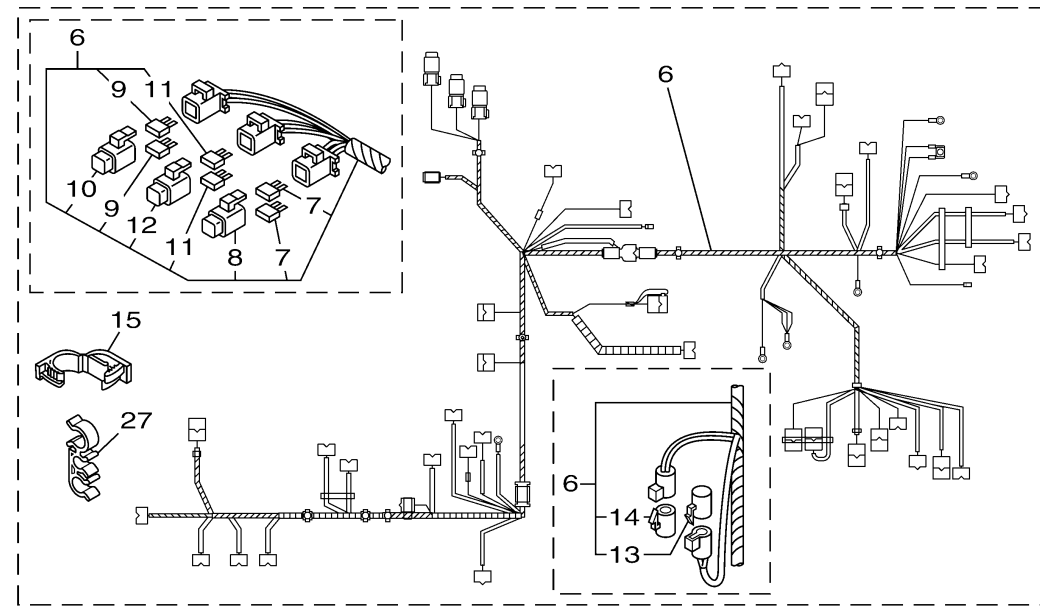

ELECTRICAL 3

Ref No.	Part Number	Description	Qty	Remarks
1	69J-82563-01-00	TRIM & TILT SWITCH ASSY	1	
2	6BG-83614-00-00	BRACKET	1	
3	90465-08M89-00	CLAMP	1	
4	90109-06316-00	BOLT	2	
5	69J-82587-01-00	GASKET	1	
6	6CJ-82590-40-00	WIRE HARNESS ASSY	1	
7	67F-82151-00-00	..FUSE (20A)	2	
8	67F-8215B-10-00	..CAP (YELLOW)	1	
9	67F-82151-10-00	..FUSE (30A)	2	
10	67F-8215B-20-00	..CAP (GREEN)	1	
11	5JJ-82151-10-00	..FUSE (15A-BL)	2	
12	67F-8215B-00-00	..CAP (BLACK)	1	
13	6DA-82582-00-00	..CAP 1 (FEMALE)	1	
14	6DA-82582-10-00	..CAP 1 (MALE)	1	
15	90464-18004-00	CLAMP	1	
16	60V-8259F-01-00	SWITCH ASSY	1	
17	6CJ-82554-00-00	STAY, NEUTRAL SWITCH	1	
18	61A-82588-01-00	PLATE	1	
19	90387-04001-00	COLLAR	1	
20	97985-04116-00	SCREW, WITH WASHER	2	

CONTINUED ON NEXT FRAME >

ELECTRICAL 3

Ref No.	Part Number	Description	Qty	Remarks
21	6BG-42811-01-00	STAY	1	
22	90464-18205-00	CLAMP	1	
23	90109-06316-00	BOLT	1	
24	63P-42756-00-00	STAY, CLAMP	1	
25	90464-12183-00	CLAMP	1	
26	90109-06316-00	BOLT	1	
27	90464-15008-00	CLAMP	2	