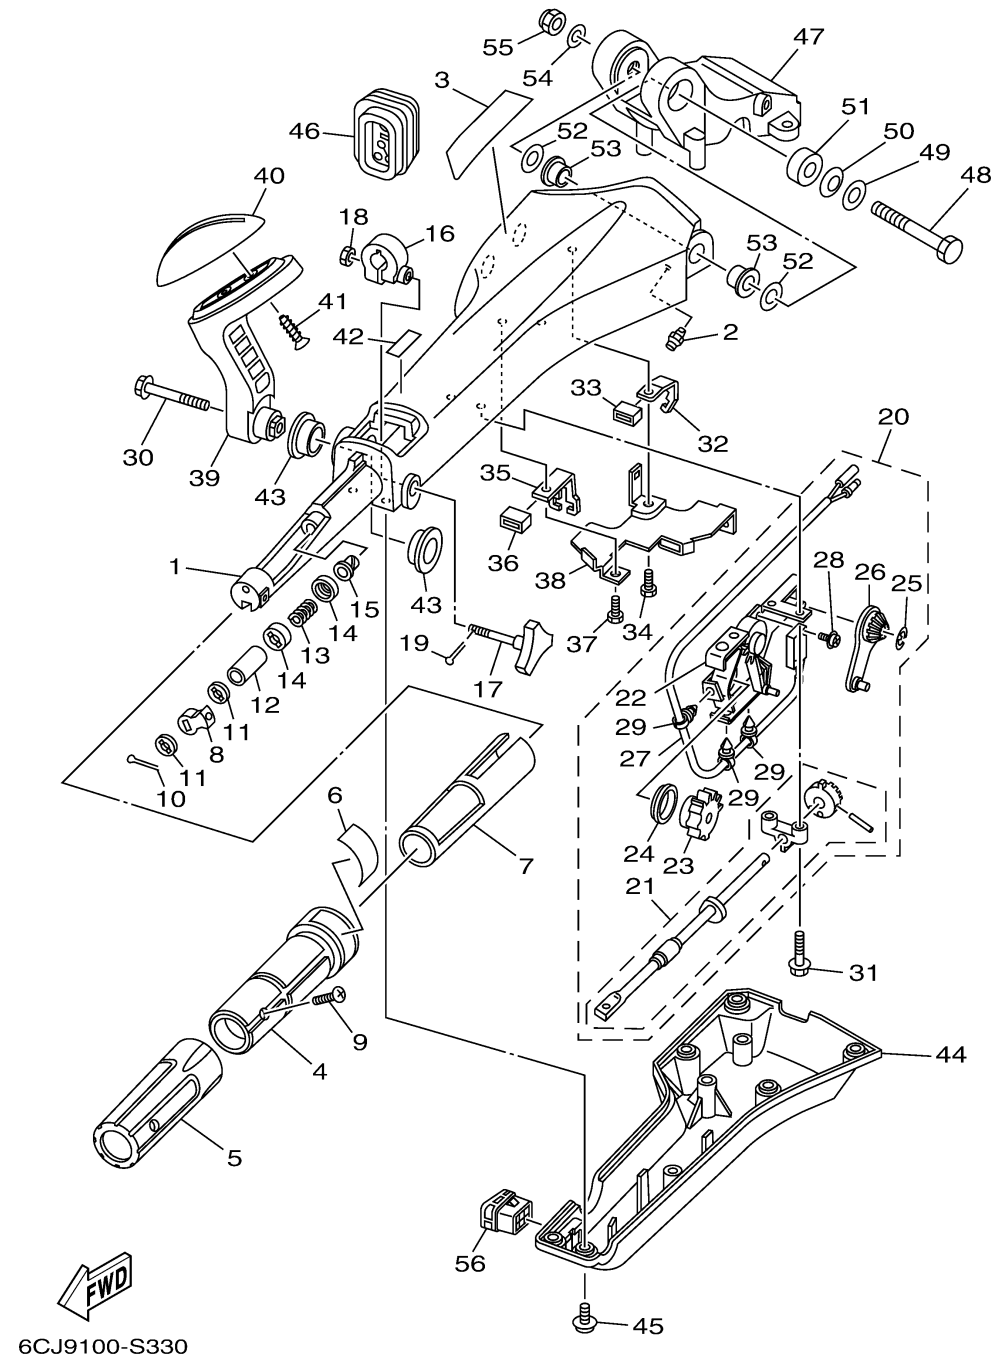

OPTIONAL PARTS 1

Ref No.	Part Number	Description	Qty	Remarks
1	6X4-42111-02-8D	HANDLE, STEERING	1	GRAY, WHITE
1	6X4-42111-02-CH	HANDLE, STEERING	0	MATTE BROWN
2	93700-06002-00	NIPPLE, GREASE	1	
3	6X4-48215-00-00	GRAPHIC	1	
4	6X4-42119-01-00	GRIP, STEERING HANDLE	1	
5	6X4-42177-01-00	RUBBER, HANDLE	1	
6	6X4-42137-00-00	INDICATOR, THROTTLE	1	
7	6X4-41291-00-00	BUSHING	1	
8	6X4-44139-01-00	COLLAR	1	
9	90152-05007-00	SCREW, COUNTERSUNK	1	
10	91490-20010-00	PIN. COTTER	1	
11	6X4-44177-00-00	WASHER	2	
12	6X4-42128-00-00	COLLAR, DISTANCE 1	1	
13	90501-23215-00	SPRING, COMPRESSION	1	
14	6X4-44188-00-00	WASHER	2	
15	90386-08032-00	BUSH	1	
16	63D-42126-00-00	FRICTION, STEERING HANDLE GRIP	1	
17	6X4-48154-00-00	KNOB, THROTTLE	1	
18	95380-06600-00	NUT, HEXAGON	1	
19	91490-20010-00	PIN. COTTER	1	

CONTINUED ON NEXT FRAME >

OPTIONAL PARTS 1

Ref No.	Part Number	Description	Qty	Remarks
20	6X4-44100-01-00	SHIFT LINK ASSY	1	
21	6X4-42115-00-00	..SHAFT, STEERING HANDLE	1	
22	6X4-44102-00-00	..SHIFT ASSIST ASSY.	1	
23	6X4-47731-01-00	..GEAR, DRIVE	1	
24	6X4-44132-00-00	..BUSHING	1	
25	6X4-14137-00-00	..CLIP	1	
26	6X4-48261-00-00	..ARM, THROTTLE	1	
27	6X4-82540-00-00	..NEUTRAL SWITCH ASSY	1	
28	703-48129-00-00	..SCREW 3	2	
29	6X4-42821-00-00	..BAND, CLAMP	3	
30	97E95-08540-00	BOLT, HEXAGON W/W DEEP RECESS	1	
31	97E95-06530-00	BOLT, HEXAGON W/W DEEP RECESS	2	
32	6X4-48538-00-00	CLAMP, CABLE 1	1	
33	6X4-26367-01-00	PROTECTOR	1	
34	97D95-06014-00	BOLT, HEXAGON DEEP RECESS	1	
35	6X4-48538-10-00	CLAMP, CABLE 1	1	
36	6X4-26367-01-00	PROTECTOR	1	
37	97D95-06014-00	BOLT, HEXAGON DEEP RECESS	1	
38	6X4-42159-00-00	STAY	1	
39	6X4-44159-A0-8D	HANDLE, GEAR SHIFT	1	GRAY, WHITE