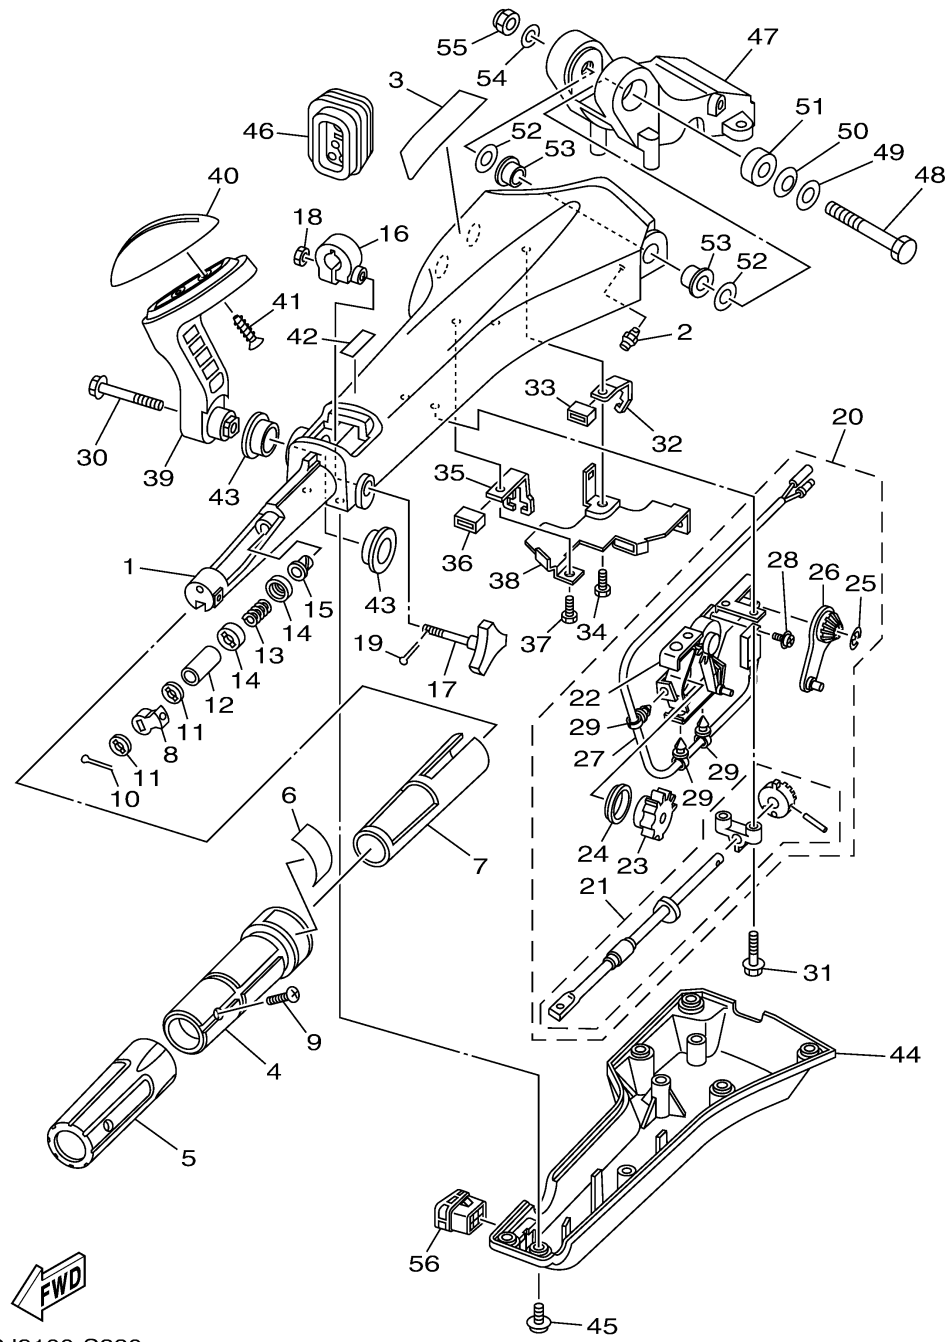

CONTINUED ON NEXT FRAME >

OPTIONAL PARTS 1

Ref No.	Part Number	Description	Qty	Remarks
20	6X4-44100-01-00	SHIFT LINK ASSY	1	
21	6X4-42115-00-00	..SHAFT, STEERING HANDLE	1	
22	6X4-44102-00-00	..SHIFT ASSIST ASSY.	1	
23	6X4-47731-01-00	..GEAR, DRIVE	1	
24	6X4-44132-00-00	..BUSHING	1	
25	6X4-14137-00-00	..CLIP	1	
26	6X4-48261-00-00	..ARM, THROTTLE	1	
27	6X4-82540-00-00	..NEUTRAL SWITCH ASSY	1	
28	703-48129-00-00	..SCREW 3	2	
29	6X4-42821-00-00	..BAND, CLAMP	3	
30	97E95-08540-00	BOLT, HEXAGON W/W DEEP RECESS	1	
31	97E95-06530-00	BOLT, HEXAGON W/W DEEP RECESS	2	
32	6X4-48538-00-00	CLAMP, CABLE 1	1	
33	6X4-26367-01-00	PROTECTOR	1	
34	97D95-06014-00	BOLT, HEXAGON DEEP RECESS	1	
35	6X4-48538-10-00	CLAMP, CABLE 1	1	
36	6X4-26367-01-00	PROTECTOR	1	
37	97D95-06014-00	BOLT, HEXAGON DEEP RECESS	1	
38	6X4-42159-00-00	STAY	1	
39	6X4-44159-A0-8D	HANDLE, GEAR SHIFT	1	GRAY, WHITE

CONTINUED ON NEXT FRAME >

6CJ9100-S330

OPTIONAL PARTS 1

Ref No.	Part Number	Description	Qty	Remarks
39	6X4-44159-A0-CH	HANDLE, GEAR SHIFT	0	MATTE BROWN
40	6X4-44173-00-00	LEVER, SHIFT CONTROL	1	
41	97780-60920-00	SCREW, TAPPING	2	
42	6X3-44191-00-00	INDICATOR, SHIFT	1	
43	90386-26MA3-00	BUSH	2	
44	6X4-42131-01-00	COVER, HANDLE STEERING	1	
45	97985-06216-00	SCREW, WITH WASHER	6	
46	6X4-42725-01-00	GROMMET	1	
47	63D-42121-22-8D	BRACKET	1	GRAY, WHITE
47	63D-42121-22-CH	BRACKET	0	MATTE BROWN
48	90101-12014-00	BOLT	1	
49	92990-12200-00	WASHER, PLAIN	1	
50	90206-12M22-00	WASHER, WAVE	1	
51	90387-12M02-00	COLLAR	1	
52	90201-12035-00	WASHER, PLATE	2	
53	90386-12003-00	BUSH	2	
54	92990-12600-00	WASHER, PLATE	1	
55	90185-12M12-00	NUT, SELF-LOCKING	1	
56	6X4-42728-10-00	CAP	1	