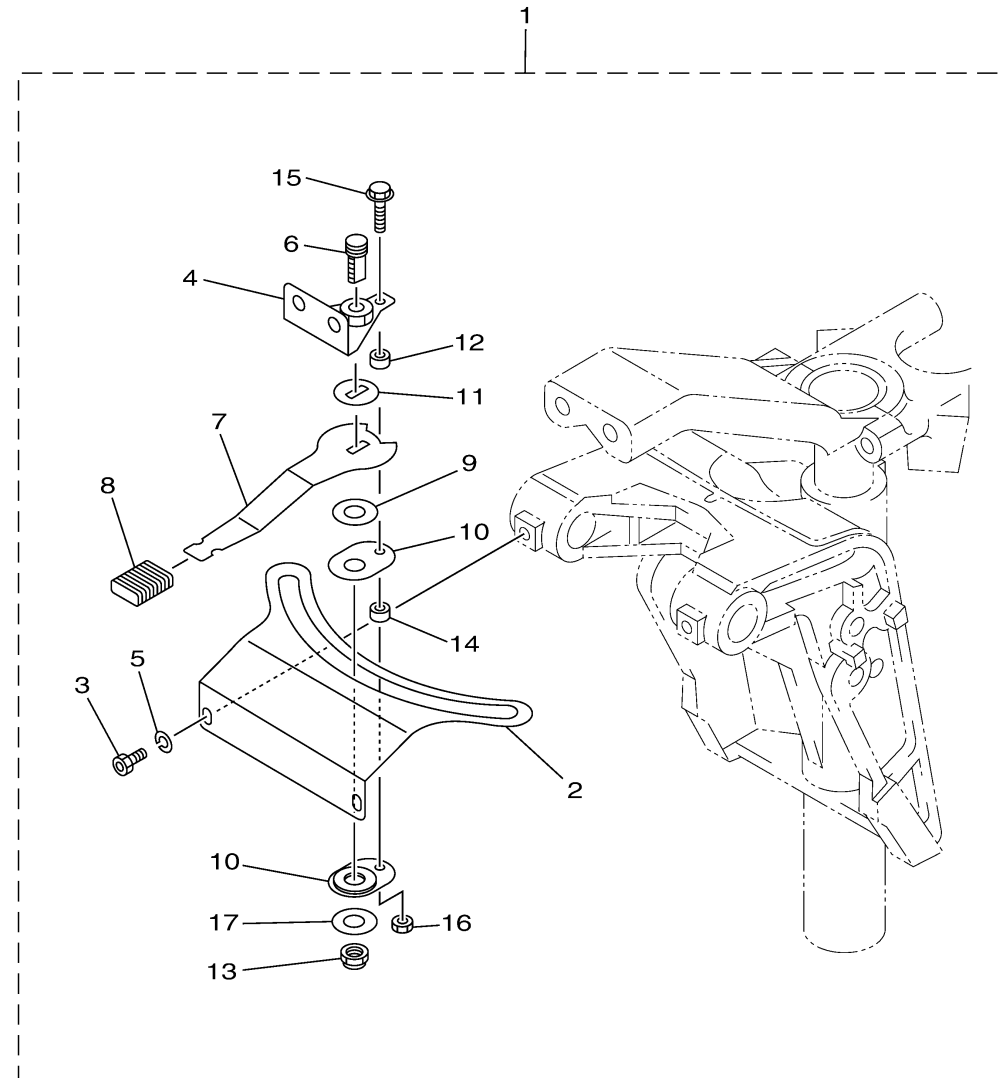

OPTIONAL PARTS 4

Ref No.	Part Number	Description	Qty	Remarks
1	6C5-42508-02-00	STEERING FRICTION ASSY	1	
2	6C5-42527-00-00	..PLATE, FRICTION	1	
3	90109-06M88-00	..BOLT	2	
4	67C-42525-00-00	..PLATE, FRICTION	1	
5	92990-06100-00	...WASHER, SPRING	2	
6	67C-42562-A0-00	..SHAFT, STEERING LOCK	1	
7	67C-42561-00-00	..KNOB, STEERING LOCK	1	
8	689-43633-01-00	..COVER, TILT LEVER	1	
9	90202-10M56-00	..WASHER, PLATE	1	
10	65W-42528-00-00	..PLATE, FRICTION	2	
11	90209-10M26-00	..WASHER	1	
12	90387-05053-00	..COLLAR	1	
13	90185-10M14-00	..NUT, SELF-LOCKING	1	
14	90387-05054-00	..COLLAR	1	
15	97595-05520-00	..BOLT, WITH WASHER	1	
16	95380-05600-00	..NUT	1	
17	90201-106M5-00	..WASHER, PLATE	1	

6C1F100-S230