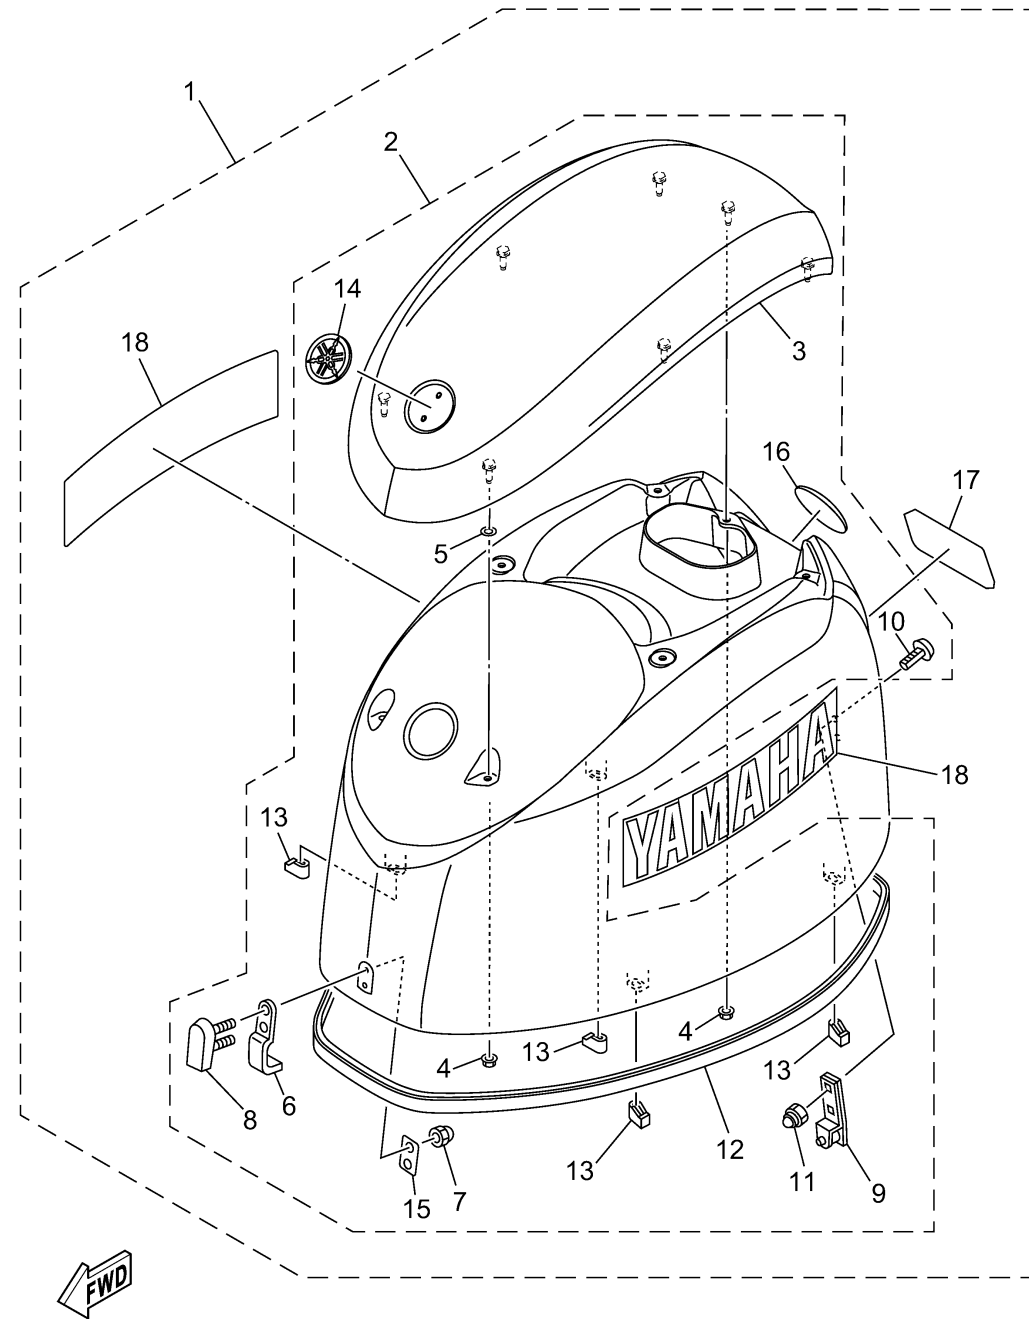

TOP COWLING

6C1N100-Z020

Ref No.	Part Number	Description	Qty	Remarks
1	6CJ-42610-20-8D	TOP COWLING ASSY	1	GRAY
1	6CJ-42610-30-CE	TOP COWLING ASSY	0	WHITE
1	6CJ-42610-40-CH	TOP COWLING ASSY	0	MATTE BROWN
2	6CJ-4261A-10-8D	..TOP COWLING W/O GRAPHICS	1	GRAY
2	6CJ-4261A-10-CE	..TOP COWLING W/O GRAPHICS	0	WHITE
2	6CJ-4261A-20-CH	..TOP COWLING W/O GRAPHICS	0	MATTE BROWN
3	6CJ-42613-10-8D	...MOLDING, AIR DUCT	1	GRAY
3	6CJ-42613-10-CE	...MOLDING, AIR DUCT	0	WHITE
3	6CJ-42613-10-CH	...MOLDING, AIR DUCT	0	MATTE BROWN
4	90179-06M28-00	...NUT	7	
5	6CB-42545-00-00	...WASHER, PLAIN	4	
6	6CJ-42651-00-00	...HOOK	1	
7	95380-05800-00	...NUT	2	
8	6BG-42851-00-00	...COVER, CLAMP	1	
9	6BG-42652-00-00	...HOOK	1	
10	90109-06047-00	...BOLT	2	
11	90185-06M05-00	...NUT, SELF-LOCKING	2	
12	6CJ-42615-10-00	...SEAL	1	
13	6BG-42662-01-00	...DAMPER	4	
14	6FM-42697-C0-00	...TUNING FORK MARK	0	MATTE BROWN

CONTINUED ON NEXT FRAME >

TOP COWLING

6C1N100-Z020

Ref No.	Part Number	Description	Qty	Remarks
14	6AH-42697-10-00	...TUNING FORK MARK	1	GRAY, WHITE
15	6BG-42649-00-00	...HOLDER, CLAMP BAND	1	
16	6DA-42697-00-00	...TUNING FORK MARK	1	GRAY, WHITE
16	6CJ-42697-00-00	...TUNING FORK MARK	0	MATTE BROWN
17	6CJ-42678-20-00	..GRAPHIC, REAR	1	GRAY, WHITE
17	6CJ-42678-30-00	..GRAPHIC, REAR	0	MATTE BROWN
18	6CJ-2153A-00-00	..EMBLEM, YAMAHA	2	GRAY
18	6CJ-2153A-10-00	..EMBLEM, YAMAHA	0	WHITE
18	6CJ-2153A-20-00	..EMBLEM, YAMAHA	0	MATTE BROWN