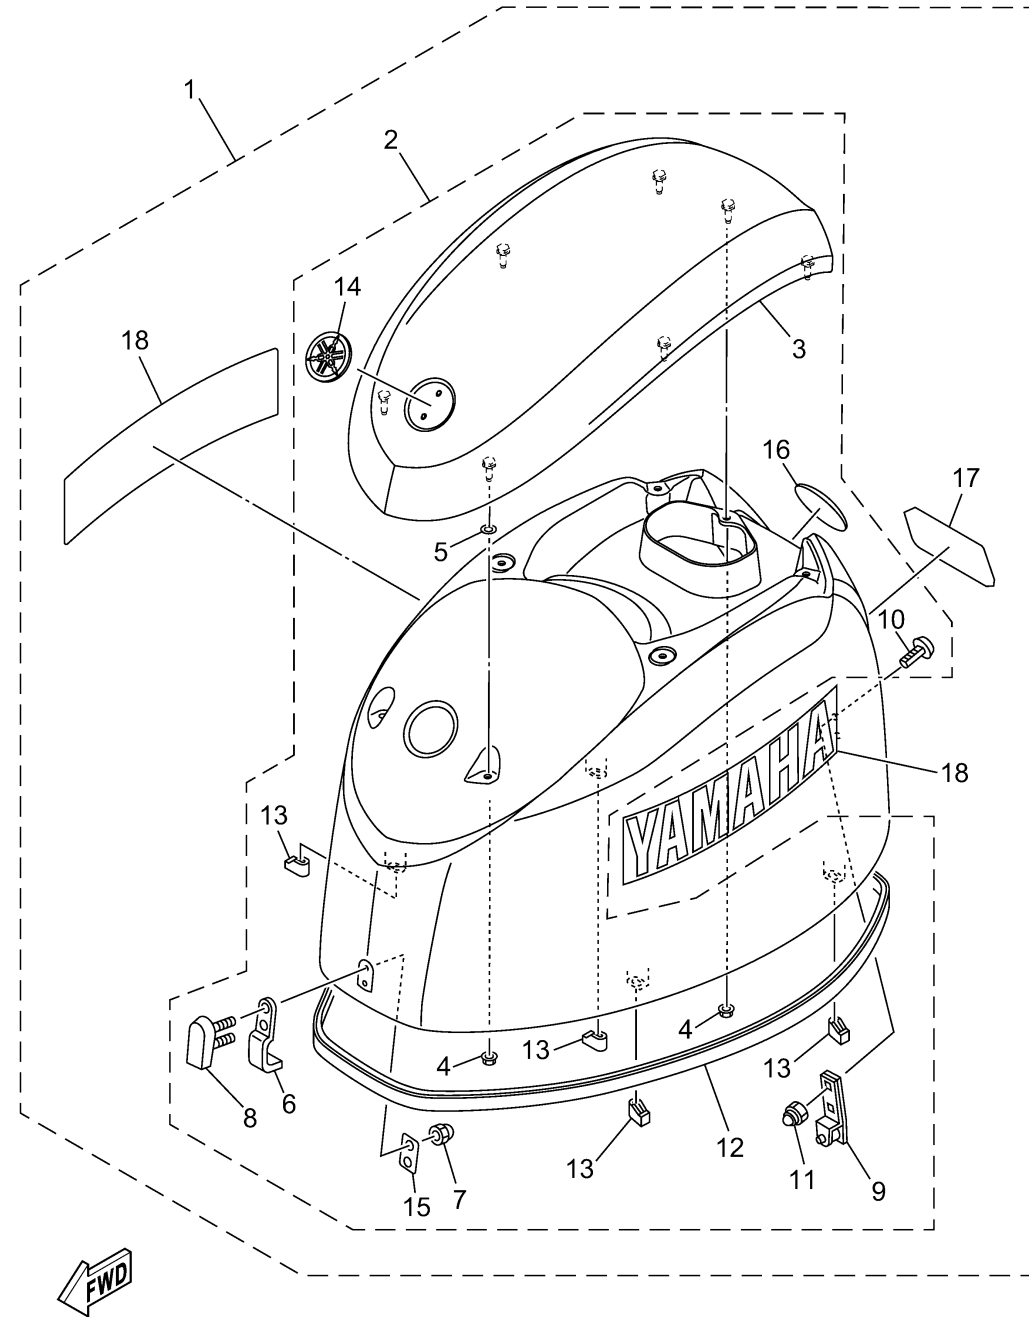

TOP COWLING

6C1N100-Z020

Ref No.	Part Number	Description	Qty	Remarks
1	6CJ-42610-20-8D	TOP COWLING ASSY	1	GRAY
1	6CJ-42610-30-CE	TOP COWLING ASSY	0	WHITE
1	6CJ-42610-40-CH	TOP COWLING ASSY	0	MATTE BROWN
2	6CJ-4261A-10-8D	..TOP COWLING W/O GRAPHICS	1	GRAY
2	6CJ-4261A-10-CE	..TOP COWLING W/O GRAPHICS	0	WHITE
2	6CJ-4261A-20-CH	..TOP COWLING W/O GRAPHICS	0	MATTE BROWN
3	6CJ-42613-10-8D	...MOLDING, AIR DUCT	1	GRAY
3	6CJ-42613-10-CE	...MOLDING, AIR DUCT	0	WHITE
3	6CJ-42613-10-CH	...MOLDING, AIR DUCT	0	MATTE BROWN
4	90179-06M28-00	...NUT	7	
5	6CB-42545-00-00	...WASHER, PLAIN	4	
6	6CJ-42651-00-00	...HOOK	1	
7	95380-05800-00	...NUT	2	
8	6BG-42851-00-00	...COVER, CLAMP	1	
9	6BG-42652-00-00	...HOOK	1	
10	90109-06047-00	...BOLT	2	
11	90185-06M05-00	...NUT, SELF-LOCKING	2	
12	6CJ-42615-10-00	...SEAL	1	
13	6BG-42662-01-00	...DAMPER	4	
14	6FM-42697-C0-00	...TUNING FORK MARK	0	MATTE BROWN

CONTINUED ON NEXT FRAME >

TOP COWLING

6C1N100-Z020

Ref No.	Part Number	Description	Qty	Remarks
14	6AH-42697-10-00	...TUNING FORK MARK	1	GRAY, WHITE
15	6BG-42649-00-00	...HOLDER, CLAMP BAND	1	
16	6DA-42697-00-00	...TUNING FORK MARK	1	GRAY, WHITE
16	6CJ-42697-00-00	...TUNING FORK MARK	0	MATTE BROWN
17	6CJ-42678-20-00	..GRAPHIC, REAR	1	GRAY, WHITE
17	6CJ-42678-30-00	..GRAPHIC, REAR	0	MATTE BROWN
18	6CJ-2153A-00-00	..EMBLEM, YAMAHA	2	GRAY
18	6CJ-2153A-10-00	..EMBLEM, YAMAHA	0	WHITE
18	6CJ-2153A-20-00	..EMBLEM, YAMAHA	0	MATTE BROWN