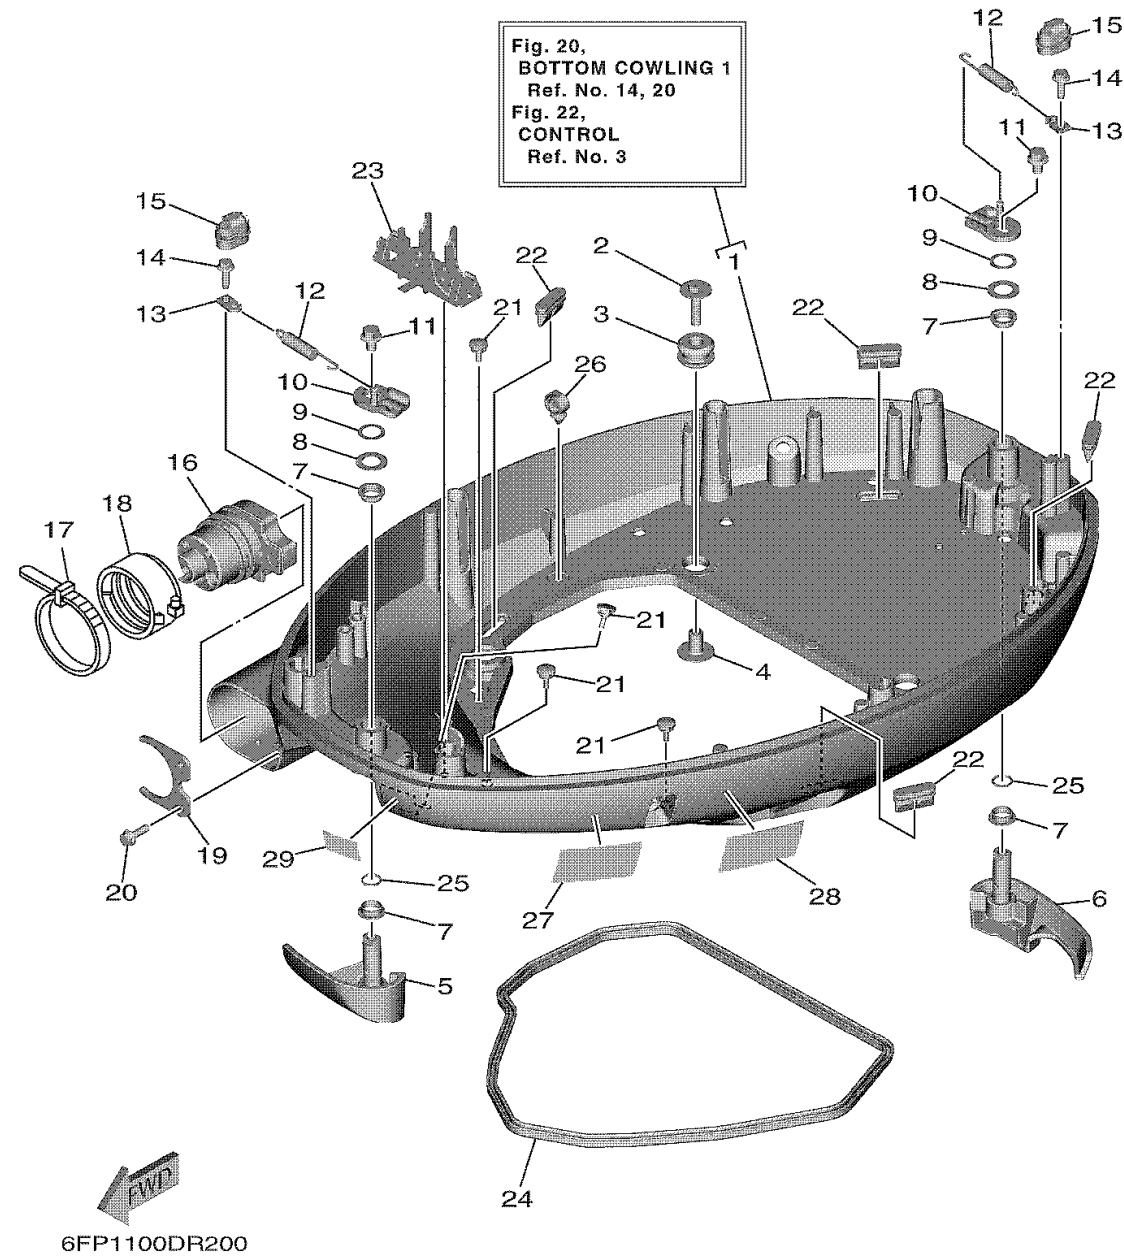

# BOTTOM COWLING 1

Ref No.	Part Number	Description	Qty	Remarks
1	6FP-42710-01-8D	BOTTOM COWLING ASSY	1	
2	90119-08187-00	BOLT, WITH WASHER	4	
3	90480-22M15-00	GROMMET	4	
4	90387-08M37-00	COLLAR	4	
5	6FP-42815-00-8D	LEVER, CLAMP 1	1	
6	6FP-42816-00-8D	LEVER, CLAMP 2	1	
7	90386-15M73-00	BUSH	4	
8	90201-156J2-00	WASHER, PLATE	2	
9	90206-15M18-00	WASHER, WAVE	2	
10	6CB-42818-00-00	LEVER, CLAMP 4	2	
11	95D95-08012-00	BOLT, FLANGE DEEP RECESS	2	
12	90506-22001-00	SPRING, TENSION	2	
13	66T-43144-00-00	HOOK, SPRING	2	
14	90109-06M86-00	BOLT	2	
15	6EK-42728-01-00	CAP	2	
16	6EK-42725-10-00	GROMMET	1	
17	90464-20258-00	CLAMP	1	AP
18	68F-42753-00-00	FASTNER	1	AP
19	6CB-42761-00-00	STOPPER	1	
20	90109-06316-00	BOLT	2	

# BOTTOM COWLING 1

Ref No.	Part Number	Description	Qty	Remarks
21	6H4-42748-01-00	GROMMET	4	
22	67F-42717-00-00	RUBBER, SEAL 2	4	
23	68V-82594-00-00	CLAMP	1	
24	6EK-42716-01-00	RUBBER SEAL 1	1	
25	93210-13M63-00	.O-RING	2	
26	90464-13249-00	CLAMP	1	
27	6EE-42794-41-00	LABEL, WARNING (GENERAL)	1	
28	6EE-42794-51-00	LABEL, WARNING (GENERAL)	1	
29	6AH-81996-01-00	MARK	1	