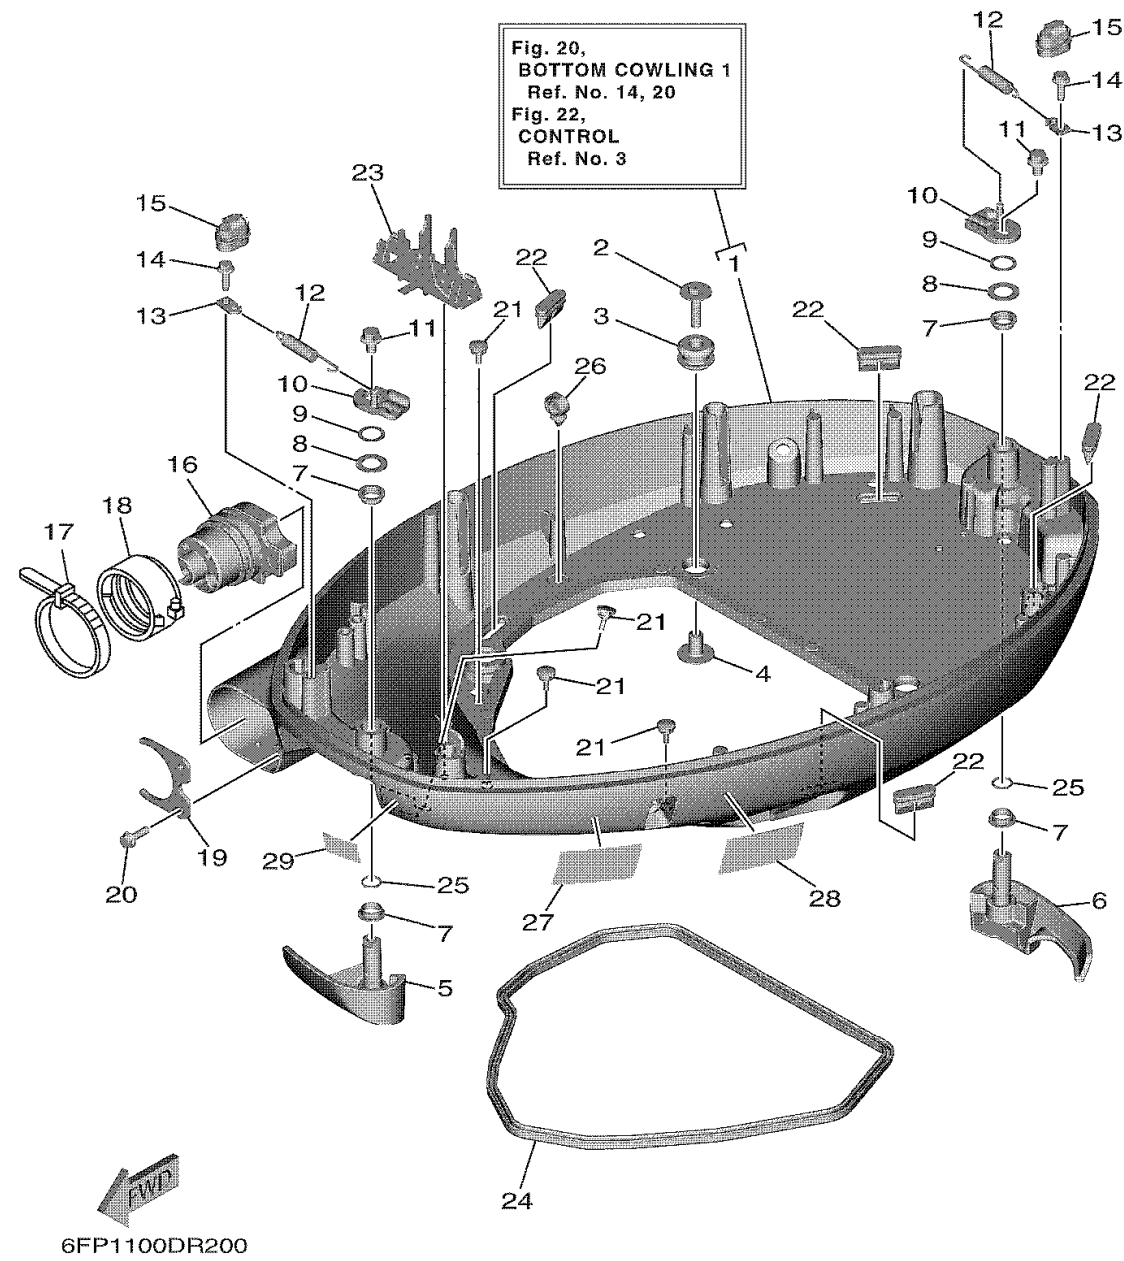

# BOTTOM COWLING 1

Ref No.	Part Number	Description	Qty	Remarks
1	6FP-42710-01-8D	BOTTOM COWLING ASSY	1	
2	90119-08187-00	BOLT, WITH WASHER	4	
3	90480-22M15-00	GROMMET	4	
4	90387-08M37-00	COLLAR	4	
5	6FP-42815-00-8D	LEVER, CLAMP 1	1	
6	6FP-42816-00-8D	LEVER, CLAMP 2	1	
7	90386-15M73-00	BUSH	4	
8	90201-156J2-00	WASHER, PLATE	2	
9	90206-15M18-00	WASHER, WAVE	2	
10	6CB-42818-00-00	LEVER, CLAMP 4	2	
11	95D95-08012-00	BOLT, FLANGE DEEP RECESS	2	
12	90506-22001-00	SPRING, TENSION	2	
13	66T-43144-00-00	HOOK, SPRING	2	
14	90109-06M86-00	BOLT	2	
15	6EK-42728-01-00	CAP	2	
16	6EK-42725-10-00	GROMMET	1	
17	90464-20258-00	CLAMP	1	AP
18	68F-42753-00-00	FASTNER	1	AP
19	6CB-42761-00-00	STOPPER	1	
20	90109-06316-00	BOLT	2	

# BOTTOM COWLING 1

Ref No.	Part Number	Description	Qty	Remarks
21	6H4-42748-01-00	GROMMET	4	
22	67F-42717-00-00	RUBBER, SEAL 2	4	
23	68V-82594-00-00	CLAMP	1	
24	6EK-42716-01-00	RUBBER SEAL 1	1	
25	93210-13M63-00	.O-RING	2	
26	90464-13249-00	CLAMP	1	
27	6EE-42794-41-00	LABEL, WARNING (GENERAL)	1	
28	6EE-42794-51-00	LABEL, WARNING (GENERAL)	1	
29	6AH-81996-01-00	MARK	1	