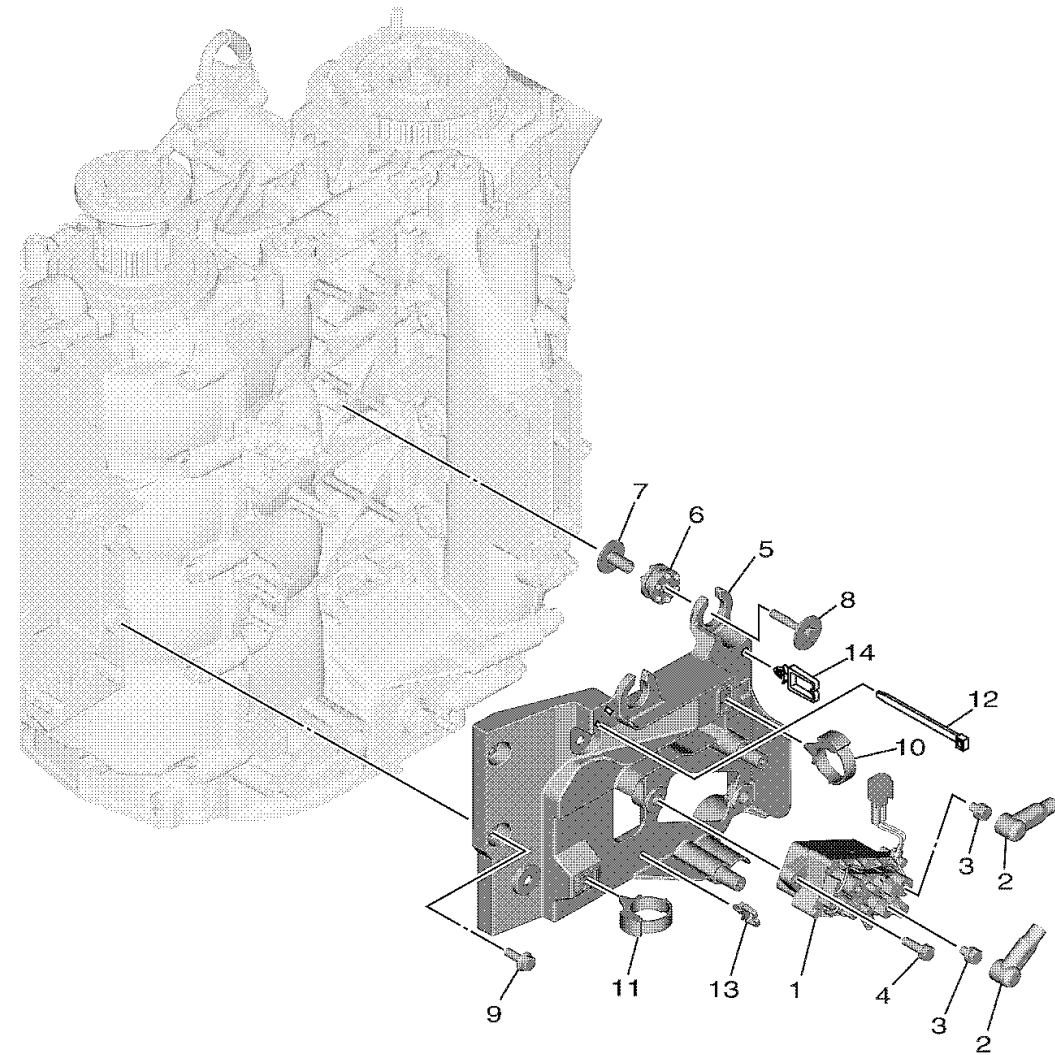

ELECTRICAL 4

Ref No.	Part Number	Description	Qty	Remarks
1	63P-W8195-00-00	RELAY ASSY	1	
2	682-82119-01-00	COVER, LEAD WIRE	2	
3	97E95-06610-00	BOLT, HEXAGON W/W DEEP RECESS	2	
4	97E95-06520-00	BOLT, HEXAGON W/W DEEP RECESS	2	
5	6FP-81952-00-00	HOLDER, RELAY	1	
6	68F-85516-01-00	SPACER	3	
7	90387-06176-00	COLLAR	3	
8	90119-06328-00	BOLT, WITH WASHER	3	
9	95D95-06016-00	BOLT, FLANGE DEEP RECESS	2	
10	90464-12183-00	CLAMP	1	
11	90464-12183-00	CLAMP	1	
12	90465-13M11-00	CLAMP	1	
13	90464-11121-00	CLAMP	1	
14	90464-05141-00	CLAMP	1	

 6JX1200DU170