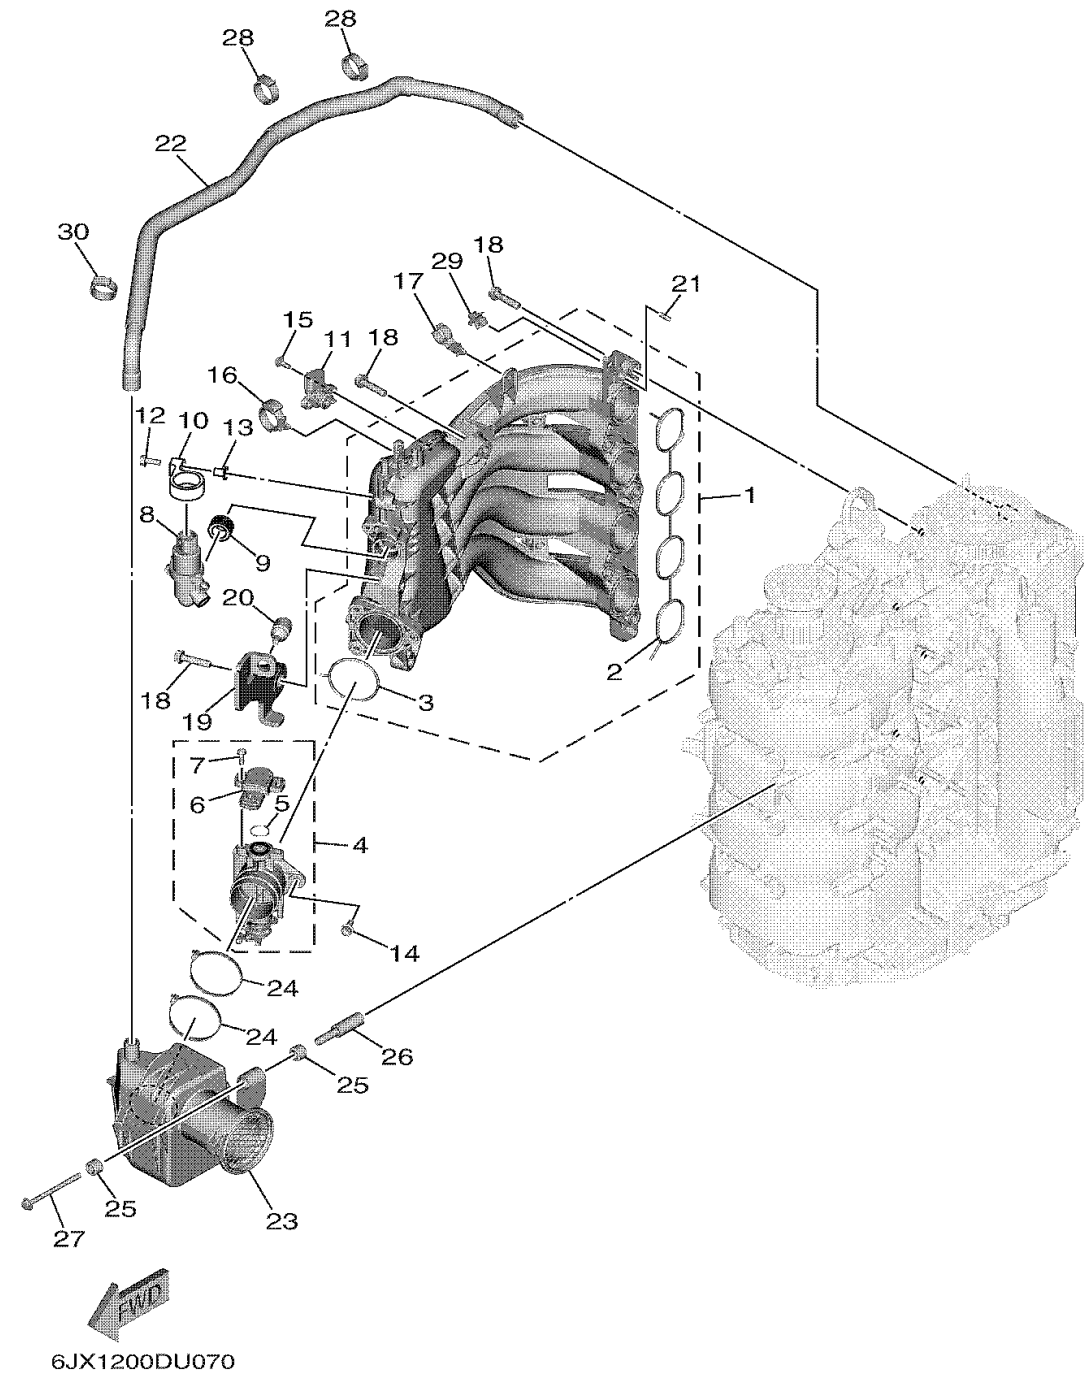

# INTAKE 1

Ref No.	Part Number	Description	Qty	Remarks
1	6FP-13641-00-00	MANIFOLD, INTAKE 1	1	
2	6FP-13645-00-00	..GASKET, MANIFOLD 1	1	
3	6FP-13646-00-00	..GASKET, MANIFOLD 2	1	
4	6FP-13751-01-00	BODY, THROTTLE 1	1	
5	93210-17014-00	..O-RING	1	
6	8GL-85885-01-00	..THROTTLE SENSOR ASSY	1	
7	90149-05041-00	..SCREW	2	
8	6C5-13713-02-00	VALVE, IDLE SPEED CONTROL	1	
9	6FP-13476-00-00	GASKET	1	
10	6FP-13381-00-00	DAMPER	1	
11	68F-83688-10-00	SENSOR ASSY	1	
12	90119-06309-00	BOLT, WITH WASHER	1	
13	90387-06289-00	COLLAR	1	
14	6C5-14496-00-00	.BOLT	3	
15	6C5-81146-10-00	.SCREW 2	2	
16	90464-12183-00	CLAMP	1	
17	90464-17006-00	CLAMP	1	
18	90119-08020-00	BOLT, WITH WASHER	8	
19	6FP-13371-00-00	PLATE	1	
20	6FP-14435-00-00	GROMMET	1	

## INTAKE 1

Ref No.	Part Number	Description	Qty	Remarks
21	91690-50014-00	PIN, SPRING	2	
22	6FP-15373-00-00	PIPE, BREATHER	1	
23	6HV-14440-01-00	SILENCER ASSY, INTAKE	1	
24	90464-65001-00	CLAMP	2	
25	90386-08001-00	BUSH	2	
26	90387-07013-00	COLLAR	1	
27	90119-06307-00	BOLT, WITH WASHER	1	
28	90464-26001-00	CLAMP	2	
29	90464-09M47-00	.CLAMP	1	
30	90464-26001-00	CLAMP	1	