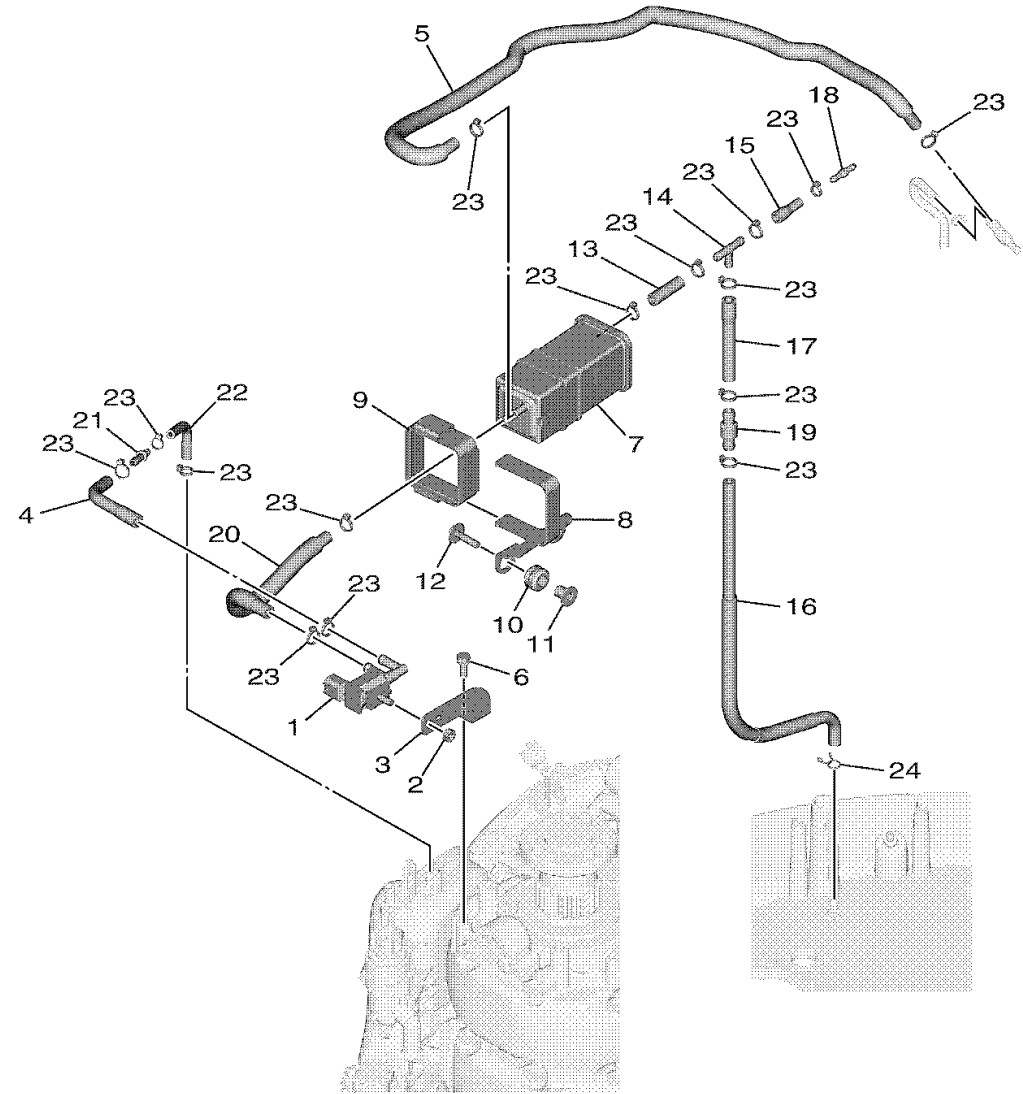

# INTAKE 2

Ref No.	Part Number	Description	Qty	Remarks
1	6C5-86120-00-00	SOLENOID VALVE ASSY	1	
2	95380-06600-00	NUT, HEXAGON	1	
3	6FP-86112-00-00	STAY, SOLENOID	1	
4	6FP-2416A-00-00	HOSE	1	
5	6FP-1475A-00-00	PIPE 1	1	
6	97E95-06516-00	BOLT, HEXAGON W/W DEEP RECESS	1	
7	69J-24170-00-00	CANISTER ASSY	1	
8	6FP-2134X-00-00	BRACKET, CANISTER	1	
9	6FP-2419E-01-00	COVER, CANISTER	1	
10	90480-10M23-00	GROMMET	2	
11	90387-06289-00	COLLAR	2	
12	90119-06309-00	BOLT, WITH WASHER	2	
13	6AW-13545-10-00	HOSE 1	1	
14	688-24378-00-00	PIPE, JOINT 3	1	
15	6FP-13546-00-00	HOSE 2	1	
16	6FP-13547-00-00	HOSE 3	1	
17	6FP-13548-00-00	HOSE, AIR 4	1	
18	6E5-21744-00-00	BREATHER	1	
19	63D-21744-00-00	BREATHER	1	
20	6FP-1475F-00-00	PIPE 3	1	

CONTINUED ON NEXT FRAME >

  
 6FP1200DR080

# INTAKE 2

Ref No.	Part Number	Description	Qty	Remarks
21	6EK-14989-00-00	ORIFICE, AIR VENT	1	
22	6FP-1475G-00-00	PIPE 4	1	
23	90465-11M10-00	.CLAMP	15	
24	90467-09M17-00	CLIP	1	

  
 6FP1200DR080