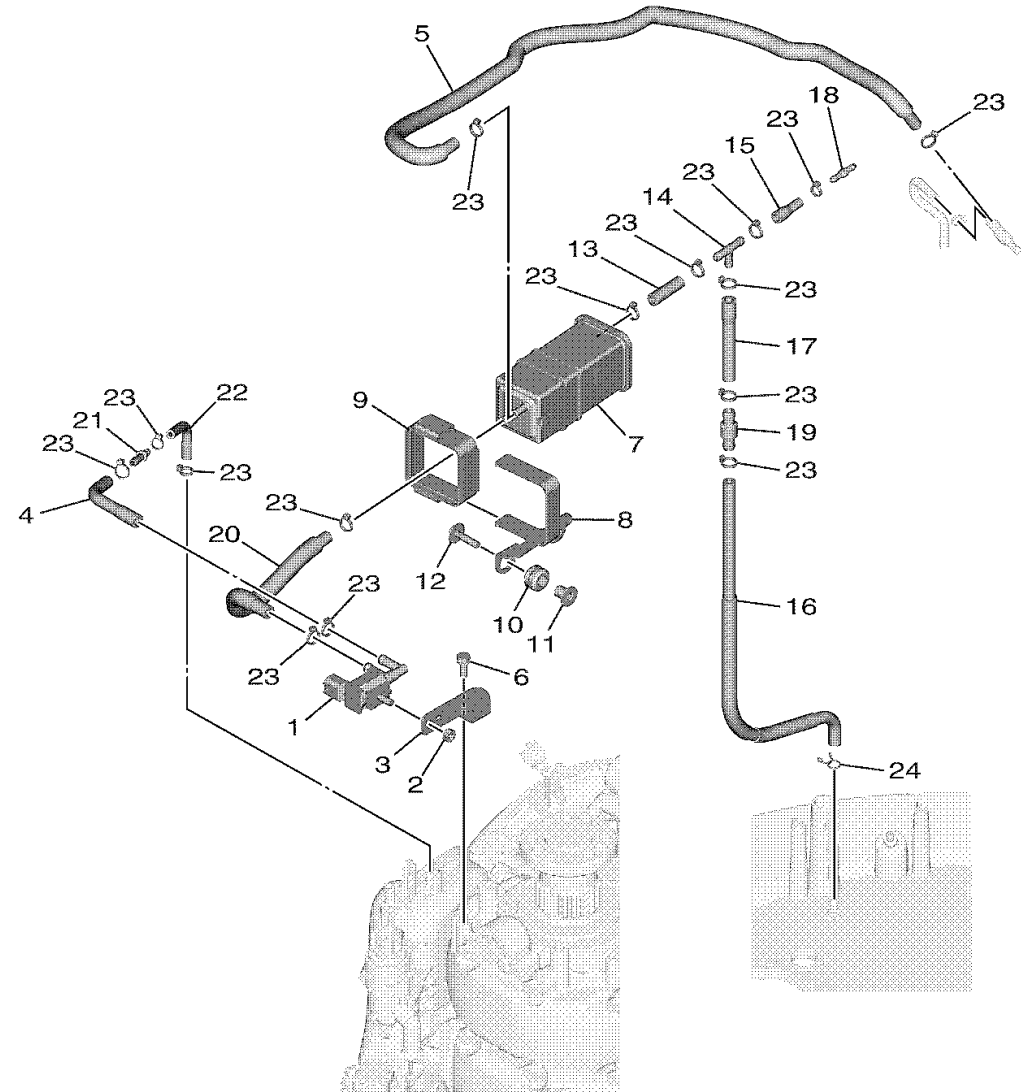

# INTAKE 2

Ref No.	Part Number	Description	Qty	Remarks
1	6C5-86120-00-00	SOLENOID VALVE ASSY	1	
2	95380-06600-00	NUT, HEXAGON	1	
3	6FP-86112-00-00	STAY, SOLENOID	1	
4	6FP-2416A-00-00	HOSE	1	
5	6FP-1475A-00-00	PIPE 1	1	
6	97E95-06516-00	BOLT, HEXAGON W/W DEEP RECESS	1	
7	69J-24170-00-00	CANISTER ASSY	1	
8	6FP-2134X-00-00	BRACKET, CANISTER	1	
9	6FP-2419E-01-00	COVER, CANISTER	1	
10	90480-10M23-00	GROMMET	2	
11	90387-06289-00	COLLAR	2	
12	90119-06309-00	BOLT, WITH WASHER	2	
13	6AW-13545-10-00	HOSE 1	1	
14	688-24378-00-00	PIPE, JOINT 3	1	
15	6FP-13546-00-00	HOSE 2	1	
16	6FP-13547-00-00	HOSE 3	1	
17	6FP-13548-00-00	HOSE, AIR 4	1	
18	6E5-21744-00-00	BREATHER	1	
19	63D-21744-00-00	BREATHER	1	
20	6FP-1475F-00-00	PIPE 3	1	

CONTINUED ON NEXT FRAME >

  
 6FP1200DR080

# INTAKE 2

Ref No.	Part Number	Description	Qty	Remarks
21	6EK-14989-00-00	ORIFICE, AIR VENT	1	
22	6FP-1475G-00-00	PIPE 4	1	
23	90465-11M10-00	.CLAMP	15	
24	90467-09M17-00	CLIP	1	

  
 6FP1200DR080