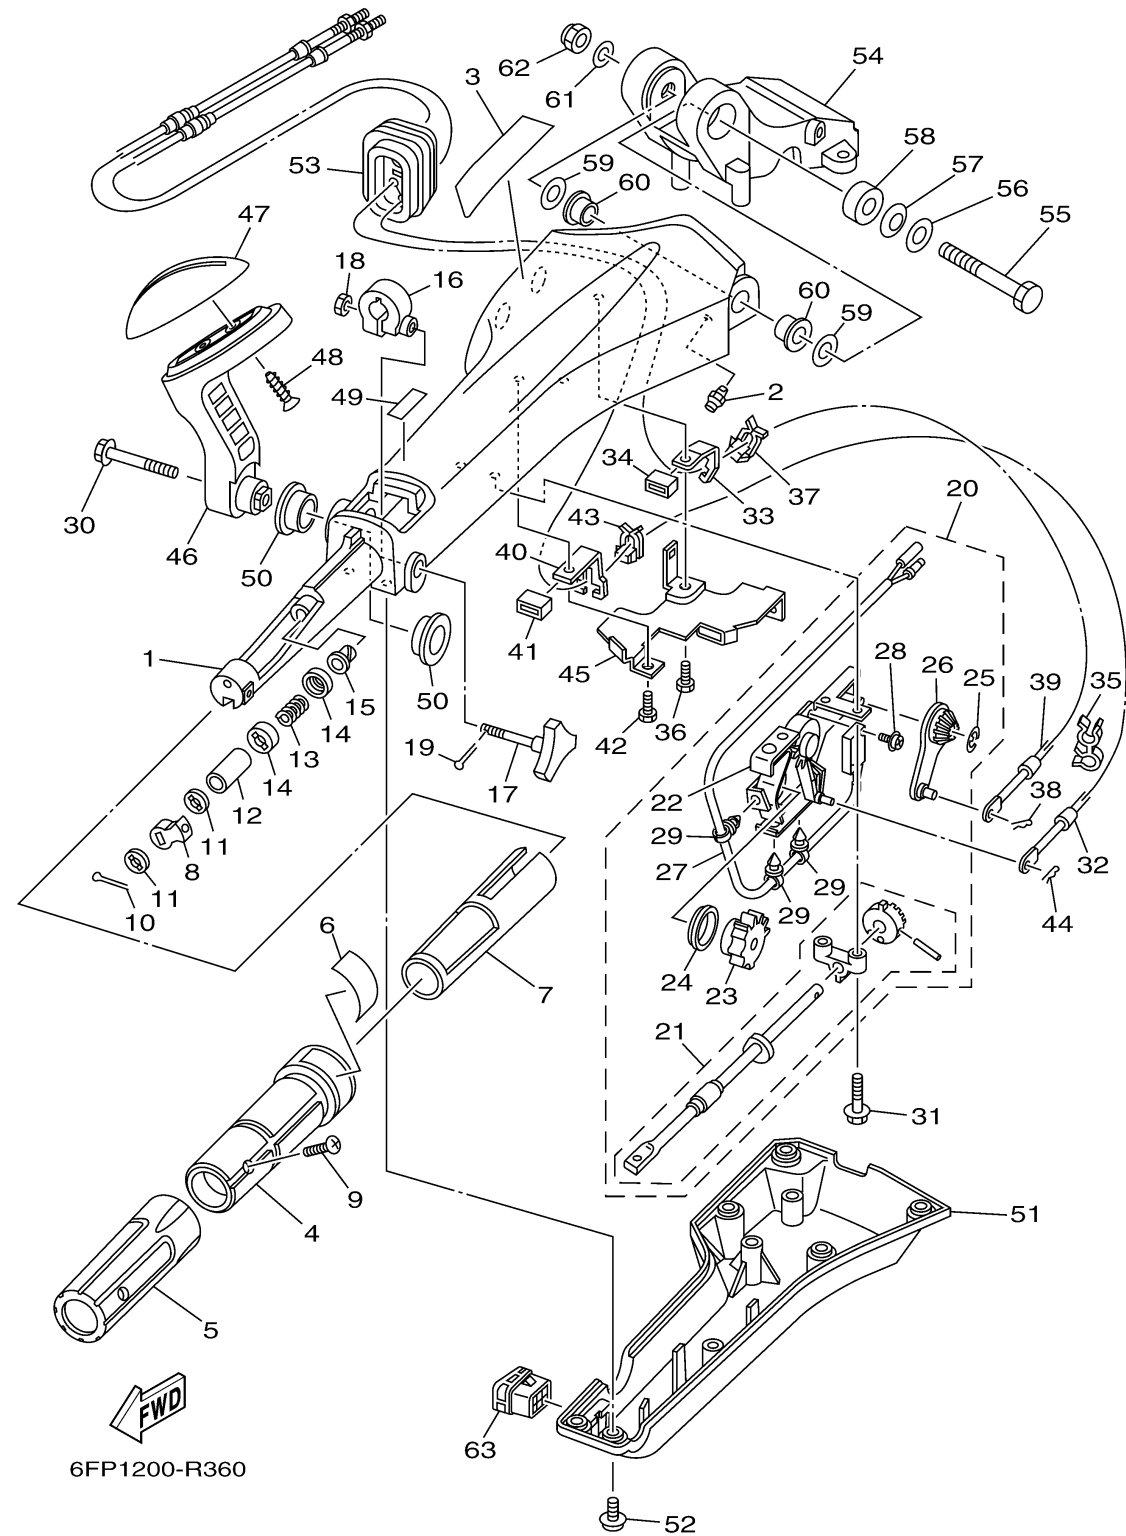

CONTINUED ON NEXT FRAME >

OPTIONAL PARTS 1

Ref No.	Part Number	Description	Qty	Remarks
21	6X4-42115-00-00	..SHAFT, STEERING HANDLE	1	
22	6X4-44102-00-00	..SHIFT ASSIST ASSY.	1	
23	6X4-47731-01-00	..GEAR, DRIVE	1	
24	6X4-44132-00-00	..BUSHING	1	
25	6X4-14137-00-00	..CLIP	1	
26	6X4-48261-00-00	..ARM, THROTTLE	1	
27	6X4-82540-00-00	..NEUTRAL SWITCH ASSY	1	
28	703-48129-00-00	..SCREW 3	2	
29	6X4-42821-00-00	..BAND, CLAMP	3	
30	97E95-08540-00	BOLT, HEXAGON W/W DEEP RECESS	1	
31	97E95-06530-00	BOLT, HEXAGON W/W DEEP RECESS	2	
32	6EK-48321-00-00	CABLE	1	FOR OCE
33	6X4-48538-00-00	CLAMP, CABLE 1	1	
34	6X4-26367-01-00	PROTECTOR	1	
35	90464-09M42-00	CLAMP	1	FOR OCE
36	97D95-06014-00	BOLT, HEXAGON DEEP RECESS	1	
37	63D-48538-00-00	CLAMP, CABLE 1	1	FOR OCE
38	90468-10005-00	CLIP	1	FOR OCE
39	6FP-26301-00-00	THROTTLE CABLE ASSY	1	FOR OCE
40	6X4-48538-10-00	CLAMP, CABLE 1	1	

CONTINUED ON NEXT FRAME >

OPTIONAL PARTS 1

Ref No.	Part Number	Description	Qty	Remarks
41	6X4-26367-01-00	PROTECTOR	1	
42	97D95-06014-00	BOLT, HEXAGON DEEP RECESS	1	
43	63D-48538-00-00	CLAMP, CABLE 1	1	FOR OCE
44	90468-10005-00	CLIP	1	FOR OCE
45	6X4-42159-00-00	STAY	1	
46	6X4-44159-A0-8D	HANDLE, GEAR SHIFT	1	
47	6X4-44173-00-00	LEVER, SHIFT CONTROL	1	
48	97780-60920-00	SCREW, TAPPING	2	
49	6X3-44191-00-00	INDICATOR, SHIFT	1	
50	90386-26MA3-00	BUSH	2	
51	6X4-42131-01-00	COVER, HANDLE STEERING	1	UR FOR USA, CAN
51	6X4-42131-11-00	COVER, HANDLE STEERING	1	UR FOR OCE
52	97985-06216-00	SCREW, WITH WASHER	6	
53	6X4-42725-01-00	GROMMET	1	
54	63D-42121-22-8D	BRACKET	1	
55	90101-12014-00	BOLT	1	
56	92990-12200-00	WASHER, PLAIN	1	
57	90206-12M22-00	WASHER, WAVE	1	
58	90387-12M02-00	COLLAR	1	
59	90201-12035-00	WASHER, PLATE	2	