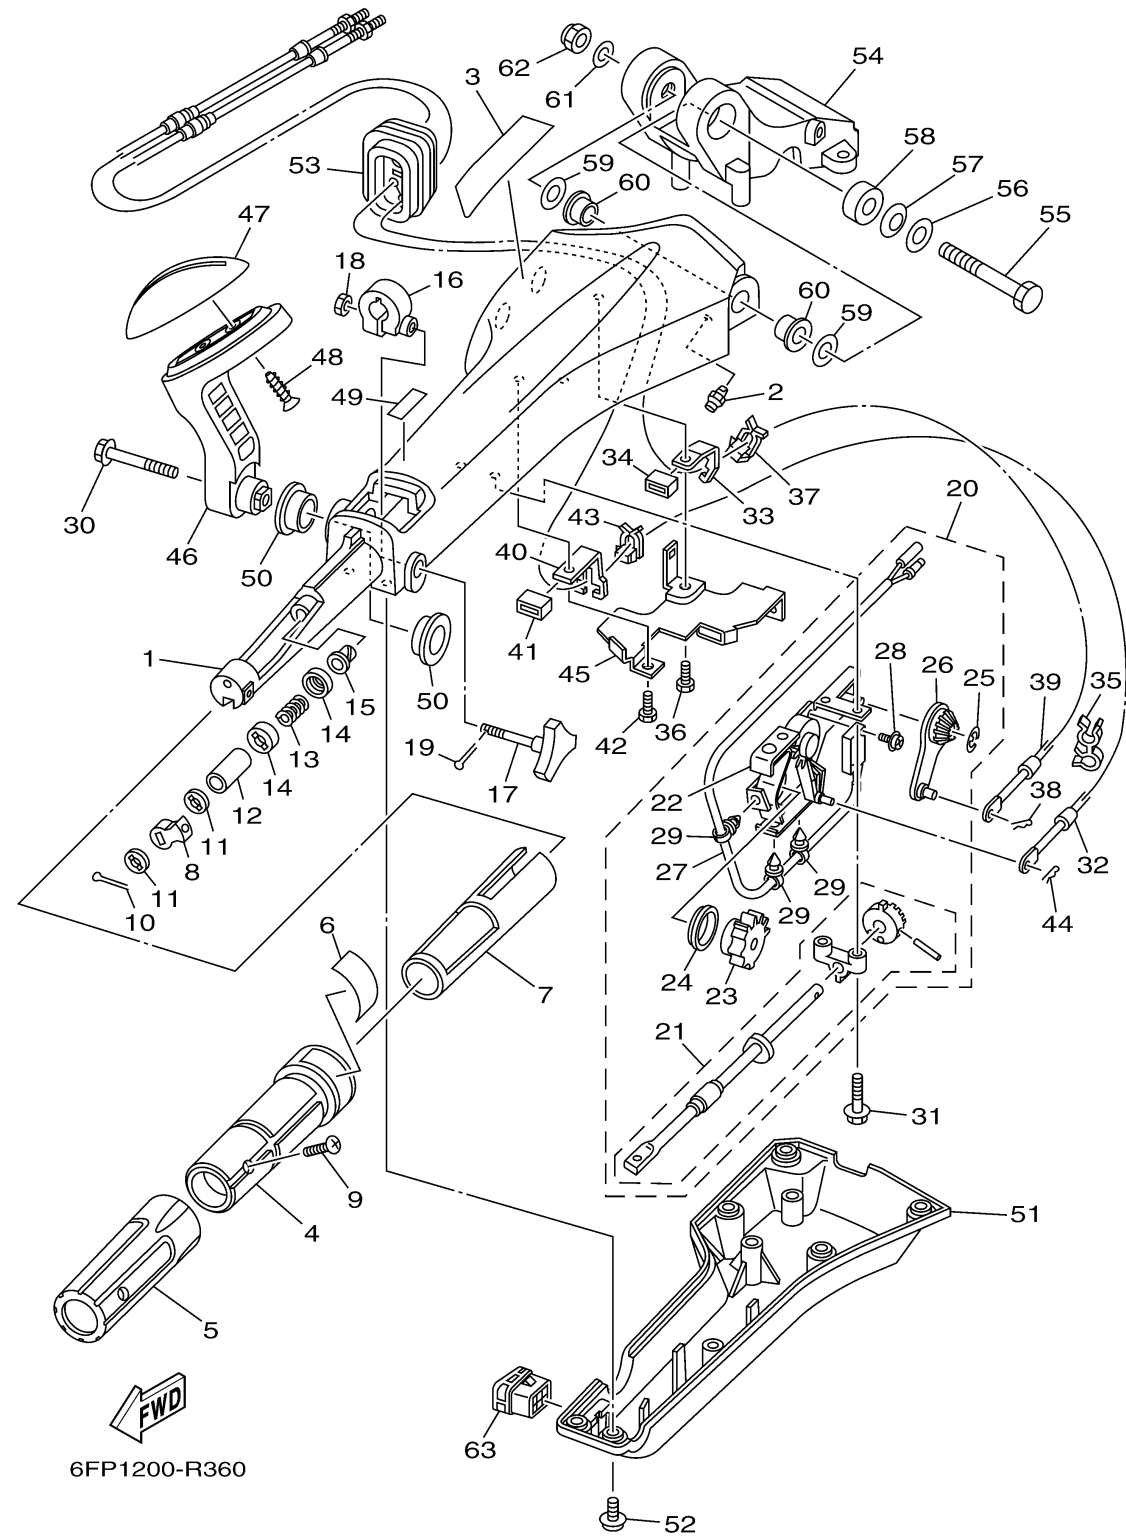

CONTINUED ON NEXT FRAME >

OPTIONAL PARTS 1

Ref No.	Part Number	Description	Qty	Remarks
21	6X4-42115-00-00	..SHAFT, STEERING HANDLE	1	
22	6X4-44102-00-00	..SHIFT ASSIST ASSY.	1	
23	6X4-47731-01-00	..GEAR, DRIVE	1	
24	6X4-44132-00-00	..BUSHING	1	
25	6X4-14137-00-00	..CLIP	1	
26	6X4-48261-00-00	..ARM, THROTTLE	1	
27	6X4-82540-00-00	..NEUTRAL SWITCH ASSY	1	
28	703-48129-00-00	..SCREW 3	2	
29	6X4-42821-00-00	..BAND, CLAMP	3	
30	97E95-08540-00	BOLT, HEXAGON W/W DEEP RECESS	1	
31	97E95-06530-00	BOLT, HEXAGON W/W DEEP RECESS	2	
32	6EK-48321-00-00	CABLE	1	FOR OCE
33	6X4-48538-00-00	CLAMP, CABLE 1	1	
34	6X4-26367-01-00	PROTECTOR	1	
35	90464-09M42-00	CLAMP	1	FOR OCE
36	97D95-06014-00	BOLT, HEXAGON DEEP RECESS	1	
37	63D-48538-00-00	CLAMP, CABLE 1	1	FOR OCE
38	90468-10005-00	CLIP	1	FOR OCE
39	6FP-26301-00-00	THROTTLE CABLE ASSY	1	FOR OCE
40	6X4-48538-10-00	CLAMP, CABLE 1	1	

CONTINUED ON NEXT FRAME >

OPTIONAL PARTS 1

Ref No.	Part Number	Description	Qty	Remarks
41	6X4-26367-01-00	PROTECTOR	1	
42	97D95-06014-00	BOLT, HEXAGON DEEP RECESS	1	
43	63D-48538-00-00	CLAMP, CABLE 1	1	FOR OCE
44	90468-10005-00	CLIP	1	FOR OCE
45	6X4-42159-00-00	STAY	1	
46	6X4-44159-A0-8D	HANDLE, GEAR SHIFT	1	
47	6X4-44173-00-00	LEVER, SHIFT CONTROL	1	
48	97780-60920-00	SCREW, TAPPING	2	
49	6X3-44191-00-00	INDICATOR, SHIFT	1	
50	90386-26MA3-00	BUSH	2	
51	6X4-42131-01-00	COVER, HANDLE STEERING	1	UR FOR USA, CAN
51	6X4-42131-11-00	COVER, HANDLE STEERING	1	UR FOR OCE
52	97985-06216-00	SCREW, WITH WASHER	6	
53	6X4-42725-01-00	GROMMET	1	
54	63D-42121-22-8D	BRACKET	1	
55	90101-12014-00	BOLT	1	
56	92990-12200-00	WASHER, PLAIN	1	
57	90206-12M22-00	WASHER, WAVE	1	
58	90387-12M02-00	COLLAR	1	
59	90201-12035-00	WASHER, PLATE	2	

CONTINUED ON NEXT FRAME >

OPTIONAL PARTS 1

Ref No.	Part Number	Description	Qty	Remarks
60	90386-12003-00	BUSH	2	
61	92990-12600-00	WASHER, PLATE	1	
62	90185-12M12-00	NUT, SELF-LOCKING	1	
63	6X4-42728-10-00	CAP	1	