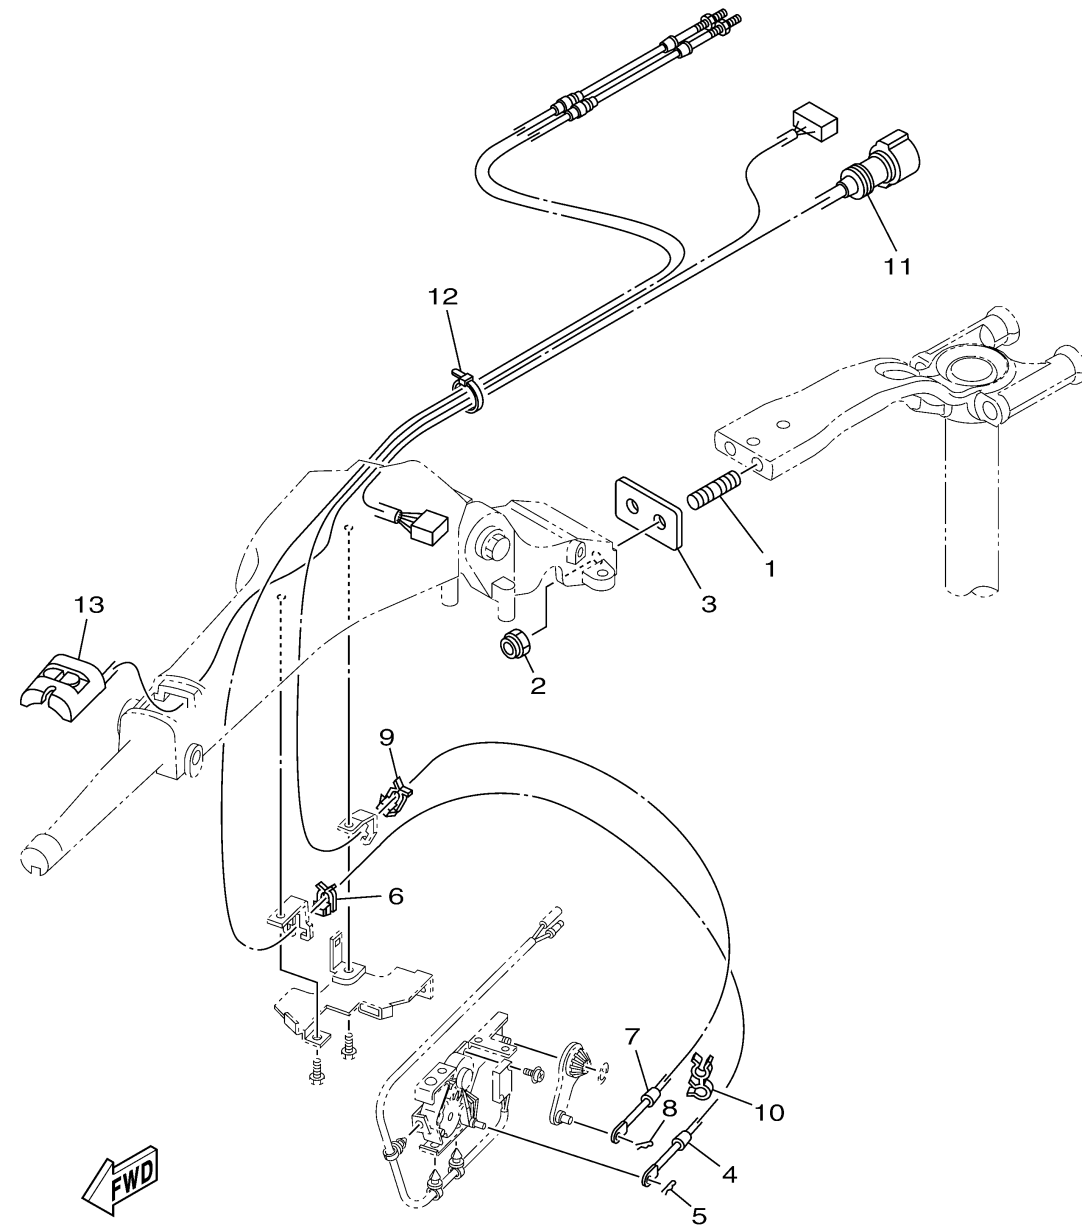

## OPTIONAL PARTS 4

Ref No.	Part Number	Description	Qty	Remarks
1	90116-10063-00	BOLT, STUD	2	FOR USA, CAN
2	90185-10027-00	NUT, SELF-LOCKING	2	FOR USA, CAN
3	6EK-42121-00-00	BRACKET	1	FOR USA, CAN
4	6EK-48321-00-00	CABLE	1	FOR USA, CAN
5	90468-10005-00	CLIP	1	FOR USA, CAN
6	63D-48538-00-00	CLAMP, CABLE 1	1	FOR USA, CAN
7	6FP-26301-00-00	THROTTLE CABLE ASSY	1	FOR USA, CAN
8	90468-10005-00	CLIP	1	FOR USA, CAN
9	63D-48538-00-00	CLAMP, CABLE 1	1	FOR USA, CAN
10	90464-09M42-00	CLAMP	1	FOR USA, CAN
11	6X4-82586-11-00	EXT., WIRE HARNESS (L:950MM)	1	FOR USA, CAN
12	90465-13M24-00	CLAMP	1	FOR USA, CAN
13	6X4-81860-00-00	SWITCH ASSY	1	FOR USA, CAN

6EK3100-Q360