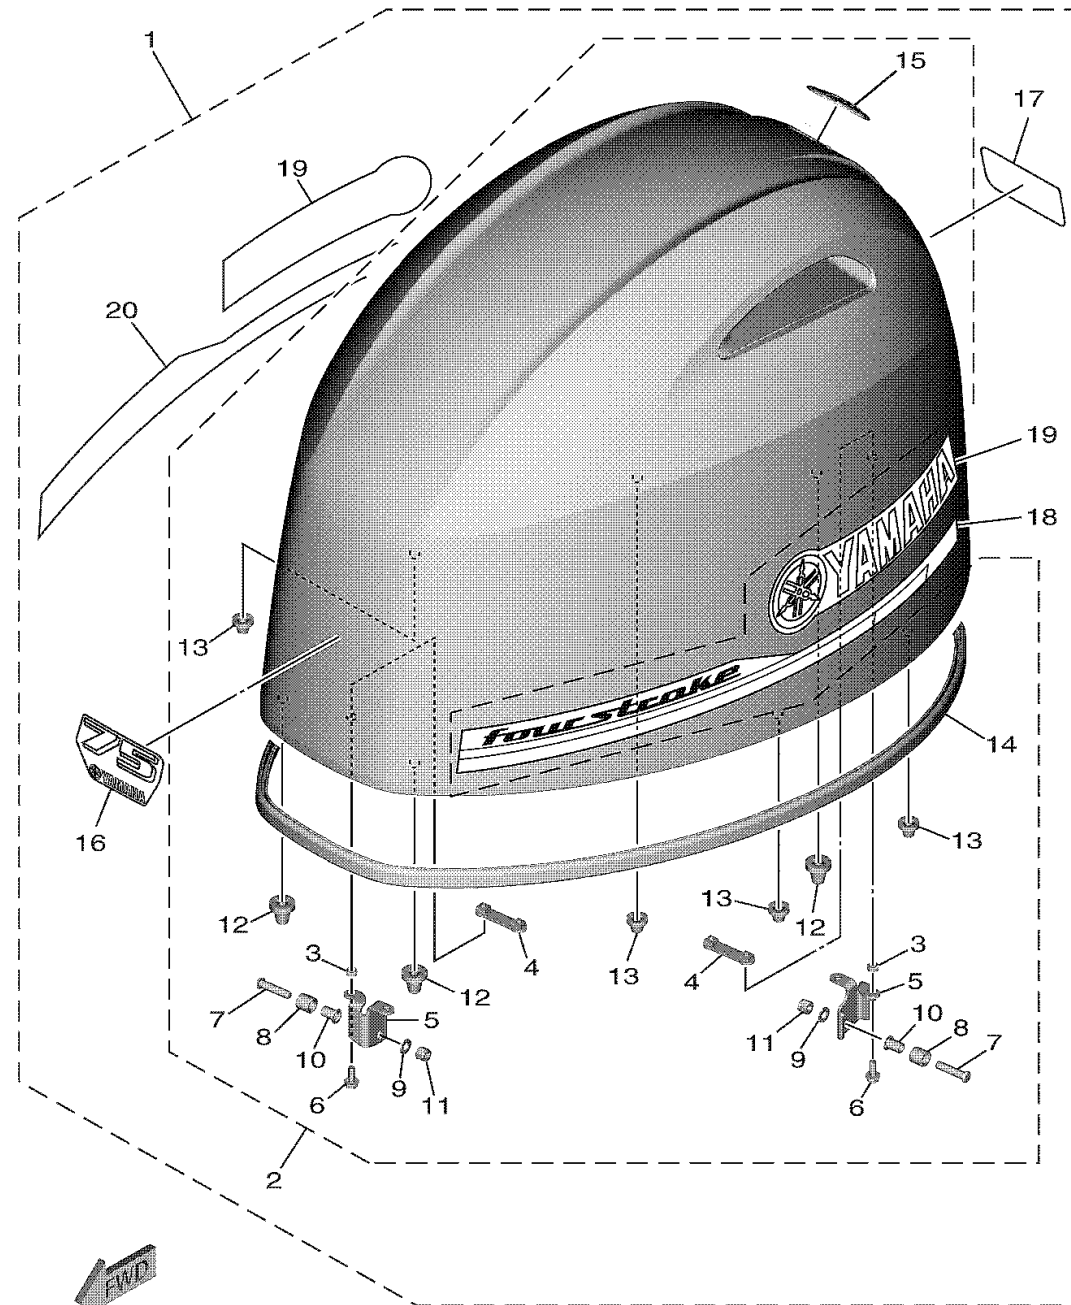

TOP COWLING

6HW1100DR020

Ref No.	Part Number	Description	Qty	Remarks
1	6HW-42610-03-00	TOP COWLING ASSY	1	
2	6FP-4261A-03-00	..TOP COWLING W/O GRAPHICS	1	
3	90387-07046-00	...COLLAR	4	
4	6EK-42646-00-00	...PLATE, CLAMP	2	
5	6FP-42647-00-00	...HOLDER, CLAMP BAND	2	
6	90105-06039-00	.. BOLT, FLANGE	4	
7	90111-08078-00	...BOLT, HEXAGON SOCKET BUTTON	2	
8	90387-10094-00	...COLLAR	2	
9	92990-08600-00	...WASHER, PLATE	2	
10	90387-08M45-00	...COLLAR	2	
11	95780-08300-00	...NUT, FLANGE	2	
12	68F-42663-01-00	...DAMPER 2	3	
13	663-42662-01-00	...DAMPER	4	
14	6FP-42615-02-00	...SEAL	1	
15	6DA-42697-00-00	.. TUNING FORK MARK	1	
16	6D6-42677-10-00	..GRAPHIC, FRONT	1	
17	6D6-42678-21-00	..GRAPHIC, REAR	1	
18	6EK-42675-00-00	..GRAPHIC, SIDE 1	1	
19	6D6-42681-00-00	..MARK, COWLING	2	
20	6EK-42676-00-00	..GRAPHIC, SIDE 2	1	