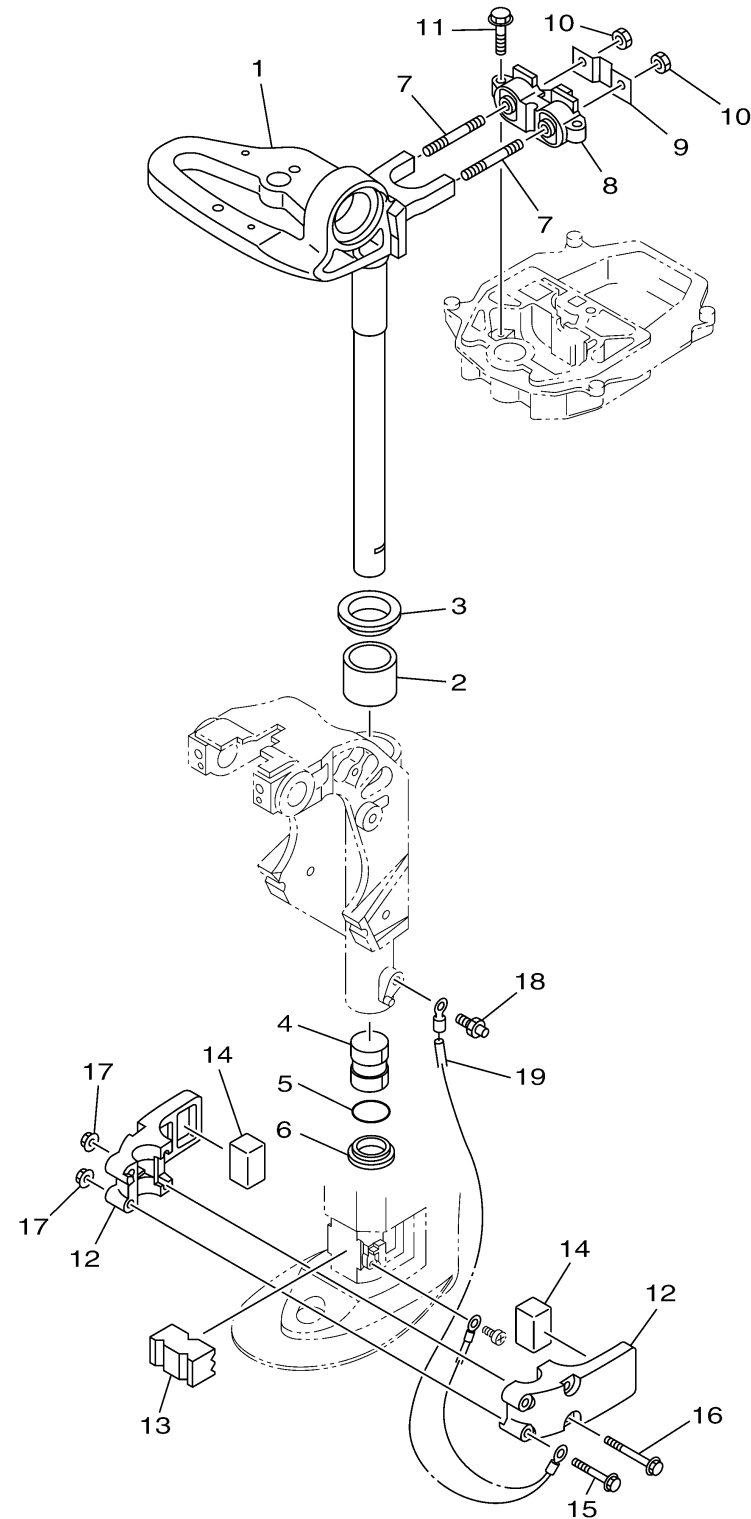

BRACKET 2

Ref No.	Part Number	Description	Qty	Remarks
1	6DR-42511-00-8D	BRACKET, STEERING	1	S(17.0")
1	6DR-42511-10-8D	BRACKET, STEERING	0	L(22.0")
2	90386-40001-00	BUSH	1	
3	90209-40008-00	WASHER	1	
4	90386-30048-00	BUSH	1	
5	93210-29M94-00	O-RING	1	
6	90386-30M60-00	BUSH	1	
7	90116-08M54-00	BOLT, STUD	2	
8	68T-44517-00-00	MOUNT RUBBER	1	
9	68T-44526-00-00	PLATE	1	
10	95380-08600-00	NUT	2	
11	97E75-06525-00	BOLT, HEXAGON W/W DEEP RECESS	2	
12	6AU-44551-00-8D	HOUSING, LOWER MOUNT RUBBER 1	2	
13	6AU-44557-01-00	MOUNT DAMPER, LOWER FRONT	1	
14	682-44555-30-00	MOUNT DAMPER, LOWER SIDE	2	
15	90119-06012-00	BOLT, WITH WASHER	2	
16	90119-06198-00	BOLT, WITH WASHER	2	
17	90179-06M28-00	NUT	4	
18	93700-06004-00	NIPPLE, GREASE	1	
19	68T-82127-00-00	WIRE, LEAD 2	1	

FWD
6DR1700-M200