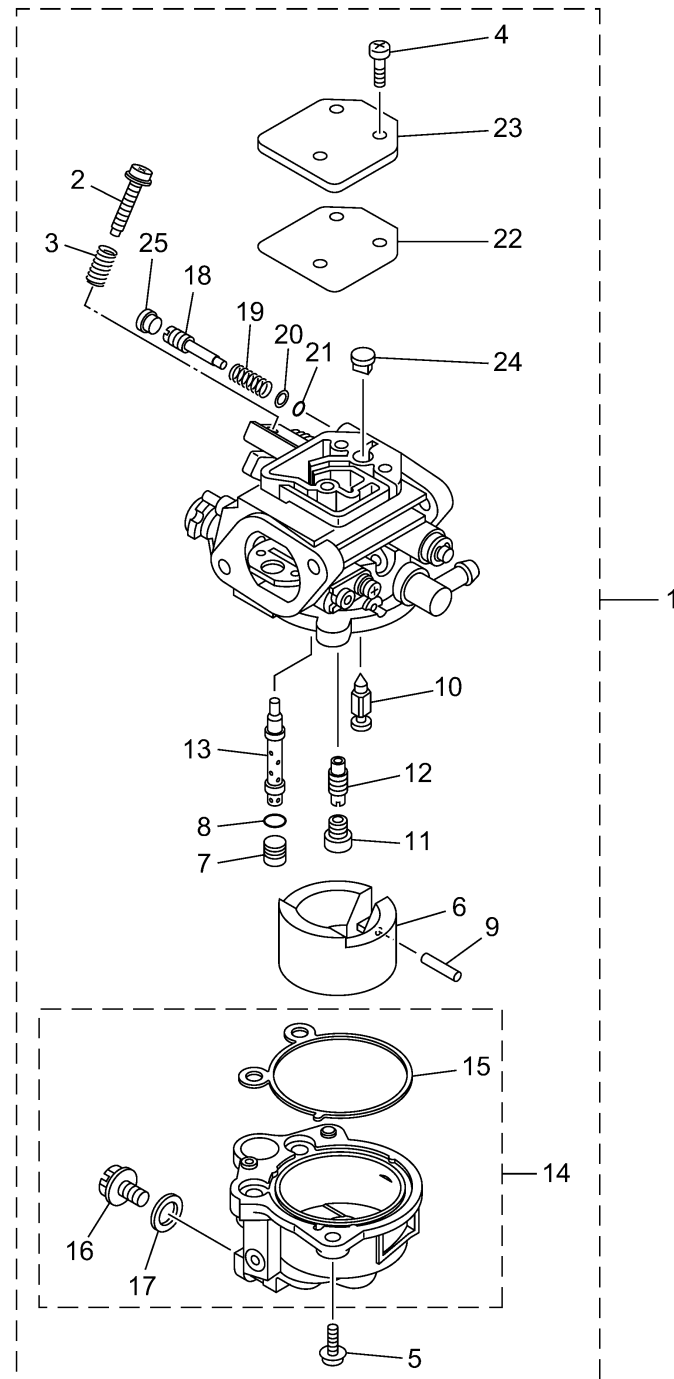

# CARBURETOR

Ref No.	Part Number	Description	Qty	Remarks
1	6FW-14301-60-00	CARBURETOR ASSY 1	1	
2	69W-14321-00-00	..SCREW, THROTTLE	1	
3	62Y-14212-00-00	..SPRING, PILOT ADJUSTING	1	
4	6DR-14321-00-00	..SCREW, THROTTLE	3	
5	62Y-14321-00-00	..SCREW, THROTTLE	2	
6	6DR-14385-00-00	..FLOAT	1	
7	6DR-1432A-00-00	..PLUG	1	
8	6DR-14561-00-00	..O-RING	1	
9	4FP-14386-00-00	..PIN, FLOAT	1	
10	6DR-14336-00-00	..NEEDLE	1	
11	6FW-14343-37-00	..JET, MAIN (#74)	1	
12	6FW-14342-21-00	..JET, PILOT (#41)	1	
13	6FW-14341-00-00	..NOZZLE, MAIN	1	
14	60S-14381-00-00	..BODY, FLOAT CHAMBER	1	
15	6DR-14984-00-00	...GASKET, FLOAT CHAMBER	1	
16	62Y-14383-30-00	...SCREW, DRAIN	1	
17	652-14397-00-00	...O-RING	1	
18	6DR-14323-00-00	..SCREW, AIR ADJUSTING	1	
19	6DR-14334-00-00	..SPRING, AIR ADJUSTING	1	
20	6DR-14285-00-00	..WASHER	1	

CONTINUED ON NEXT FRAME >

6FW8100-W080

# CARBURETOR

Ref No.	Part Number	Description	Qty	Remarks
21	6DR-14397-00-00	..O-RING	1	
22	6DR-14818-00-00	..COVER GASKET	1	
23	6DR-14157-00-00	..COVER, MIXING	1	
24	6DR-14862-00-00	..PLUG	1	
25	6FW-1432A-00-00	..PLUG	1	