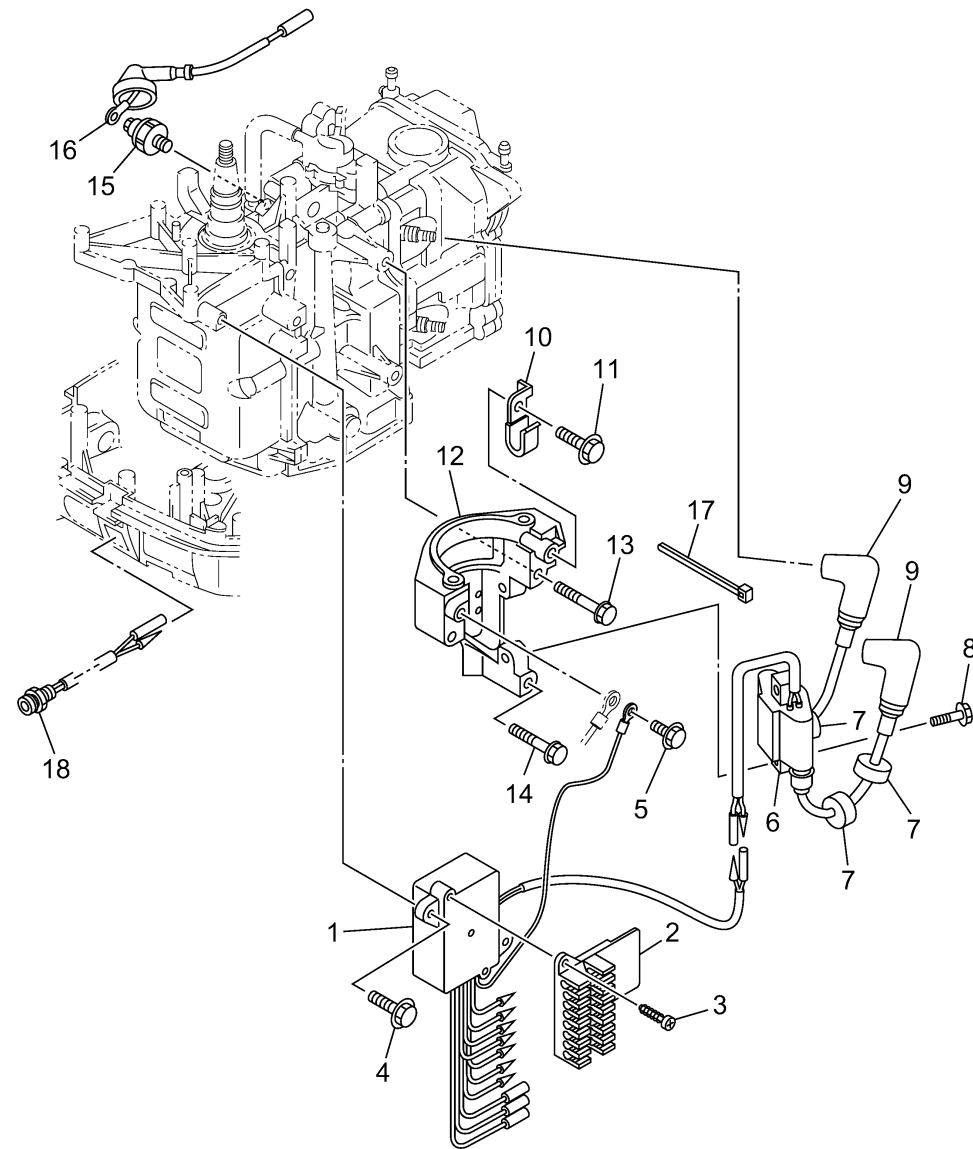

ELECTRICAL

Ref No.	Part Number	Description	Qty	Remarks
1	68T-85540-00-00	C.D.I. UNIT ASSY	1	
2	68T-82522-00-00	CLAMP, COUPLER	1	
3	97780-40512-00	SCREW, TAPPING	2	
4	97E95-06520-00	BOLT, HEXAGON W/W DEEP RECESS	2	
5	97E95-06512-00	BOLT, HEXAGON W/W DEEP RECESS	1	
6	680-85570-02-00	IGNITION COIL ASSY	1	
7	90480-25003-00	GROMMET	3	
8	90119-06MA3-00	BOLT, WITH WASHER	2	
9	6E3-82370-21-00	PLUG CAP ASSY	2	
10	90465-08M99-00	CLAMP	1	
11	97E95-06512-00	BOLT, HEXAGON W/W DEEP RECESS	1	
12	68T-81822-01-00	BRACKET, STARTING MOTOR	1	
13	90119-08046-00	BOLT, WITH WASHER	2	
14	90119-08020-00	BOLT, WITH WASHER	1	
15	67F-82504-00-00	OIL PRESSURE SWITCH ASSY	1	
16	68T-82127-11-00	WIRE, LEAD 2	1	
17	90465-11M10-00	CLAMP	1	
18	68T-85410-10-00	EMERGENCY SIGNAL LIGHT ASSY	1	

6FWC100-Z130