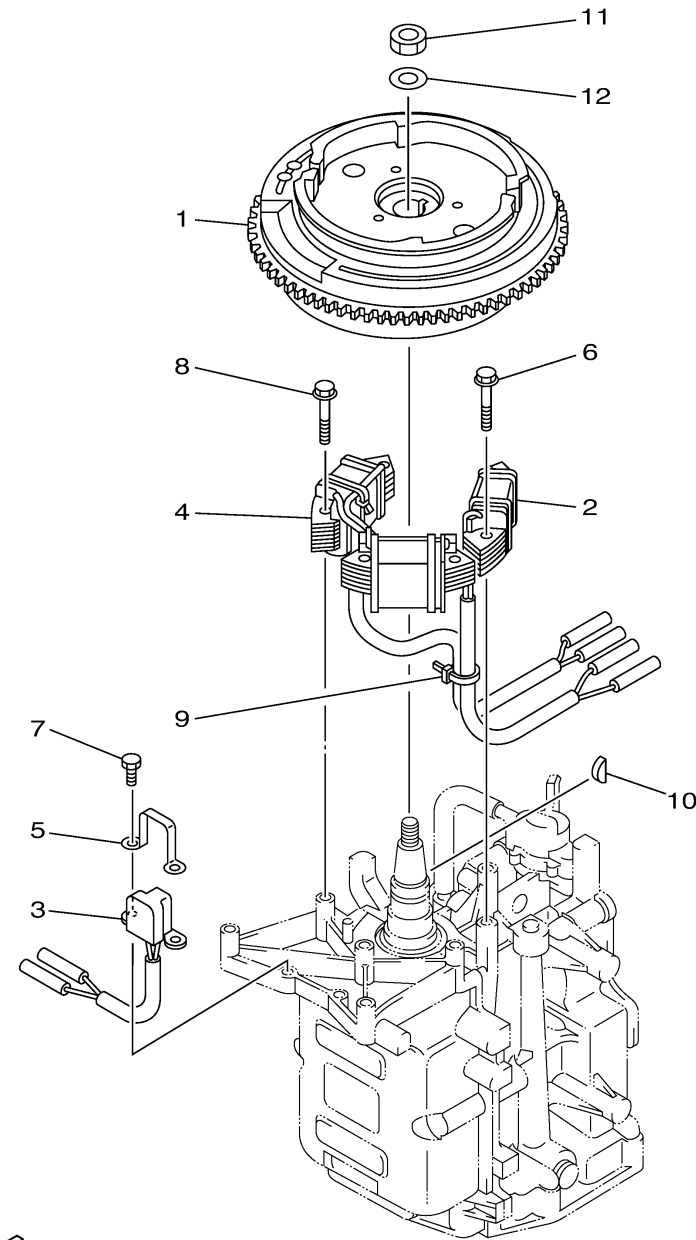

# GENERATOR

Ref No.	Part Number	Description	Qty	Remarks
1	6DR-85550-10-00	ROTOR ASSY	1	
2	68T-85520-00-00	COIL, CHARGE	1	
3	68T-85580-01-00	COIL, PULSER	1	
4	68T-85533-10-00	COIL, LIGHTING	1	
5	6H2-85582-00-00	ATTACHMENT, PULSER	1	
6	97513-06530-00	BOLT, WITH WASHER	2	
7	97095-05010-00	BOLT	2	
8	97513-06530-00	BOLT, WITH WASHER	4	
9	90465-11M10-00	CLAMP	1	
10	90280-04M06-00	KEY, WOODRUFF	1	
11	90170-12066-00	NUT	1	
12	90201-12472-00	WASHER, PLATE	1	

6AV1010-G110