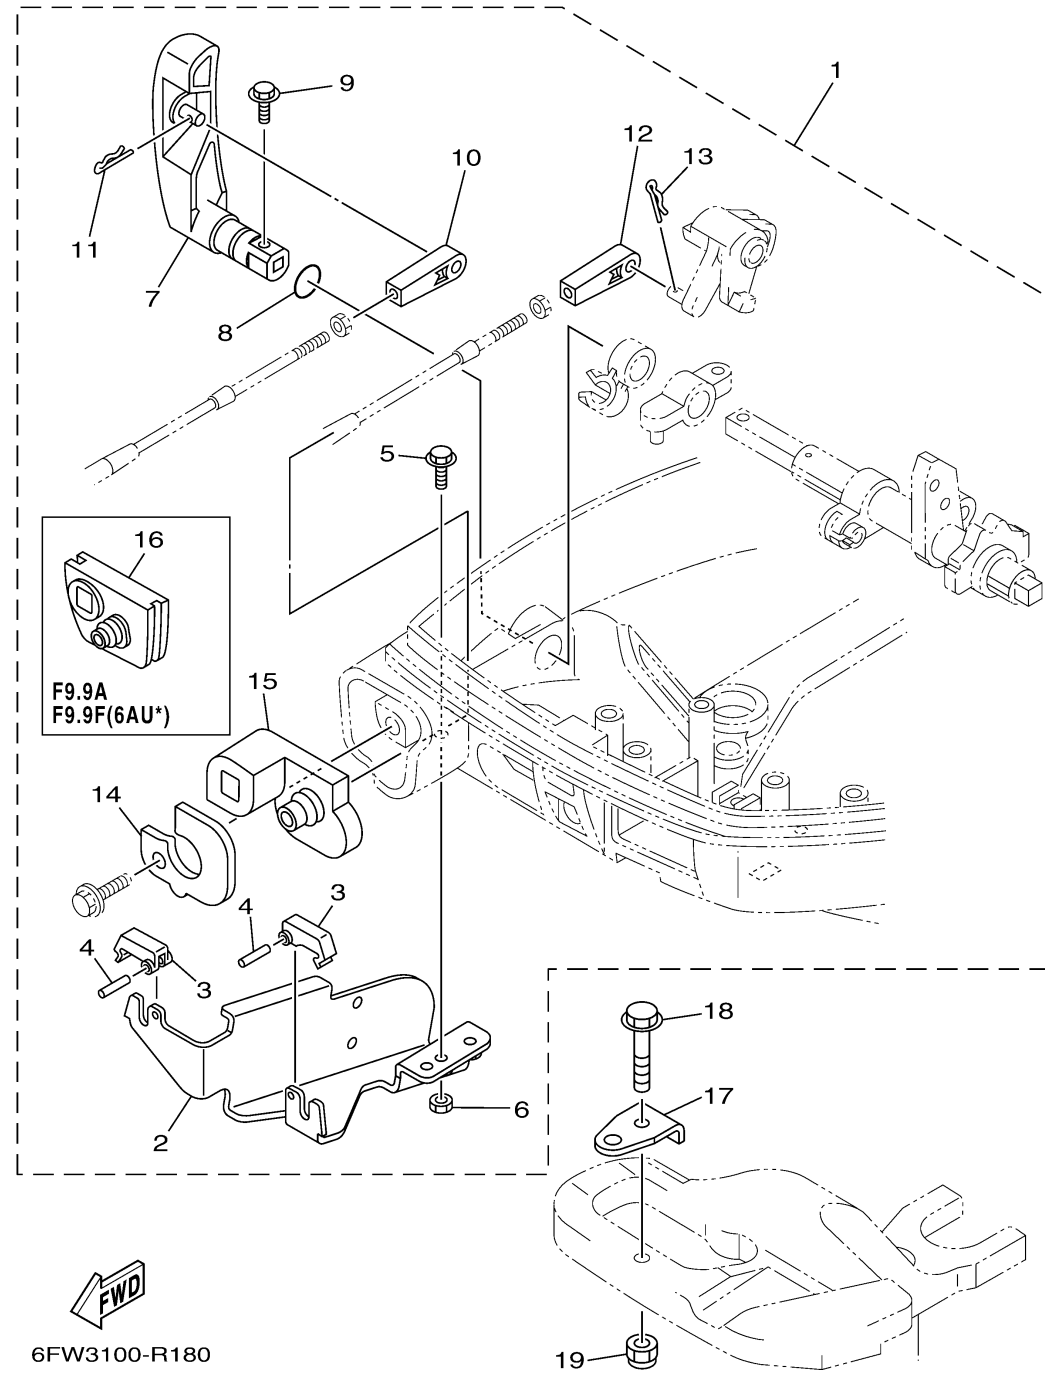

# REMO CON ATTACHMENT

Ref No.	Part Number	Description	Qty	Remarks
1	6DR-48501-03-00	REMOTE CONT. ATTACHMENT ASSY.	1	AP
2	68T-48531-01-00	..BRACKET, REMOTE CONTROL 1	1	
3	682-48538-50-00	..CLAMP, CABLE 1	2	
4	91690-30012-00	..PIN, SPRING	2	
5	97E95-06512-00	..BOLT, HEXAGON W/W DEEP RECESS	2	
6	95380-06600-00	..NUT, HEXAGON	2	
7	6AU-44111-10-00	..HANDLE, GEAR SHIFT	1	
8	93210-12327-00	..O-RING	1	
9	97595-05516-00	..BOLT, WITH WASHER	1	
10	6FM-48344-00-00	..CABLE END, REMOTE CONTROL	1	
11	90468-18008-00	..CLIP	1	
12	6FM-48344-00-00	..CABLE END, REMOTE CONTROL	1	
13	90468-18008-00	..CLIP	1	
14	6DR-42761-10-00	..STOPPER	1	
15	6DR-42725-11-00	..GROMMET	1	
16	68T-42725-11-00	..GROMMET	1	
17	63V-48511-01-00	HOOK, STEERING	1	AP
18	97E95-08535-00	BOLT, HEXAGON W/W DEEP RECESS	1	AP
19	90185-08057-00	NUT, SELF-LOCKING	1	AP