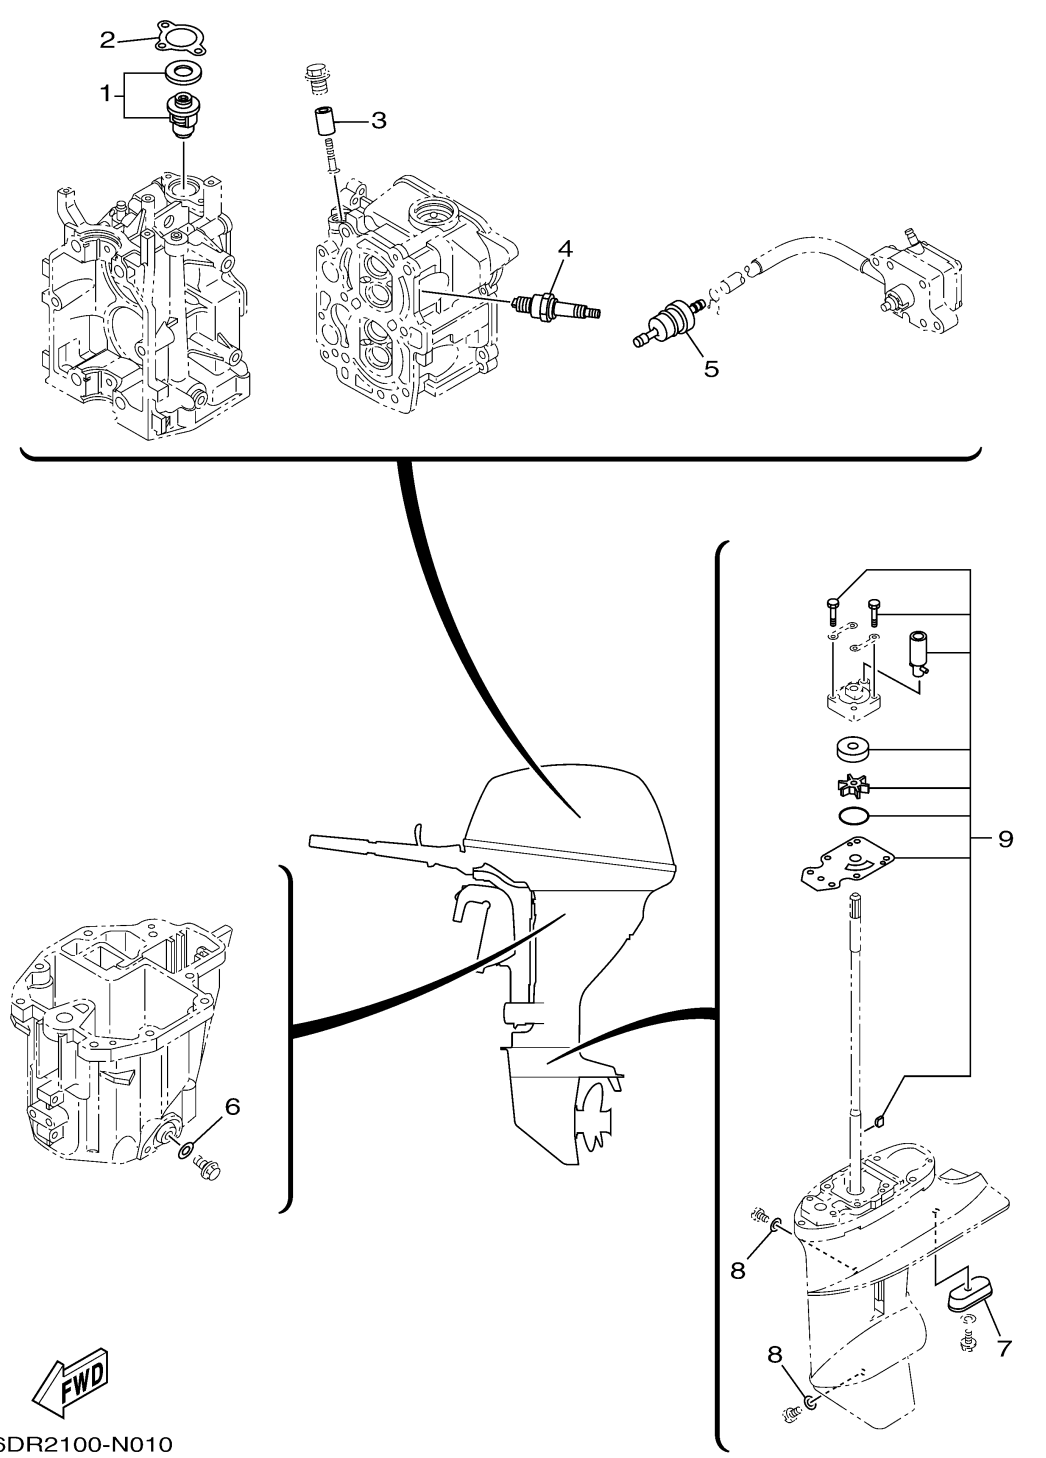

SCHEDULED SERVICE PARTS

Ref No.	Part Number	Description	Qty	Remarks
1	66M-12411-01-00	THERMOSTAT	1	
2	6G8-12414-A0-00	.GASKET, COVER	1	
3	6G8-11325-00-00	ANODE	1	
4	BR6-HS100-00-00	PLUG, SPARK (NGK BR6HS-10)	2	
5	68T-24251-01-00	STRAINER 1	1	
6	90430-10M11-00	.GASKET	1	
7	68T-45251-00-00	ANODE	1	
8	90430-08003-00	.GASKET	2	
9	68T-W0078-02-00	WATER PUMP REPAIR KIT	1	

6DR2100-N010