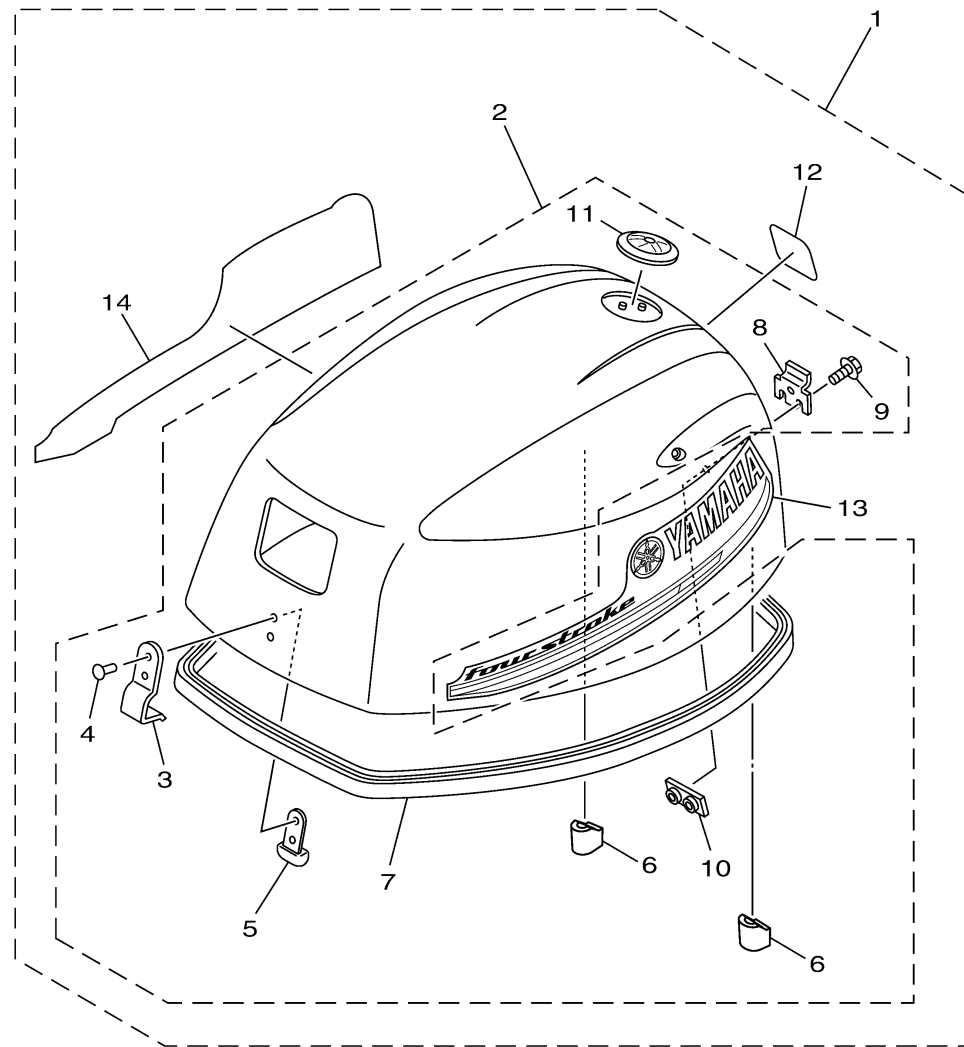

TOP COWLING

Ref No.	Part Number	Description	Qty	Remarks
1	6FW-42610-02-00	TOP COWLING ASSY	1	
2	6DR-4261A-02-00	..TOP COWLING W/O GRAPHICS	1	
3	6DR-42651-00-00	...HOOK	1	
4	90266-04005-00	...RIVET	2	
5	6DR-42649-01-00	...HOLDER, CLAMP BAND	1	
6	6BG-42662-01-00	...DAMPER	2	
7	60R-42615-00-00	...SEAL	1	
8	60R-42652-00-00	...HOOK	1	
9	97595-05514-00	...BOLT, WITH WASHER	2	
10	68T-42649-00-00	...HOLDER, CLAMP BAND	1	
11	6AH-42697-10-00	...TUNING FORK MARK	1	
12	60R-42678-11-00	..GRAPHIC, REAR	1	
13	60R-42675-01-00	..GRAPHIC, SIDE 1	1	
14	60R-42676-11-00	..GRAPHIC, SIDE 2	1	