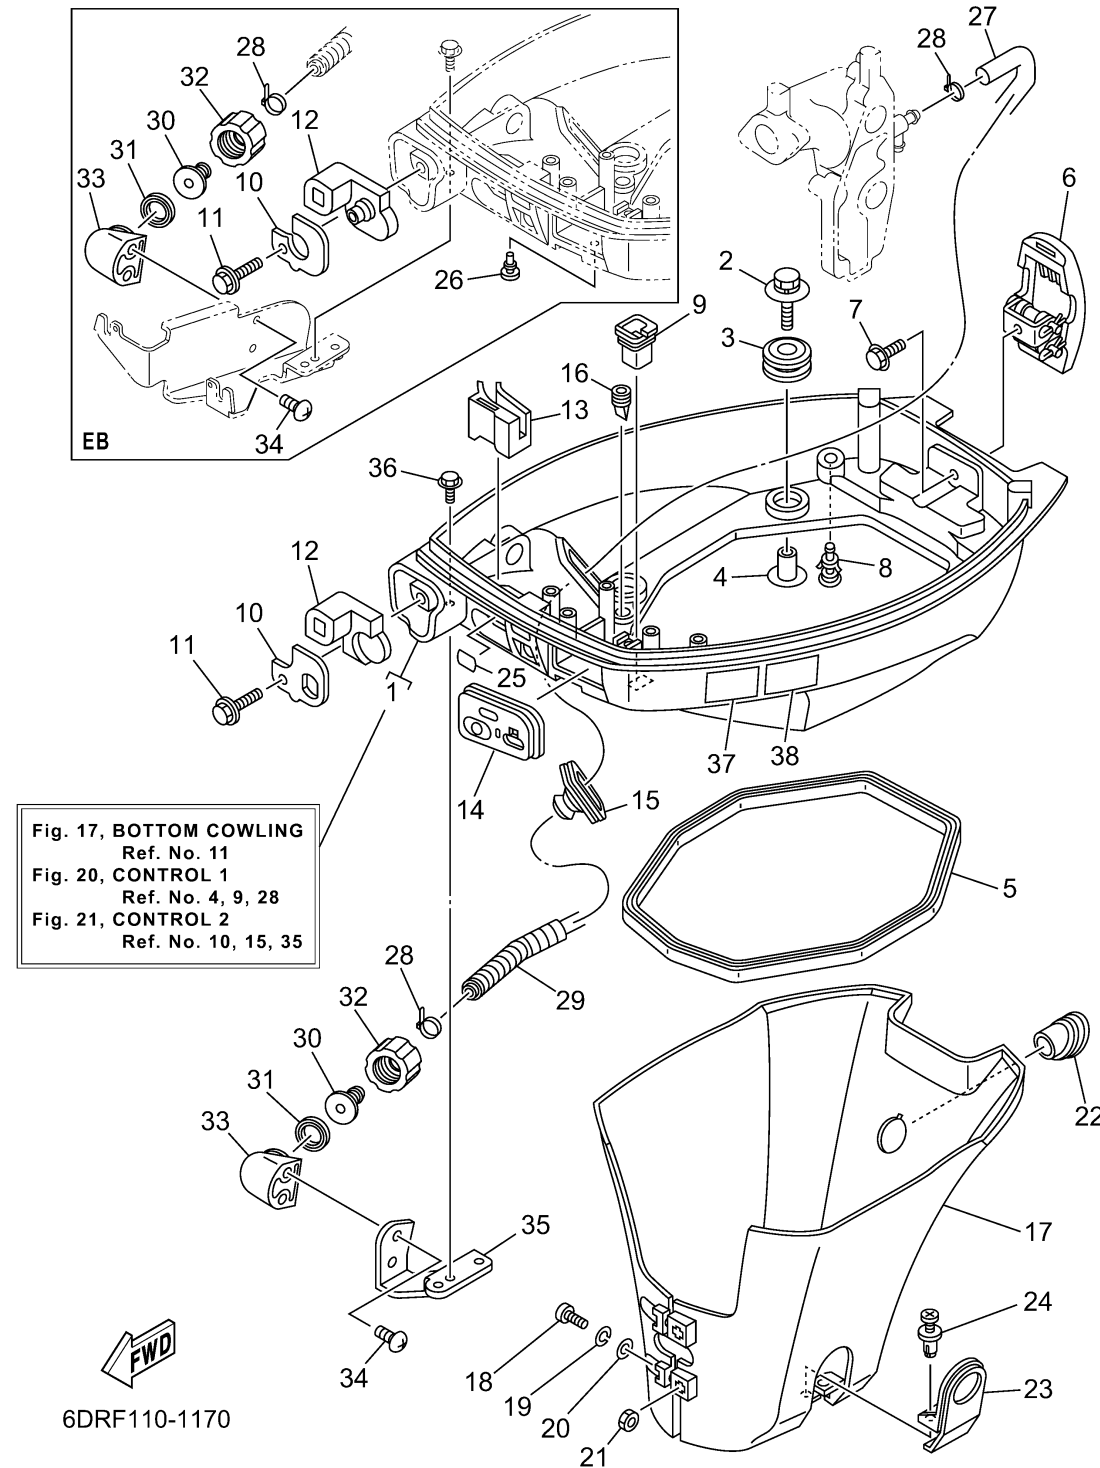

BOTTOM COWLING

Ref No.	Part Number	Description	Qty	Remarks
1	6DR-42710-00-CE	BOTTOM COWLING ASSY	0	WHITE
1	6DR-42710-00-8D	BOTTOM COWLING ASSY	1	GRAY
2	90119-06291-00	BOLT, WITH WASHER	4	
3	90480-21M82-00	GROMMET	4	
4	90387-06176-00	COLLAR	4	
5	68T-42716-10-00	RUBBER SEAL 1	1	
6	6AU-42801-00-00	COWLING CLAMP COMP.	1	
7	97E95-06512-00	BOLT, HEXAGON W/W DEEP RECESS	1	
8	6BL-44391-00-00	NIPPLE, HOSE	1	
9	682-42727-01-00	GROMMET	1	
10	6DR-42761-00-00	STOPPER	1	
10	6DR-42761-10-00	.STOPPER	0	
11	90109-06M86-00	BOLT	1	
12	6DR-42725-01-00	GROMMET	1	
12	6DR-42725-11-00	.GROMMET	0	
13	68T-26367-01-00	PROTECTOR	1	
14	68T-42724-20-00	GROMMET	1	
15	688-42726-11-00	GROMMET	1	FLUSHING KIT
16	65W-42717-00-00	RUBBER, SEAL 2	2	
17	68T-42741-00-00	APRON, 1	1	GRAY

CONTINUED ON NEXT FRAME >

BOTTOM COWLING

Ref No.	Part Number	Description	Qty	Remarks
17	68T-42741-10-CE	APRON, 1	0	WHITE
18	97885-06030-00	SCREW, PAN HEAD	2	
19	92995-06100-00	WASHER, SPRING	2	
20	92995-06600-00	WASHER	2	
21	95380-06600-00	.NUT, HEXAGON	2	
22	68T-42717-01-00	RUBBER, SEAL 2	1	
23	68T-42771-10-CE	APRON, 2	0	WHITE
23	68T-42771-00-00	APRON, 2	1	GRAY
24	90338-06M20-00	PLUG	2	
25	65W-84342-00-00	SEAT, EMBLEM	1	GRAY
25	65W-84342-10-00	SEAT, EMBLEM	0	WHITE
26	90480-06M19-00	GROMMET	0	
27	6E5-12481-00-00	PIPE 1	1	FLUSHING KIT
28	90465-11M10-00	CLAMP	2	FLUSHING KIT
29	90447-13M00-00	TUBE	1	FLUSHING KIT
30	6R3-12582-00-00	JOINT, HOSE 2	1	FLUSHING KIT
31	6R3-12583-10-00	GASKET, HOSE JOINT	1	FLUSHING KIT
32	6R3-12581-10-00	JOINT, HOSE 1	1	FLUSHING KIT
33	6DR-12572-00-00	ADAPTER	1	FLUSHING KIT
34	90167-06002-00	SCREW, TAPPING	2	FLUSHING KIT

CONTINUED ON NEXT FRAME >

BOTTOM COWLING

Ref No.	Part Number	Description	Qty	Remarks
35	68T-12535-20-00	PLATE	1	FLUSHING KIT
36	97E95-06512-00	BOLT, HEXAGON W/W DEEP RECESS	2	FLUSHING KIT
37	6EE-42794-41-00	LABEL, WARNING (GENERAL)	1	
38	6EE-42794-51-00	LABEL, WARNING (GENERAL)	1	