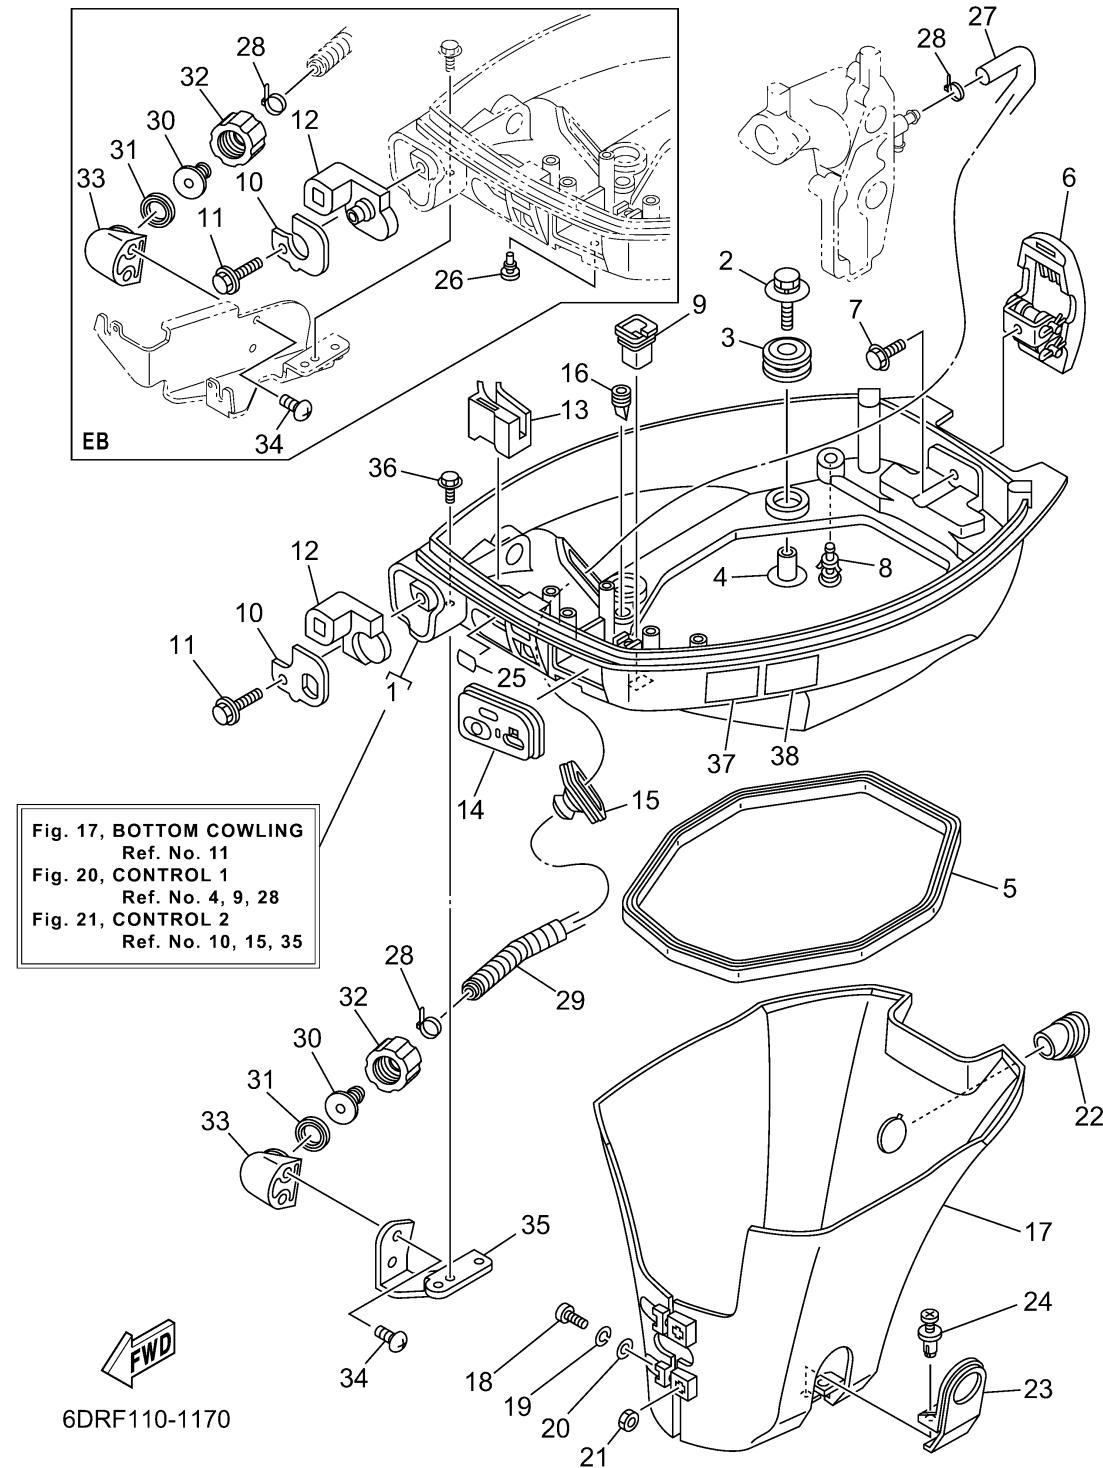

BOTTOM COWLING

Ref No.	Part Number	Description	Qty	Remarks
1	6DR-42710-00-CE	BOTTOM COWLING ASSY	0	WHITE
1	6DR-42710-00-8D	BOTTOM COWLING ASSY	1	GRAY
2	90119-06291-00	BOLT, WITH WASHER	4	
3	90480-21M82-00	GROMMET	4	
4	90387-06176-00	COLLAR	4	
5	68T-42716-10-00	RUBBER SEAL 1	1	
6	6AU-42801-00-00	COWLING CLAMP COMP.	1	
7	97E95-06512-00	BOLT, HEXAGON W/W DEEP RECESS	1	
8	6BL-44391-00-00	NIPPLE, HOSE	1	
9	682-42727-01-00	GROMMET	1	
10	6DR-42761-00-00	STOPPER	1	
10	6DR-42761-10-00	.STOPPER	0	
11	90109-06M86-00	BOLT	1	
12	6DR-42725-01-00	GROMMET	1	
12	6DR-42725-11-00	.GROMMET	0	
13	68T-26367-01-00	PROTECTOR	1	
14	68T-42724-20-00	GROMMET	1	
15	688-42726-11-00	GROMMET	1	FLUSHING KIT
16	65W-42717-00-00	RUBBER, SEAL 2	2	
17	68T-42741-00-00	APRON, 1	1	GRAY

CONTINUED ON NEXT FRAME >

BOTTOM COWLING

Ref No.	Part Number	Description	Qty	Remarks
17	68T-42741-10-CE	APRON, 1	0	WHITE
18	97885-06030-00	SCREW, PAN HEAD	2	
19	92995-06100-00	WASHER, SPRING	2	
20	92995-06600-00	WASHER	2	
21	95380-06600-00	.NUT, HEXAGON	2	
22	68T-42717-01-00	RUBBER, SEAL 2	1	
23	68T-42771-10-CE	APRON, 2	0	WHITE
23	68T-42771-00-00	APRON, 2	1	GRAY
24	90338-06M20-00	PLUG	2	
25	65W-84342-00-00	SEAT, EMBLEM	1	GRAY
25	65W-84342-10-00	SEAT, EMBLEM	0	WHITE
26	90480-06M19-00	GROMMET	0	
27	6E5-12481-00-00	PIPE 1	1	FLUSHING KIT
28	90465-11M10-00	CLAMP	2	FLUSHING KIT
29	90447-13M00-00	TUBE	1	FLUSHING KIT
30	6R3-12582-00-00	JOINT, HOSE 2	1	FLUSHING KIT
31	6R3-12583-10-00	GASKET, HOSE JOINT	1	FLUSHING KIT
32	6R3-12581-10-00	JOINT, HOSE 1	1	FLUSHING KIT
33	6DR-12572-00-00	ADAPTER	1	FLUSHING KIT
34	90167-06002-00	SCREW, TAPPING	2	FLUSHING KIT

CONTINUED ON NEXT FRAME >

BOTTOM COWLING

Ref No.	Part Number	Description	Qty	Remarks
35	68T-12535-20-00	PLATE	1	FLUSHING KIT
36	97E95-06512-00	BOLT, HEXAGON W/W DEEP RECESS	2	FLUSHING KIT
37	6EE-42794-41-00	LABEL, WARNING (GENERAL)	1	
38	6EE-42794-51-00	LABEL, WARNING (GENERAL)	1	