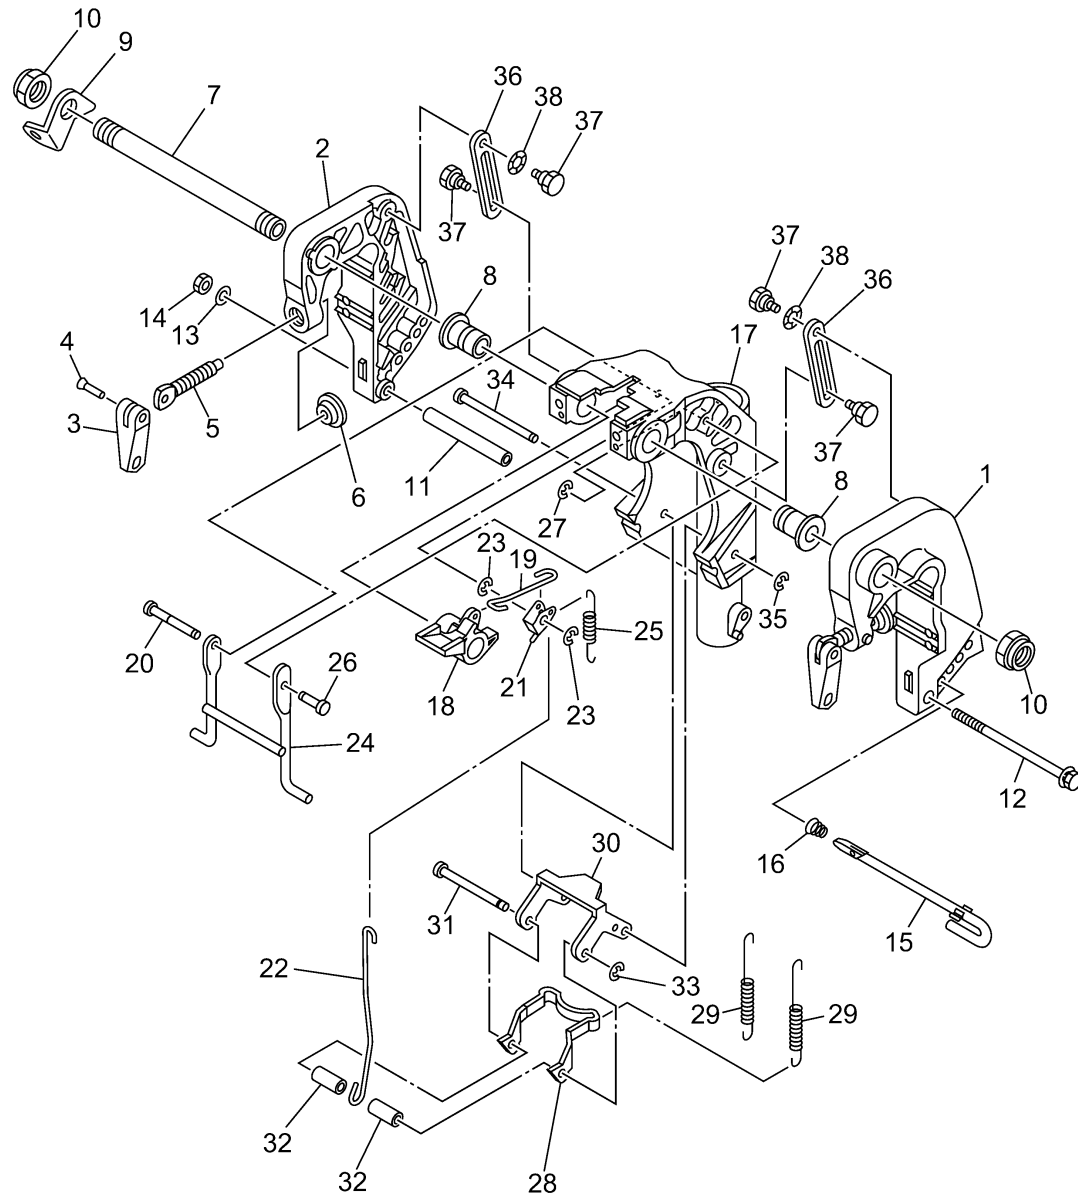

BRACKET 1

6DRC100-X190

Ref No.	Part Number	Description	Qty	Remarks
1	6AH-43111-00-8D	BRACKET, CLAMP 1	1	GRAY
1	6AH-43111-00-CE	BRACKET, CLAMP 1	0	WHITE
2	6AH-43112-00-CE	BRACKET, CLAMP 2	0	WHITE
2	6AH-43112-00-8D	BRACKET, CLAMP 2	1	GRAY
3	6E0-43118-01-00	HANDLE, TRANSOM CLAMP	2	
4	90243-04M01-00	PIN	2	
5	6E7-43116-00-00	SCREW, TRANSOM CLAMP	2	
6	648-43114-01-00	PAD, TRANSOM CLAMP	2	
7	63W-43131-01-00	BOLT, CLAMP BRACKET	1	
7	69A-43131-00-00	BOLT, CLAMP BRACKET	0	FOR RIDE GUIDE
8	90386-22MA4-00	BUSH	2	
9	66R-43113-00-00	PLATE, CLAMP BRACKET	1	
10	90185-22043-00	NUT, SELF-LOCKING	2	GRAY
10	90185-22M11-00	NUT, SELF-LOCKING	0	WHITE
11	90387-06369-00	COLLAR	1	
12	90101-06M18-00	BOLT	1	
13	92995-06600-00	WASHER	1	
14	95380-06700-00	NUT	1	
15	6L2-43160-01-00	TILT ROD ASSY	1	
16	90502-10M07-00	SPRING, CONICAL	1	

CONTINUED ON NEXT FRAME >

BRACKET 1

6DRC100-X190

Ref No.	Part Number	Description	Qty	Remarks
17	6AH-43311-00-CE	BRACKET, SWIVEL 1	0	WHITE, S(17.0")
17	6AH-43311-00-8D	BRACKET, SWIVEL 1	1	GRAY, S(17.0")
17	6AU-43311-10-8D	BRACKET, SWIVEL 1	0	GRAY, L(22.0")
18	6DR-43631-00-00	LEVER, TILT	1	
19	6DR-43616-00-00	ROD, TILT LOCK	1	
20	68T-43646-00-00	SHAFT, LEVER	1	
21	6DR-43641-00-00	LEVER, TILT	1	
22	6AH-43617-00-00	ROD, TILT LOCK	1	
23	99080-05600-00	CIRCLIP	2	
24	6AH-43350-00-00	RECEIVER ASSY	1	
25	90506-18014-00	SPRING, TENSION	1	S(17.0")
25	90506-20025-00	SPRING, TENSION	0	L(22.0")
26	63V-43191-00-00	SHAFT, STOPPER	1	
27	99080-05600-00	CIRCLIP	1	
28	6AH-43614-00-00	PLATE, TILT LOCK	1	
29	90506-20020-00	SPRING, TENSION	2	S(17.0")
29	90506-23016-00	SPRING, TENSION	0	L(22.0")
30	6AH-43615-00-00	PLATE, TILT LOCK	1	
31	68T-43611-00-00	SHAFT, TILT LOCK	1	
32	90387-06138-00	COLLAR	2	

CONTINUED ON NEXT FRAME >

BRACKET 1

Ref No.	Part Number	Description	Qty	Remarks
33	93430-04M03-00	CIRCLIP	1	
34	68T-43659-00-00	SHAFT, REVERSE LOCK	1	
35	99080-05600-00	CIRCLIP	1	
36	6AH-43627-00-00	STOPPER	2	
37	90109-06M84-00	BOLT	4	
38	90206-10M24-00	WASHER, WAVE	2	

FWD
6DRC100-X190