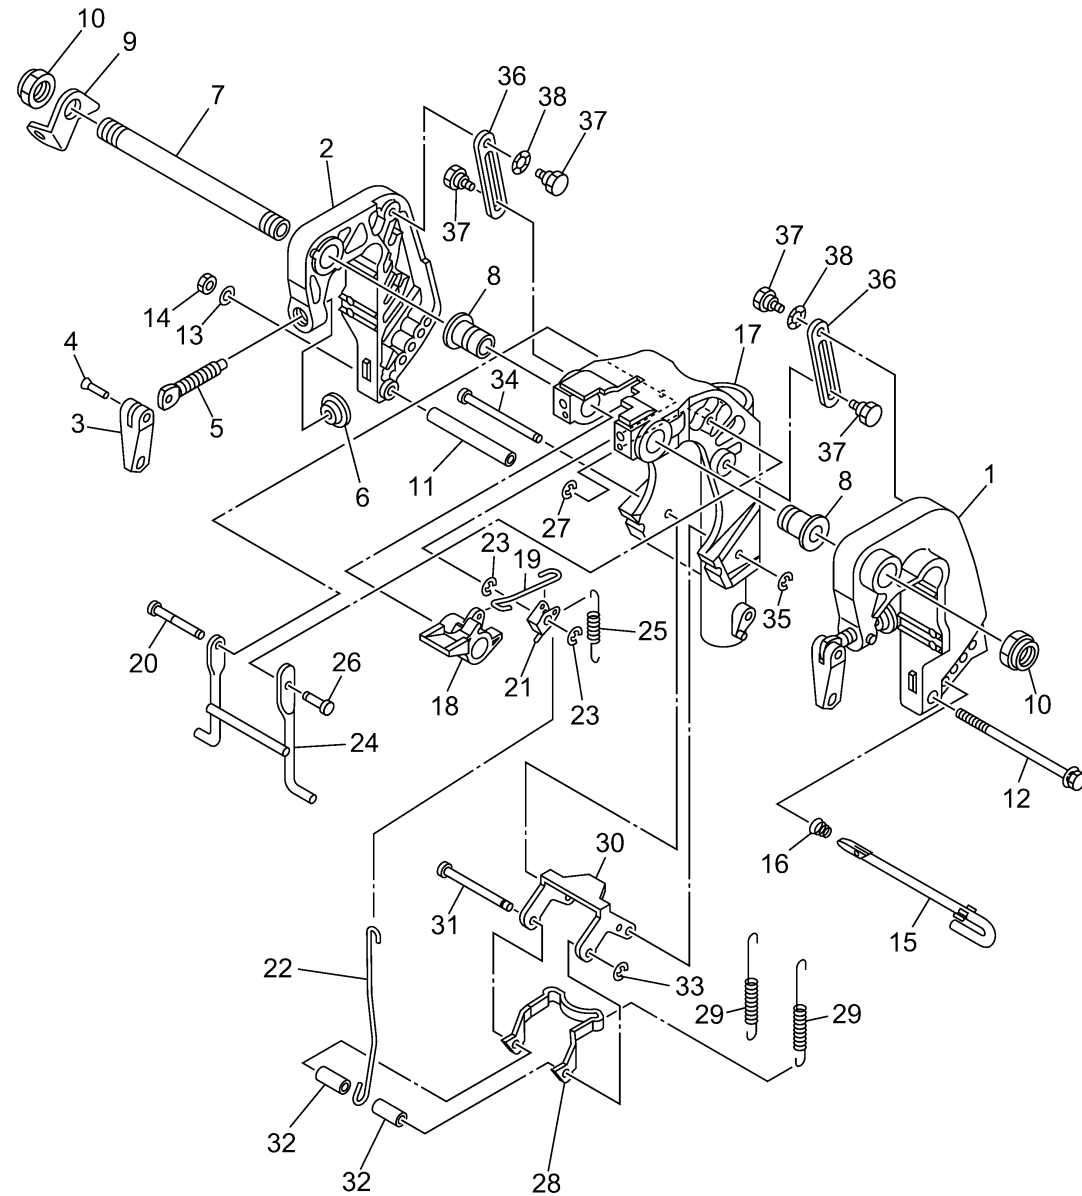

BRACKET 1

6DRC100-X190

Ref No.	Part Number	Description	Qty	Remarks
1	6AH-43111-00-8D	BRACKET, CLAMP 1	1	GRAY
1	6AH-43111-00-CE	BRACKET, CLAMP 1	0	WHITE
2	6AH-43112-00-CE	BRACKET, CLAMP 2	0	WHITE
2	6AH-43112-00-8D	BRACKET, CLAMP 2	1	GRAY
3	6E0-43118-01-00	HANDLE, TRANSOM CLAMP	2	
4	90243-04M01-00	PIN	2	
5	6E7-43116-00-00	SCREW, TRANSOM CLAMP	2	
6	648-43114-01-00	PAD, TRANSOM CLAMP	2	
7	63W-43131-01-00	BOLT, CLAMP BRACKET	1	
7	69A-43131-00-00	BOLT, CLAMP BRACKET	0	FOR RIDE GUIDE
8	90386-22MA4-00	BUSH	2	
9	66R-43113-00-00	PLATE, CLAMP BRACKET	1	
10	90185-22043-00	NUT, SELF-LOCKING	2	GRAY
10	90185-22M11-00	NUT, SELF-LOCKING	0	WHITE
11	90387-06369-00	COLLAR	1	
12	90101-06M18-00	BOLT	1	
13	92995-06600-00	WASHER	1	
14	95380-06700-00	NUT	1	
15	6L2-43160-01-00	TILT ROD ASSY	1	
16	90502-10M07-00	SPRING, CONICAL	1	

CONTINUED ON NEXT FRAME >

BRACKET 1

6DRC100-X190

Ref No.	Part Number	Description	Qty	Remarks
17	6AH-43311-00-CE	BRACKET, SWIVEL 1	0	WHITE, S(17.0")
17	6AH-43311-00-8D	BRACKET, SWIVEL 1	1	GRAY, S(17.0")
17	6AU-43311-10-8D	BRACKET, SWIVEL 1	0	GRAY, L(22.0")
18	6DR-43631-00-00	LEVER, TILT	1	
19	6DR-43616-00-00	ROD, TILT LOCK	1	
20	68T-43646-00-00	SHAFT, LEVER	1	
21	6DR-43641-00-00	LEVER, TILT	1	
22	6AH-43617-00-00	ROD, TILT LOCK	1	
23	99080-05600-00	CIRCLIP	2	
24	6AH-43350-00-00	RECEIVER ASSY	1	
25	90506-18014-00	SPRING, TENSION	1	S(17.0")
25	90506-20025-00	SPRING, TENSION	0	L(22.0")
26	63V-43191-00-00	SHAFT, STOPPER	1	
27	99080-05600-00	CIRCLIP	1	
28	6AH-43614-00-00	PLATE, TILT LOCK	1	
29	90506-20020-00	SPRING, TENSION	2	S(17.0")
29	90506-23016-00	SPRING, TENSION	0	L(22.0")
30	6AH-43615-00-00	PLATE, TILT LOCK	1	
31	68T-43611-00-00	SHAFT, TILT LOCK	1	
32	90387-06138-00	COLLAR	2	

CONTINUED ON NEXT FRAME >

BRACKET 1

Ref No.	Part Number	Description	Qty	Remarks
33	93430-04M03-00	CIRCLIP	1	
34	68T-43659-00-00	SHAFT, REVERSE LOCK	1	
35	99080-05600-00	CIRCLIP	1	
36	6AH-43627-00-00	STOPPER	2	
37	90109-06M84-00	BOLT	4	
38	90206-10M24-00	WASHER, WAVE	2	

FWD
6DRC100-X190