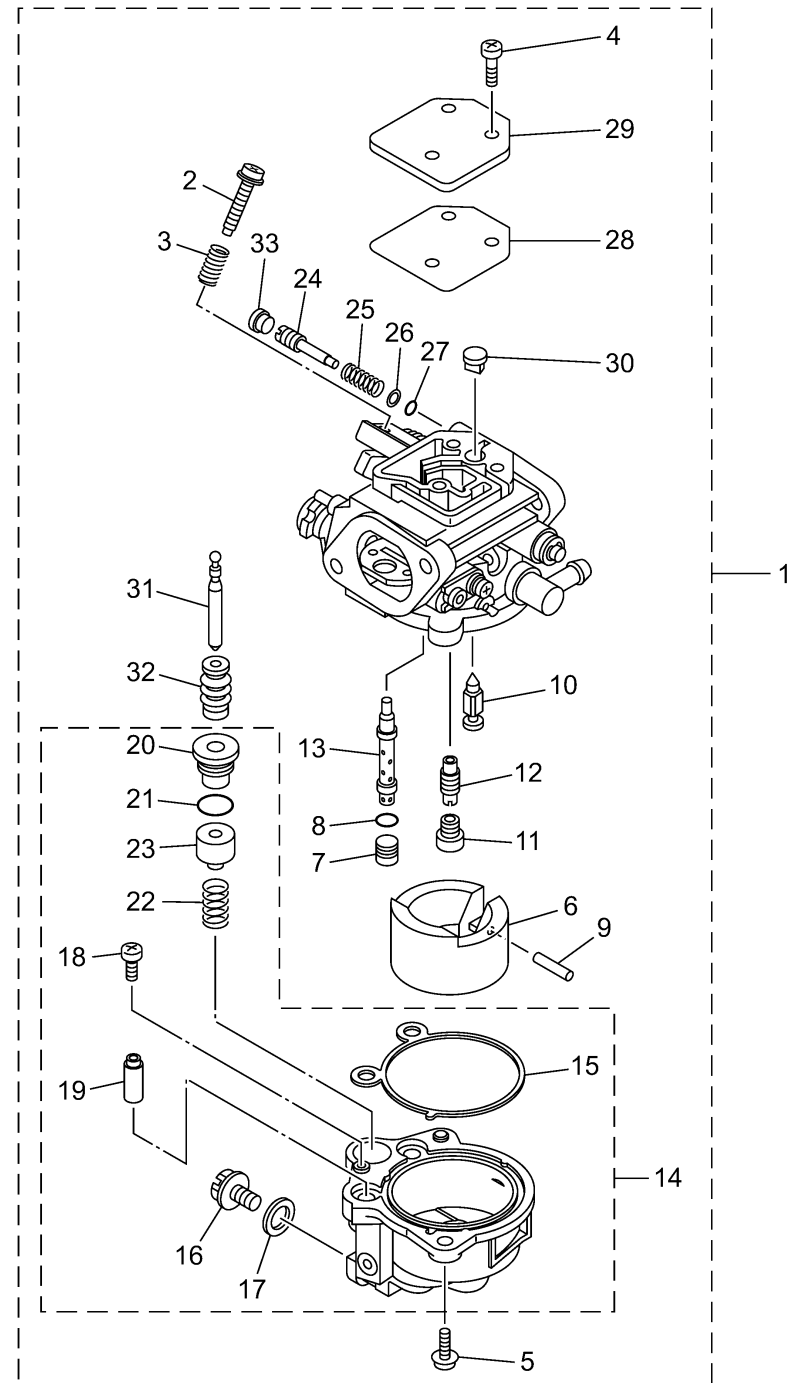

CARBURETOR

Ref No.	Part Number	Description	Qty	Remarks
1	6DR-14301-60-00	CARBURETOR ASSY 1	1	
1	6DR-14301-70-00	CARBURETOR ASSY 1	0	
2	69W-14321-00-00	..SCREW, THROTTLE	1	
3	62Y-14212-00-00	..SPRING, PILOT ADJUSTING	1	
4	6DR-14321-00-00	..SCREW, THROTTLE	3	
5	62Y-14321-00-00	..SCREW, THROTTLE	2	
6	6DR-14385-00-00	..FLOAT	1	
7	6DR-1432A-00-00	..PLUG	1	
8	6DR-14561-00-00	..O-RING	1	
9	4FP-14386-00-00	..PIN, FLOAT	1	
10	6DR-14336-00-00	..NEEDLE	1	
11	6DR-14343-46-00	..JET, MAIN (#92)	1	
12	6DR-14342-71-00	..JET, PILOT (#43)	1	
13	6DR-14341-00-00	..NOZZLE, MAIN	1	
14	6DR-14381-00-00	..BODY, FLOAT CHAMBER	1	
15	6DR-14984-00-00	...GASKET, FLOAT CHAMBER	1	
16	62Y-14383-30-00	...SCREW, DRAIN	1	
17	652-14397-00-00	...O-RING	1	
18	6DR-14216-00-00	...SCREW	1	
19	6DR-14860-00-00CHECK VALVE ASSY	1	

CONTINUED ON NEXT FRAME >

6DRA110-W080

CARBURETOR

Ref No.	Part Number	Description	Qty	Remarks
20	6DR-14680-00-00	...STOPPER	1	
21	6DR-14147-00-00	...O-RING	1	
22	6DR-14335-00-00	...SPRING, PLUNGER	1	
23	6DR-14371-00-00	...PLUNGER, STARTER	1	
24	6DR-14323-00-00	..SCREW, AIR ADJUSTING	1	
25	6DR-14334-00-00	..SPRING, AIR ADJUSTING	1	
26	6DR-14285-00-00	..WASHER	1	
27	6DR-14397-00-00	..O-RING	1	
28	6DR-14818-00-00	..COVER GASKET	1	
29	6DR-14157-00-00	..COVER, MIXING	1	
30	6DR-14862-00-00	..PLUG	1	
31	6DR-14379-00-00	..ROD, STARTER	1	
32	6DR-14373-00-00	..COVER, PLUNGER CAP	1	
33	6FW-1432A-00-00	..PLUG	1	

6DRA110-W080