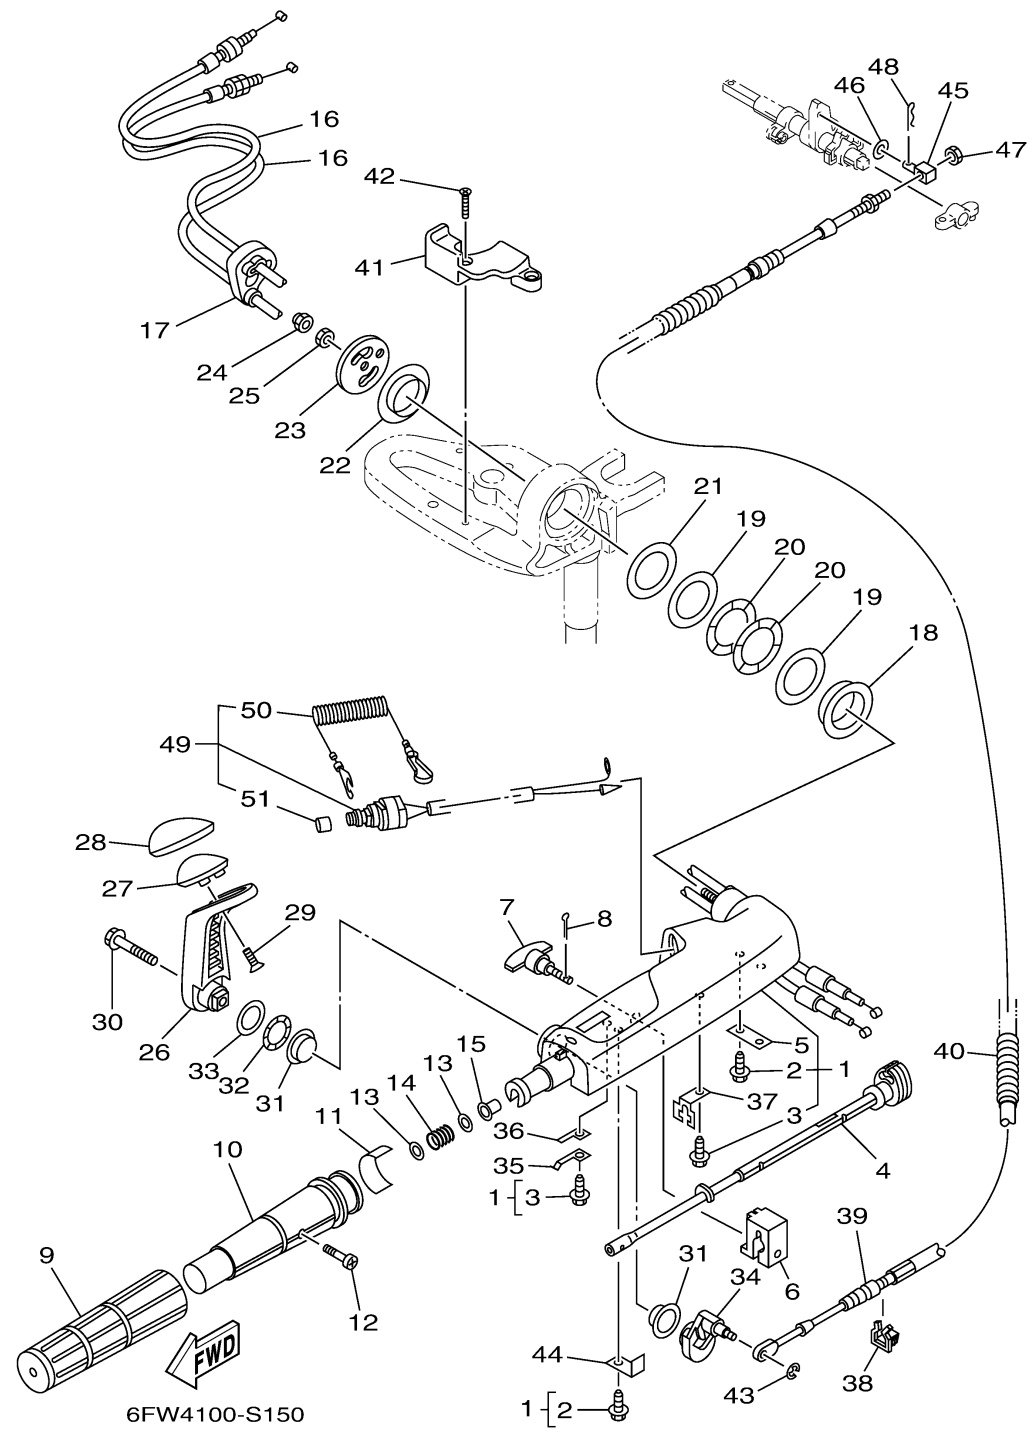

CONTINUED ON NEXT FRAME >

STEERING

Ref No.	Part Number	Description	Qty	Remarks
20	90206-43M22-00	WASHER, WAVE	2	
21	90202-43M57-00	WASHER, PLATE	1	
22	90386-40M99-00	BUSH	1	
23	65W-42131-01-00	COVER, HANDLE STEERING	1	
24	95780-10300-00	NUT, FLANGE	1	
25	95380-10700-00	NUT	1	
26	6DR-44111-00-8D	HANDLE, GEAR SHIFT	1	GRAY
26	6DR-44111-00-CE	HANDLE, GEAR SHIFT	0	WHITE
27	6DR-44173-00-00	LEVER, SHIFT CONTROL	1	
28	6DR-42129-01-00	BUSHING, RUBBER	1	
29	97780-60920-00	SCREW, TAPPING	2	
30	97E95-08535-00	BOLT, HEXAGON W/W DEEP RECESS	1	
31	90386-26MA3-00	BUSH	2	
32	90206-26M25-00	WASHER, WAVE	1	
33	90202-26M59-00	WASHER, PLATE	1	
34	6DR-44113-A0-00	CAM PLATE, HANDLE	1	
35	6DR-44116-00-00	SPRING	1	
36	66R-44118-00-00	BRACKET	1	
37	66R-48538-00-00	CLAMP, CABLE 1	1	
38	63D-48538-00-00	CLAMP, CABLE 1	1	

CONTINUED ON NEXT FRAME >

STEERING

Ref No.	Part Number	Description	Qty	Remarks
39	6DR-48321-00-00	CABLE	1	
40	90447-13015-00	TUBE	1	
41	6DR-82594-00-00	CLAMP	1	
42	90151-05003-00	SCREW, COUNTERSUNK	2	
43	99080-04600-00	CIRCLIP	1	
44	6DR-44114-00-00	STOPPER	1	
45	66R-48344-01-00	CABLE END, REMOTE CONTROL	1	
46	90201-06117-00	WASHER, PLATE	1	
47	90170-05M38-00	NUT	1	
48	91490-20012-00	PIN. COTTER	1	
49	65W-82575-01-00	ENGINE STOP SWITCH ASSY	1	
50	682-82556-00-00	. .LANYARD, STOP SWITCH	1	
51	689-8257Y-00-00	. .CAP	1	