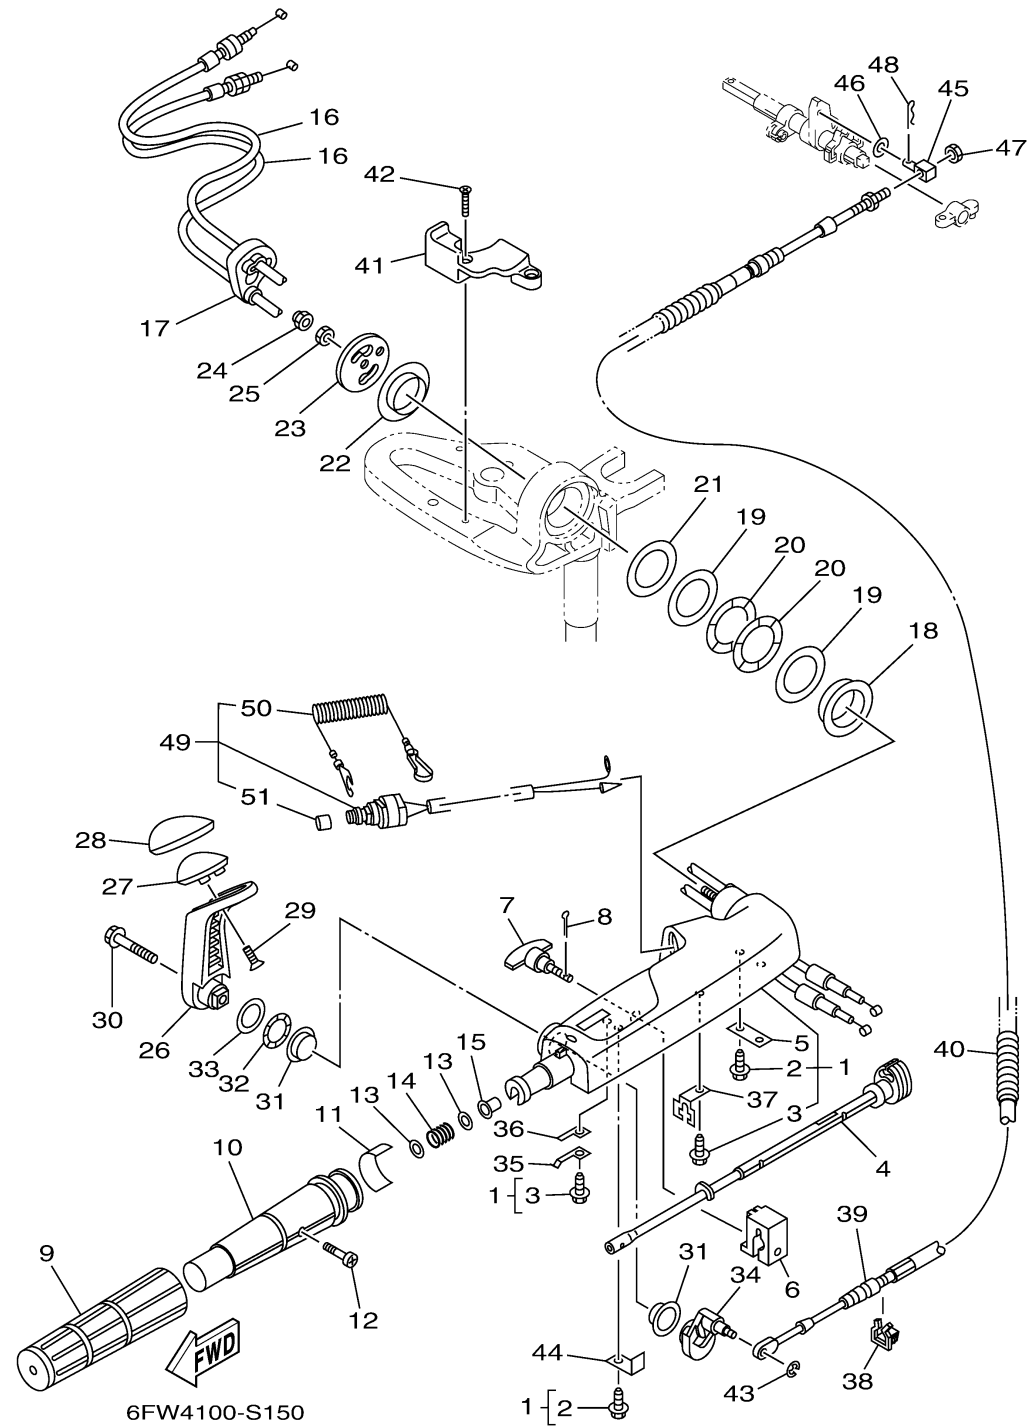

STEERING

Ref No.	Part Number	Description	Qty	Remarks
1	6DR-42101-00-8D	HANDLE, STEERING	1	GRAY
1	6DR-42101-00-CE	HANDLE, STEERING	0	WHITE
2	90109-06M86-00	. BOLT	2	
3	90109-06M80-00	. .BOLT	2	
4	6DR-42138-01-00	LEVER, THROTTLE	1	
5	65W-42159-00-00	STAY	1	
6	6DR-42126-00-00	FRICITION, STEERING HANDLE GRIP	1	
7	65W-42125-00-00	BOLT, FRICTION ADJUSTING	1	
8	91490-16010-00	PIN. COTTER	1	
9	67D-42177-01-00	RUBBER, HANDLE	1	
10	67D-42119-01-00	GRIP, STEERING HANDLE	1	
11	6DR-42137-00-00	INDICATOR, THROTTLE	1	
12	90152-05011-00	SCREW, COUNTERSUNK	1	
13	90201-10M02-00	.WASHER, PLATE	2	
14	90501-23215-00	SPRING, COMPRESSION	1	
15	90386-08032-00	BUSH	1	
16	6DR-26301-00-00	THROTTLE CABLE ASSY	2	
17	6DR-26316-01-00	BOOT, THROTTLE CABLE	1	
18	66R-42171-00-00	BUSHING	1	
19	90201-43M00-00	WASHER, PLATE	2	

CONTINUED ON NEXT FRAME >

STEERING

Ref No.	Part Number	Description	Qty	Remarks
20	90206-43M22-00	WASHER, WAVE	2	
21	90202-43M57-00	WASHER, PLATE	1	
22	90386-40M99-00	BUSH	1	
23	65W-42131-01-00	COVER, HANDLE STEERING	1	
24	95780-10300-00	NUT, FLANGE	1	
25	95380-10700-00	NUT	1	
26	6DR-44111-00-8D	HANDLE, GEAR SHIFT	1	GRAY
26	6DR-44111-00-CE	HANDLE, GEAR SHIFT	0	WHITE
27	6DR-44173-00-00	LEVER, SHIFT CONTROL	1	
28	6DR-42129-01-00	BUSHING, RUBBER	1	
29	97780-60920-00	SCREW, TAPPING	2	
30	97E95-08535-00	BOLT, HEXAGON W/W DEEP RECESS	1	
31	90386-26MA3-00	BUSH	2	
32	90206-26M25-00	WASHER, WAVE	1	
33	90202-26M59-00	WASHER, PLATE	1	
34	6DR-44113-A0-00	CAM PLATE, HANDLE	1	
35	6DR-44116-00-00	SPRING	1	
36	66R-44118-00-00	BRACKET	1	
37	66R-48538-00-00	CLAMP, CABLE 1	1	
38	63D-48538-00-00	CLAMP, CABLE 1	1	