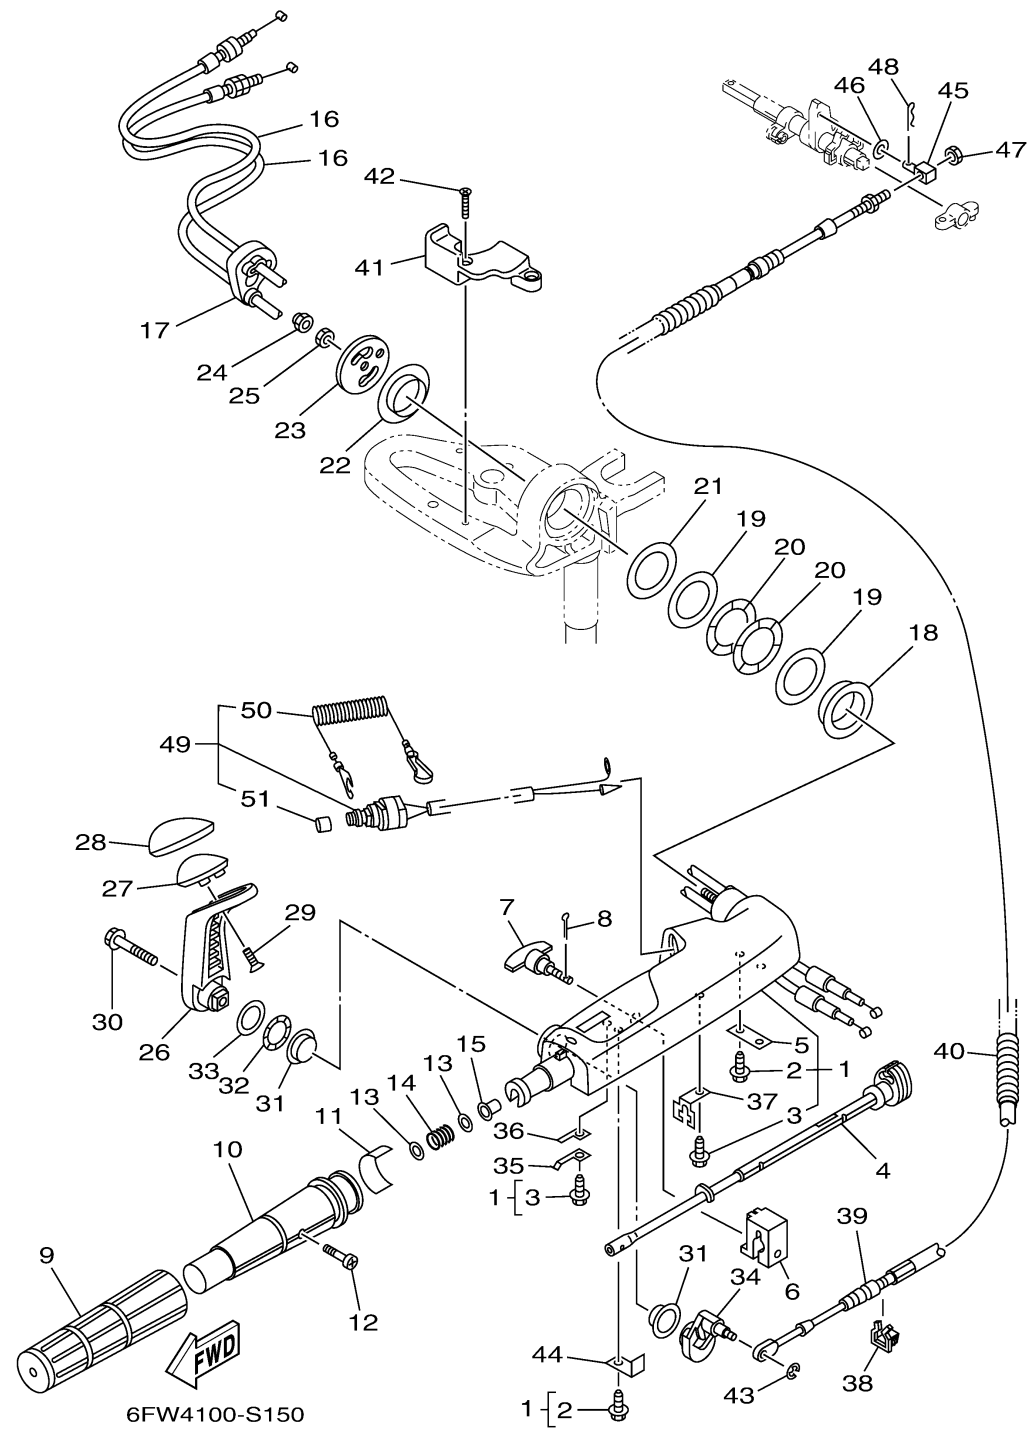

STEERING

Ref No.	Part Number	Description	Qty	Remarks
1	6DR-42101-00-8D	HANDLE, STEERING	1	GRAY
1	6DR-42101-00-CE	HANDLE, STEERING	0	WHITE
2	90109-06M86-00	. BOLT	2	
3	90109-06M80-00	. .BOLT	2	
4	6DR-42138-01-00	LEVER, THROTTLE	1	
5	65W-42159-00-00	STAY	1	
6	6DR-42126-00-00	FRICITION, STEERING HANDLE GRIP	1	
7	65W-42125-00-00	BOLT, FRICTION ADJUSTING	1	
8	91490-16010-00	PIN. COTTER	1	
9	67D-42177-01-00	RUBBER, HANDLE	1	
10	67D-42119-01-00	GRIP, STEERING HANDLE	1	
11	6DR-42137-00-00	INDICATOR, THROTTLE	1	
12	90152-05011-00	SCREW, COUNTERSUNK	1	
13	90201-10M02-00	.WASHER, PLATE	2	
14	90501-23215-00	SPRING, COMPRESSION	1	
15	90386-08032-00	BUSH	1	
16	6DR-26301-00-00	THROTTLE CABLE ASSY	2	
17	6DR-26316-01-00	BOOT, THROTTLE CABLE	1	
18	66R-42171-00-00	BUSHING	1	
19	90201-43M00-00	WASHER, PLATE	2	

CONTINUED ON NEXT FRAME >

STEERING

Ref No.	Part Number	Description	Qty	Remarks
20	90206-43M22-00	WASHER, WAVE	2	
21	90202-43M57-00	WASHER, PLATE	1	
22	90386-40M99-00	BUSH	1	
23	65W-42131-01-00	COVER, HANDLE STEERING	1	
24	95780-10300-00	NUT, FLANGE	1	
25	95380-10700-00	NUT	1	
26	6DR-44111-00-8D	HANDLE, GEAR SHIFT	1	GRAY
26	6DR-44111-00-CE	HANDLE, GEAR SHIFT	0	WHITE
27	6DR-44173-00-00	LEVER, SHIFT CONTROL	1	
28	6DR-42129-01-00	BUSHING, RUBBER	1	
29	97780-60920-00	SCREW, TAPPING	2	
30	97E95-08535-00	BOLT, HEXAGON W/W DEEP RECESS	1	
31	90386-26MA3-00	BUSH	2	
32	90206-26M25-00	WASHER, WAVE	1	
33	90202-26M59-00	WASHER, PLATE	1	
34	6DR-44113-A0-00	CAM PLATE, HANDLE	1	
35	6DR-44116-00-00	SPRING	1	
36	66R-44118-00-00	BRACKET	1	
37	66R-48538-00-00	CLAMP, CABLE 1	1	
38	63D-48538-00-00	CLAMP, CABLE 1	1	