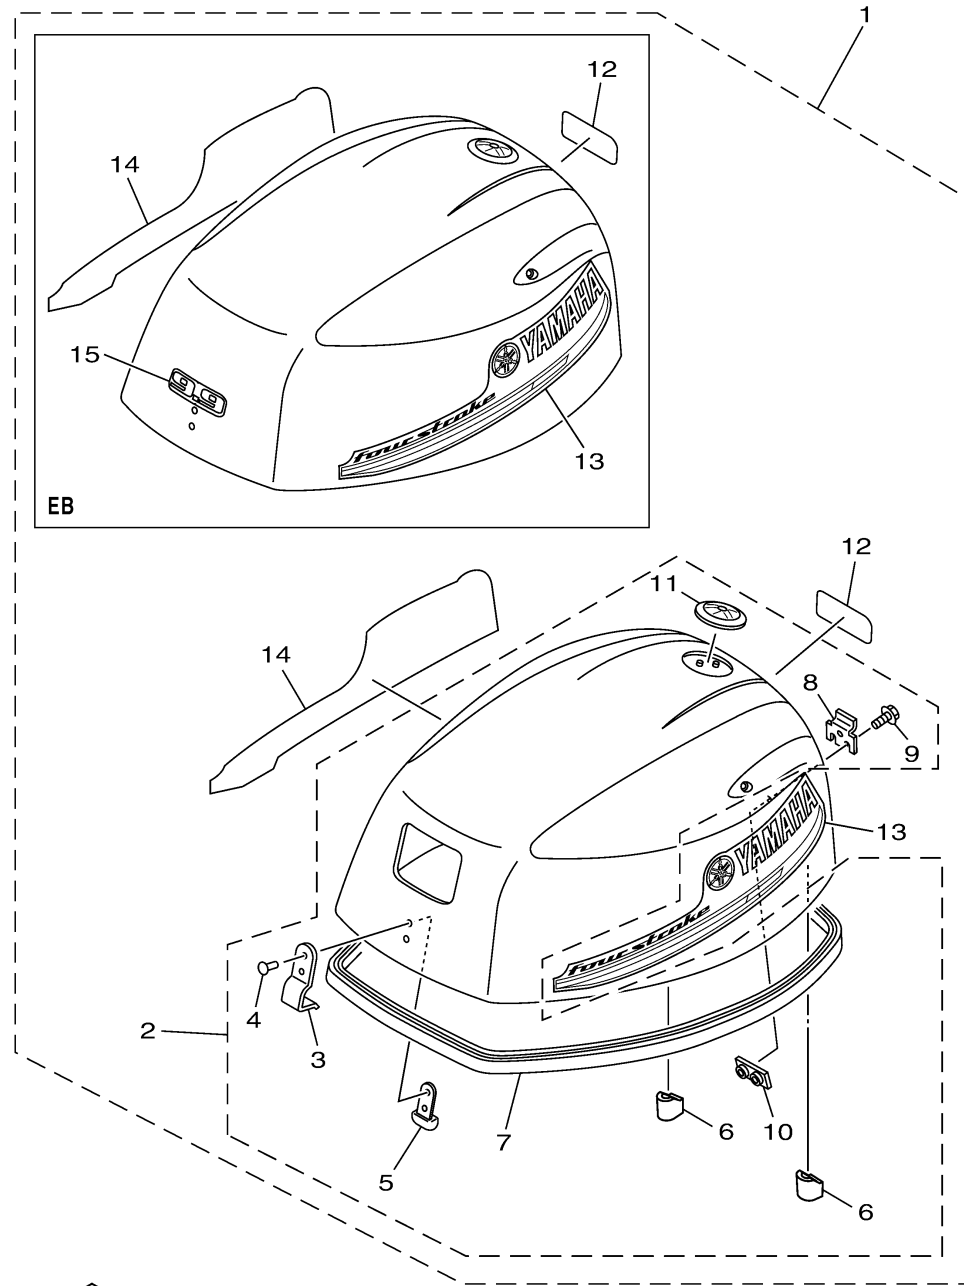

TOP COWLING 1

Ref No.	Part Number	Description	Qty	Remarks
1	6DR-42610-02-00	TOP COWLING ASSY	1	GRAY
1	6DR-42610-12-00	TOP COWLING ASSY	0	GRAY
2	6DR-4261A-02-00	..TOP COWLING W/O GRAPHICS	1	
2	6DR-4261A-12-00	..TOP COWLING W/O GRAPHICS	0	
3	6DR-42651-00-00	...HOOK	1	
4	90266-04005-00	...RIVET	2	
5	6DR-42649-01-00	...HOLDER, CLAMP BAND	1	
6	6BG-42662-01-00	...DAMPER	2	
7	60R-42615-00-00	...SEAL	1	
8	60R-42652-00-00	...HOOK	1	
9	97595-05514-00	...BOLT, WITH WASHER	2	
10	68T-42649-00-00	...HOLDER, CLAMP BAND	1	
11	6AH-42697-10-00	...TUNING FORK MARK	1	
12	6AU-42678-11-00	..GRAPHIC, REAR	1	
13	60R-42675-01-00	..GRAPHIC, SIDE 1	1	
14	60R-42676-11-00	..GRAPHIC, SIDE 2	1	
15	6AU-42678-11-00	..GRAPHIC, REAR	0	