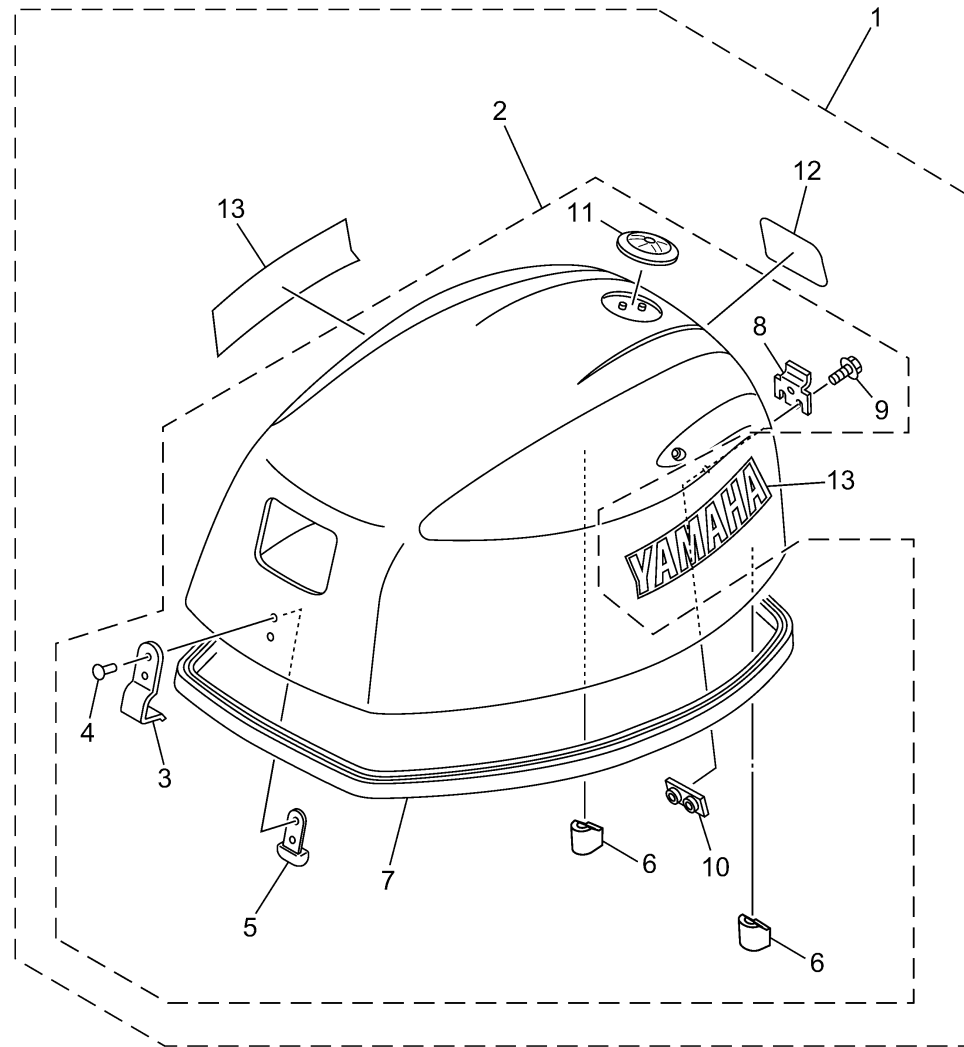

TOP COWLING 2

Ref No.	Part Number	Description	Qty	Remarks
1	6DR-42610-40-CE	TOP COWLING ASSY	0	WHITE
2	6DR-4261A-02-00	..TOP COWLING W/O GRAPHICS	0	
3	6DR-42651-00-00	...HOOK	0	
4	90266-04005-00	...RIVET	0	
5	6DR-42649-01-00	...HOLDER, CLAMP BAND	0	
6	6BG-42662-01-00	...DAMPER	0	
7	60R-42615-00-00	...SEAL	0	
8	60R-42652-00-00	...HOOK	0	
9	97595-05514-00	...BOLT, WITH WASHER	0	
10	68T-42649-00-00	...HOLDER, CLAMP BAND	0	
11	6AH-42697-10-00	...TUNING FORK MARK	0	
12	6DR-42678-00-00	..GRAPHIC, REAR	0	
13	6EA-42675-00-00	..GRAPHIC, SIDE 1	0	

6DRC100-X020