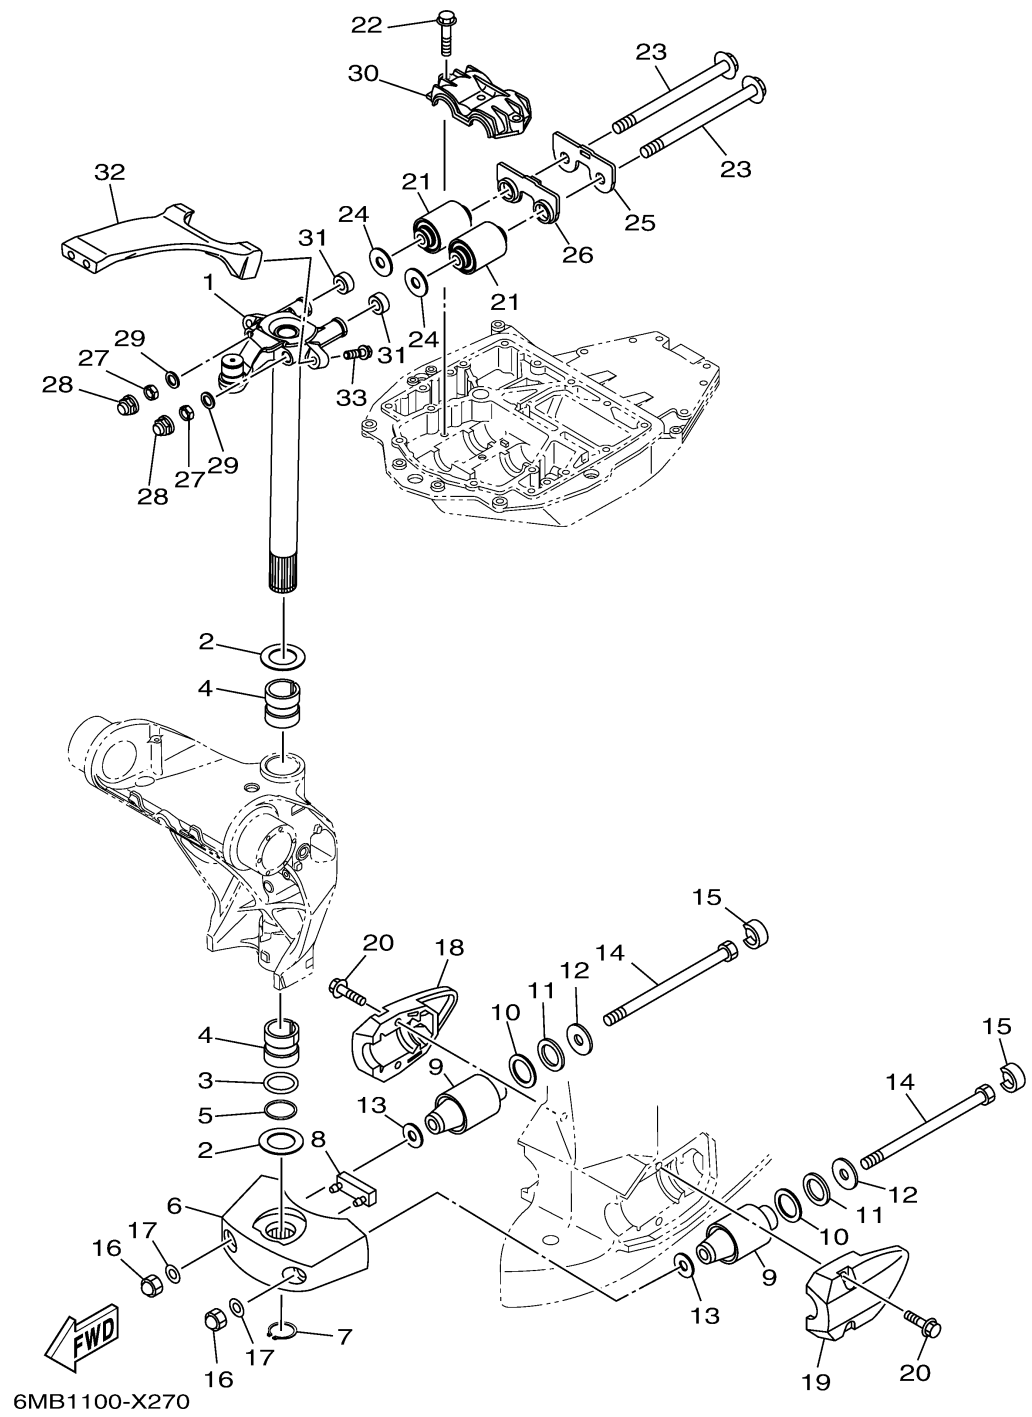

BRACKET 4

Ref No.	Part Number	Description	Qty	Remarks
1	6LP-42510-00-8D	STEERING BRACKET ASSY	1	GRAY
1	6LP-42510-00-CE	STEERING BRACKET ASSY	0	WHITE
1	6LP-42510-00-CJ	STEERING BRACKET ASSY	0	WARM WHITE
2	90201-38M60-00	WASHER, PLATE	2	
3	93210-37MH7-00	O-RING	1	
4	90386-38M32-00	BUSH	2	
5	90202-40M47-00	WASHER, PLATE	1	
6	68V-44551-00-8D	HOUSING, LOWER MOUNT RUBBER 1	1	GRAY
6	68V-44551-00-CE	HOUSING, LOWER MOUNT RUBBER 1	0	WHITE
6	68V-44551-00-CJ	HOUSING, LOWER MOUNT RUBBER 1	0	WARM WHITE
7	93410-36102-00	CIRCLIP	1	
8	61A-44575-01-00	DAMPER, LOWER MOUNT RUBBER	1	
9	60V-44555-00-00	MOUNT DAMPER, LOWER SIDE	2	L(20.3")
9	63P-44555-00-00	MOUNT DAMPER, LOWER SIDE	0	X(25.2")
10	90201-35008-00	WASHER, PLATE	2	
11	90202-32M19-00	WASHER, PLATE	2	
12	90201-16M55-00	WASHER, PLATE	2	
13	90201-15M58-00	WASHER, PLATE	2	
14	90101-14005-00	BOLT	2	
15	69J-44533-00-00	DAMPER, UPPER MOUNT RUBBER	2	

CONTINUED ON NEXT FRAME >

BRACKET 4

Ref No.	Part Number	Description	Qty	Remarks
16	90176-14002-00	NUT, CAP	2	
17	92995-14600-00	WASHER	2	
18	63P-44553-00-8D	COVER, LOWER MOUNT	1	GRAY
18	63P-44553-00-CE	COVER, LOWER MOUNT	0	WHITE
18	63P-44553-00-CJ	COVER, LOWER MOUNT	0	WARM WHITE
19	63P-44556-00-CJ	COVER, LOWER MOUNT 2	0	WARM WHITE
19	63P-44556-00-CE	COVER, LOWER MOUNT 2	0	WHITE
19	63P-44556-00-8D	COVER, LOWER MOUNT 2	1	GRAY
20	90119-10058-00	BOLT, WITH WASHER	4	
21	6DA-44514-00-00	MOUNT DAMPER, UPPER SIDE	2	
22	90119-10024-00	BOLT, WITH WASHER	3	
23	90105-14012-00	BOLT, FLANGE	2	
24	90201-16M01-00	WASHER, PLATE	2	
25	6DA-44526-00-00	PLATE	1	
26	6DA-44532-00-00	STOPPER, UPPER MOUNT	1	
27	90185-14M00-00	NUT, SELF-LOCKING	2	
28	6DA-44194-00-00	CAP	2	
29	92995-14600-00	WASHER	2	
30	63P-44511-00-00	COVER, UPPER MOUNT	1	
31	90387-14004-00	COLLAR	2	