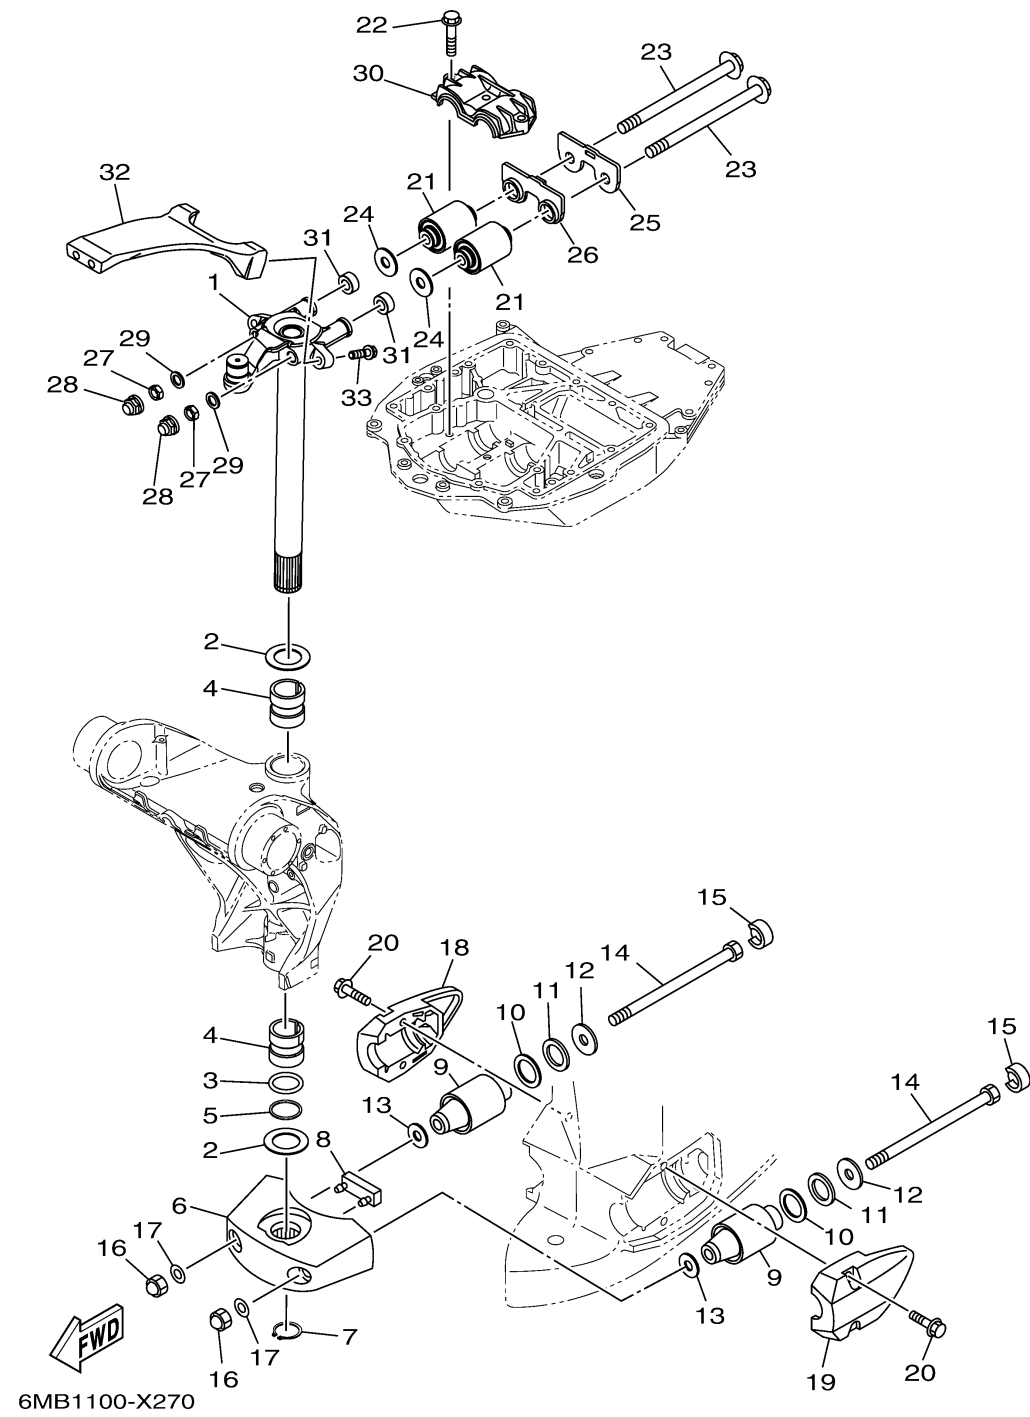

CONTINUED ON NEXT FRAME >

BRACKET 4

Ref No.	Part Number	Description	Qty	Remarks
16	90176-14002-00	NUT, CAP	2	
17	92995-14600-00	WASHER	2	
18	63P-44553-00-8D	COVER, LOWER MOUNT	1	GRAY
18	63P-44553-00-CE	COVER, LOWER MOUNT	0	WHITE
18	63P-44553-00-CJ	COVER, LOWER MOUNT	0	WARM WHITE
19	63P-44556-00-CJ	COVER, LOWER MOUNT 2	0	WARM WHITE
19	63P-44556-00-CE	COVER, LOWER MOUNT 2	0	WHITE
19	63P-44556-00-8D	COVER, LOWER MOUNT 2	1	GRAY
20	90119-10058-00	BOLT, WITH WASHER	4	
21	6DA-44514-00-00	MOUNT DAMPER, UPPER SIDE	2	
22	90119-10024-00	BOLT, WITH WASHER	3	
23	90105-14012-00	BOLT, FLANGE	2	
24	90201-16M01-00	WASHER, PLATE	2	
25	6DA-44526-00-00	PLATE	1	
26	6DA-44532-00-00	STOPPER, UPPER MOUNT	1	
27	90185-14M00-00	NUT, SELF-LOCKING	2	
28	6DA-44194-00-00	CAP	2	
29	92995-14600-00	WASHER	2	
30	63P-44511-00-00	COVER, UPPER MOUNT	1	
31	90387-14004-00	COLLAR	2	

CONTINUED ON NEXT FRAME >

BRACKET 4

Ref No.	Part Number	Description	Qty	Remarks
32	6LP-45851-00-CE	.FORK, STEERING	0	WHITE
32	6LP-45851-00-8D	.FORK, STEERING	1	GRAY
32	6LP-45851-00-CJ	.FORK, STEERING	0	WARM WHITE
33	90119-10040-00	BOLT, WITH WASHER	2	