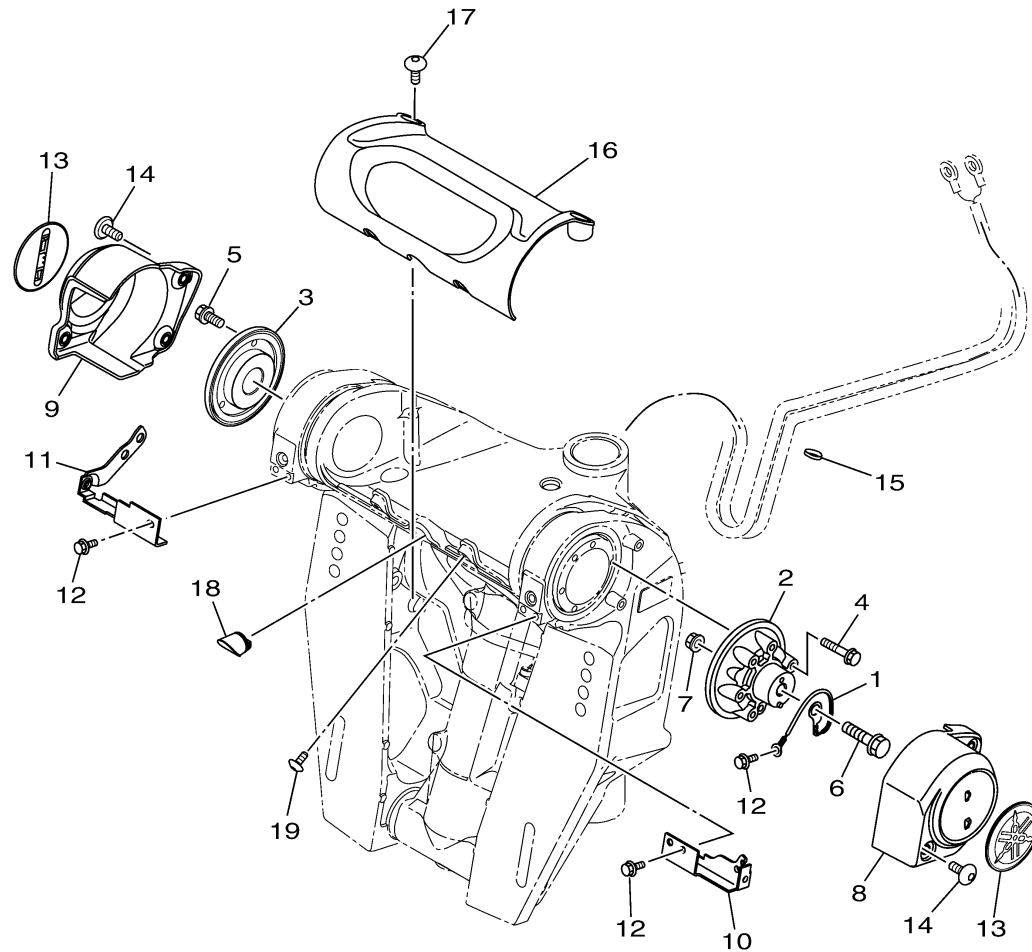

# BRACKET 3

Ref No.	Part Number	Description	Qty	Remarks
1	6LH-82147-00-00	WIRE, LEAD 5	1	
2	6LH-43341-00-00	COVER, SWIVEL SIDE 1	1	
3	6LH-43342-00-00	COVER, SWIVEL SIDE 2	1	
4	90119-06323-00	BOLT, WITH WASHER	6	
5	97E75-06520-00	BOLT, HEXAGON W/W DEEP RECESS	3	
6	90119-10058-00	BOLT, WITH WASHER	1	
7	90179-10M03-00	NUT	1	
8	6LP-43381-00-8D	COVER, 2	1	
9	6LR-43382-00-8D	COVER, 3	1	
10	6LP-44526-00-00	PLATE	1	
11	6LP-44536-00-00	PLATE 2	1	
12	97E95-06512-00	BOLT, HEXAGON W/W DEEP RECESS	3	
13	6DA-42697-00-00	TUNING FORK MARK	2	
14	90111-06144-00	BOLT, HEXAGON SOCKET BUTTON	6	
15	90465-11M10-00	.CLAMP	1	
16	6LH-43318-00-8D	COVER	1	
17	90111-06144-00	BOLT, HEXAGON SOCKET BUTTON	2	
18	6LH-43885-00-00	GROMMET	1	
19	90111-06144-00	BOLT, HEXAGON SOCKET BUTTON	2	

6LR1100-X290