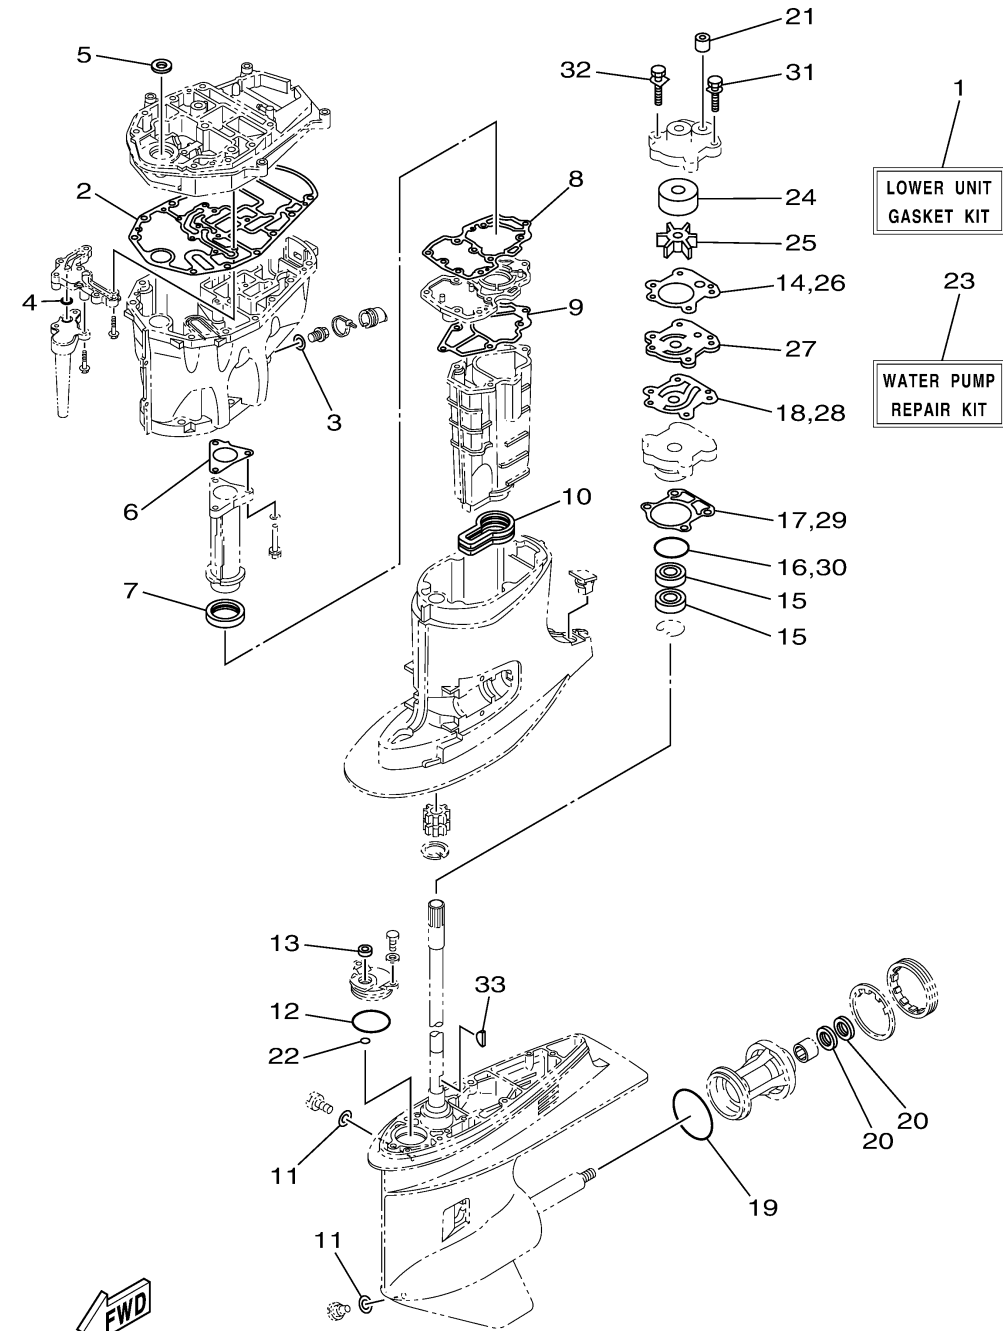

REPAIR KIT 2

6C2E100-R350

Ref No.	Part Number	Description	Qty	Remarks
1	6C6-W0001-22-00	LOWER UNIT GASKET KIT	1	
2	6C5-15312-01-00	..GASKET, OIL PAN	1	
3	90430-14M09-00	..GASKET	1	
4	93210-12790-00	..O-RING	1	
5	93103-18011-00	..OIL SEAL	1	
6	6C5-41133-00-00	..GASKET, EXHAUST MANIFOLD 1	1	
7	6C5-46132-00-00	..GASKET 1	1	
8	6C5-41134-00-00	..GASKET, EXHAUST MANIFOLD 2	1	
9	6C5-41135-00-00	..GASKET, EXHAUST MANIFOLD	1	
10	6C5-45123-00-00	..GASKET, MUFFLER	1	
11	90430-08003-00	..GASKET	2	
12	93210-49046-00	..O-RING	1	
13	93106-09014-00	..OIL SEAL	1	
14	6H3-44315-A0-00	..GASKET, WATER PUMP	1	
15	93101-23070-00	..OIL SEAL	2	
16	93210-46044-00	..O-RING	1	
17	688-44316-A0-00	..GASKET, WATER PUMP	1	
18	6H3-44324-A0-00	..GASKET, CARTRIDGE	1	
19	93210-86M39-00	..O-RING	1	
20	93101-25M03-00	..OIL SEAL	2	

CONTINUED ON NEXT FRAME >

REPAIR KIT 2

6C2E100-R350

Ref No.	Part Number	Description	Qty	Remarks
21	663-44366-01-00	..DAMPER, WATER SEAL 2	1	
22	93210-07003-00	..O-RING	1	
23	6H3-W0078-02-00	WATER PUMP REPAIR KIT	1	
24	663-44322-00-00	..INSERT, CARTRIDGE	1	
25	6H3-44352-00-00	..IMPELLER	1	
26	6H3-44315-A0-00	..GASKET, WATER PUMP	1	
27	6H3-44323-00-00	..OUTER PLATE, CARTRIDGE	1	
28	6H3-44324-A0-00	..GASKET, CARTRIDGE	1	
29	688-44316-A0-00	..GASKET, WATER PUMP	1	
30	93210-46044-00	..O-RING	1	
31	90119-08191-00	..BOLT, WITH WASHER	2	
32	90119-08194-00	..BOLT, WITH WASHER	2	
33	90280-03M03-00	..KEY, WOODRUFF	1	