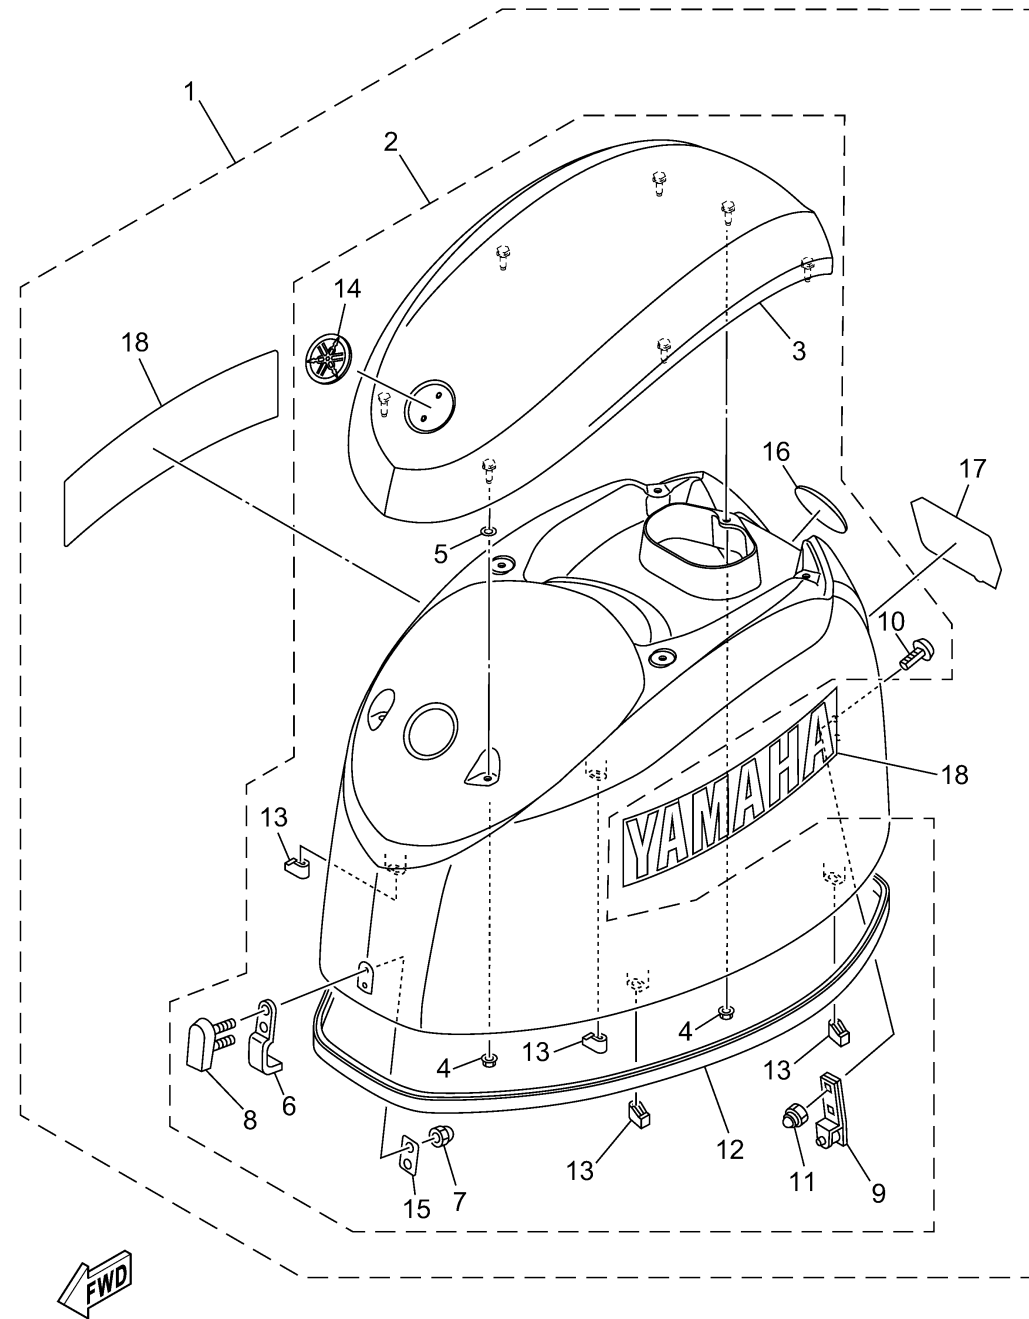

# TOP COWLING

6C2N100-Z020

Ref No.	Part Number	Description	Qty	Remarks
1	6C2-42610-40-8D	TOP COWLING ASSY	1	
2	6CJ-4261A-10-8D	..TOP COWLING W/O GRAPHICS	1	
3	6CJ-42613-10-8D	...MOLDING, AIR DUCT	1	
4	90179-06M28-00	...NUT	7	
5	6CB-42545-00-00	...WASHER, PLAIN	4	
6	6CJ-42651-00-00	...HOOK	1	
7	95380-05800-00	...NUT	2	
8	6BG-42851-00-00	...COVER, CLAMP	1	
9	6BG-42652-00-00	...HOOK	1	
10	90109-06047-00	...BOLT	2	
11	90185-06M05-00	...NUT, SELF-LOCKING	2	
12	6CJ-42615-10-00	...SEAL	1	
13	6BG-42662-01-00	...DAMPER	4	
14	6AH-42697-10-00	...TUNING FORK MARK	1	
15	6BG-42649-00-00	...HOLDER, CLAMP BAND	1	
16	6DA-42697-00-00	...TUNING FORK MARK	1	
17	6C2-42678-10-00	..GRAPHIC, REAR	1	
18	6CJ-2153A-00-00	..EMBLEM, YAMAHA	2	