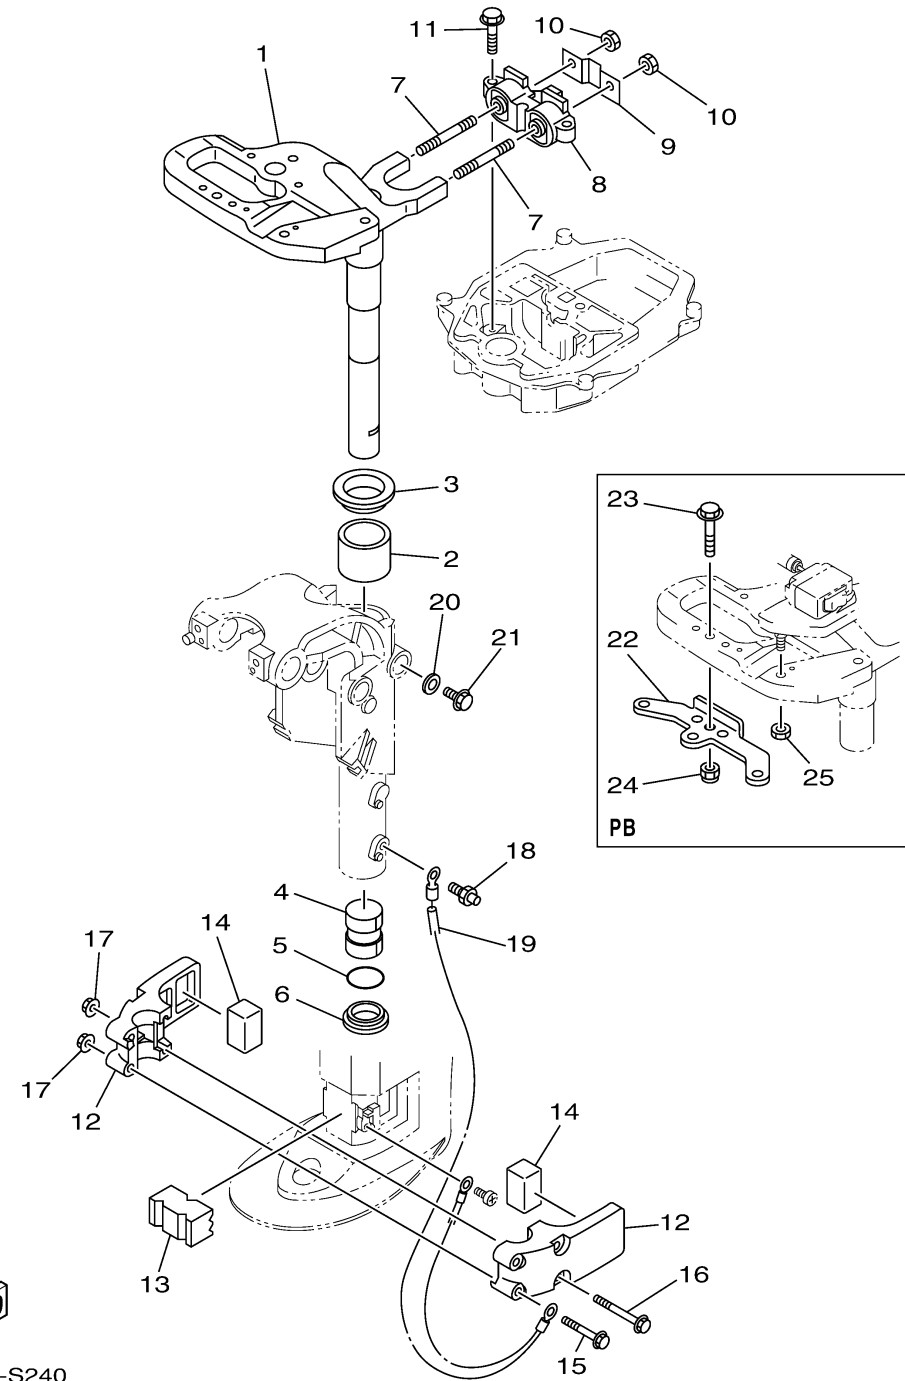

BRACKET 2

Ref No.	Part Number	Description	Qty	Remarks
1	6AU-42511-10-8D	BRACKET, STEERING	1	GRAY
1	6AU-42511-10-CE	BRACKET, STEERING	0	WHITE
2	90386-40001-00	BUSH	1	
3	90209-40008-00	WASHER	1	
4	90386-30048-00	BUSH	1	
5	93210-29M94-00	O-RING	1	
6	90386-30M60-00	BUSH	1	
7	90116-08M54-00	BOLT, STUD	2	
8	68T-44517-10-00	MOUNT RUBBER	1	
9	68T-44526-00-00	PLATE	1	
10	95380-08600-00	NUT	2	
11	97E75-06525-00	BOLT, HEXAGON W/W DEEP RECESS	2	
12	6AU-44551-00-CE	HOUSING, LOWER MOUNT RUBBER 1	0	WHITE
12	6AU-44551-00-8D	HOUSING, LOWER MOUNT RUBBER 1	2	GRAY
13	6AU-44557-01-00	MOUNT DAMPER, LOWER FRONT	1	
14	682-44555-30-00	MOUNT DAMPER, LOWER SIDE	2	
15	90119-06012-00	BOLT, WITH WASHER	2	
16	90119-06198-00	BOLT, WITH WASHER	2	
17	90179-06M28-00	NUT	4	
18	93700-06004-00	NIPPLE, GREASE	1	

CONTINUED ON NEXT FRAME >

6EA6100-S240

BRACKET 2

Ref No.	Part Number	Description	Qty	Remarks
19	68T-82127-00-00	WIRE, LEAD 2	1	
20	92995-06600-00	WASHER	1	
21	97E95-06514-00	BOLT, HEXAGON W/W DEEP RECESS	1	
22	69G-48511-10-00	HOOK, STEERING	0	
23	97E95-08535-00	BOLT, HEXAGON W/W DEEP RECESS	0	
24	90185-08057-00	NUT, SELF-LOCKING	0	
25	90185-06M07-00	NUT, SELF-LOCKING	0	