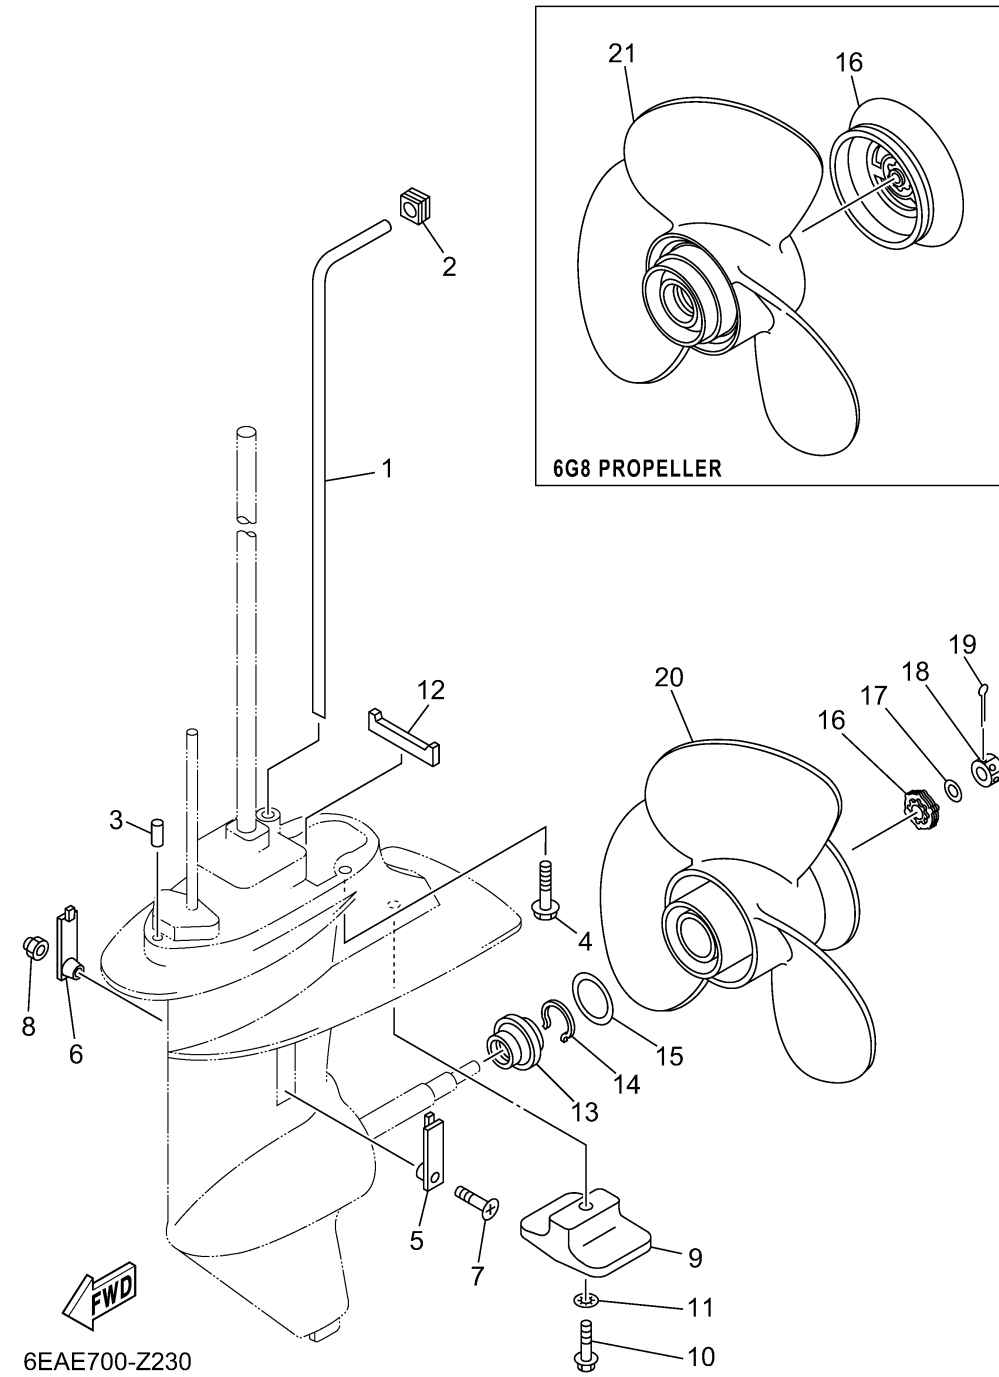

LOWER CASING DRIVE 2

Ref No.	Part Number	Description	Qty	Remarks
1	68T-44361-10-00	TUBE, WATER 1	1	L(21.7")
1	69G-44361-20-00	TUBE, WATER 1	0	X(24.4")
2	63V-44365-11-00	DAMPER, WATER SEAL 1	1	
3	93604-12M07-00	PIN, DOWEL	2	
4	97E95-08535-00	BOLT, HEXAGON W/W DEEP RECESS	4	L(21.7")
5	6G1-45214-00-00	COVER, WATER INLET 1	1	
6	63V-45215-00-00	COVER, WATER INLET 2	1	
7	90152-05011-00	SCREW, COUNTERSUNK	1	
8	90185-05002-00	NUT, NYLON	1	
9	61N-45251-01-00	ANODE	1	
10	95D95-06030-00	BOLT, FLANGE DEEP RECESS	1	
11	92990-06300-00	WASHER, INTERNAL TOOTH	1	
12	63V-45375-00-00	DAMPER, SEAL	1	
13	6G8-45987-02-00	SPACER 1	1	
14	93450-10M04-00	CIRCLIP	1	
15	90201-31MA3-00	WASHER, PLATE	1	
16	6G8-45986-00-00	RING, DEFLECTOR	1	FOR 6G8 PROPELLER
16	6G8-45997-00-00	SPACER 2	1	FOR 69G PROPELLER
17	90201-10M02-00	.WASHER, PLATE	1	
18	90171-10M07-00	.NUT, CASTLE	1	

CONTINUED ON NEXT FRAME >

LOWER CASING DRIVE 2

Ref No.	Part Number	Description	Qty	Remarks
19	91490-30025-00	PIN. COTTER	1	
20	69G-45943-00-00	PROPELLER (3X11-3/4"X7-R)	1	UR
20	69G-45941-00-00	PROPELLER (3X11-3/4"X5-3/4"-R)	1	UR
21	6G8-45947-00-00	PROPELLER (3X11-3/4"X9-1/4"-R)	1	UR ALUMINIUM
21	6G8-45941-00-00	PROPELLER (3X11-3/4"X11"-R)	1	UR
21	6G8-45943-00-00	PROPELLER (3X11-3/4"X9-1/4"-R)	1	UR
21	6G8-45945-00-00	PROPELLER(3X11-3/4"X12-1/4"-R)	1	UR