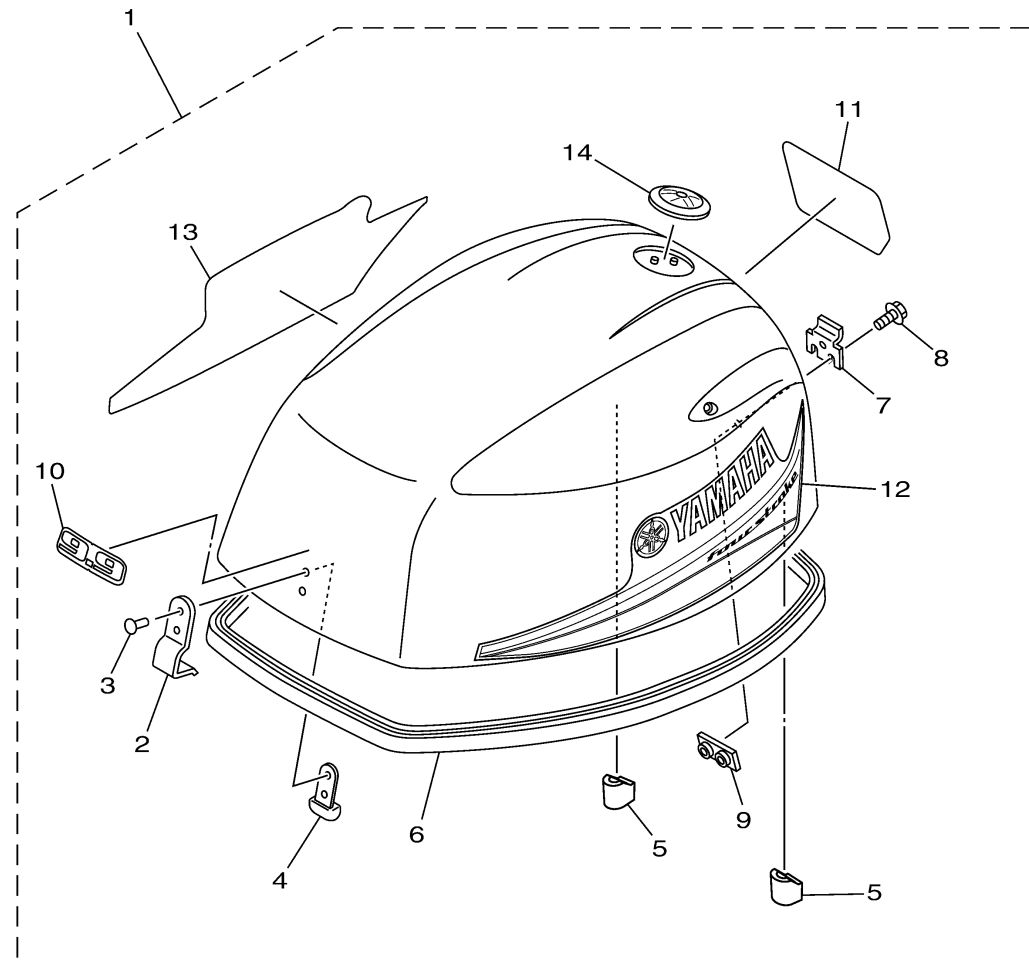

OPTIONAL PARTS

Ref No.	Part Number	Description	Qty	Remarks
1	6EA-42610-V2-00	TOP COWLING ASSY	1	
2	6DR-42651-00-00	...HOOK	1	
3	90266-04005-00	...RIVET	2	
4	6DR-42649-01-00	...HOLDER, CLAMP BAND	1	
5	6BG-42662-01-00	...DAMPER	2	
6	60R-42615-00-00	...SEAL	1	
7	60R-42652-00-00	...HOOK	1	
8	97595-05514-00	...BOLT, WITH WASHER	2	
9	68T-42649-00-00	...HOLDER, CLAMP BAND	1	
10	6EA-42677-V0-00	...GRAPHIC, FRONT	1	
11	6EA-42678-V0-00	...GRAPHIC, REAR	1	
12	6EA-42675-V0-00	...GRAPHIC, SIDE 1	1	
13	6EA-42676-V0-00	...GRAPHIC, SIDE 2	1	
14	6AH-42697-10-00	...TUNING FORK MARK	1	

6EA5100-R310