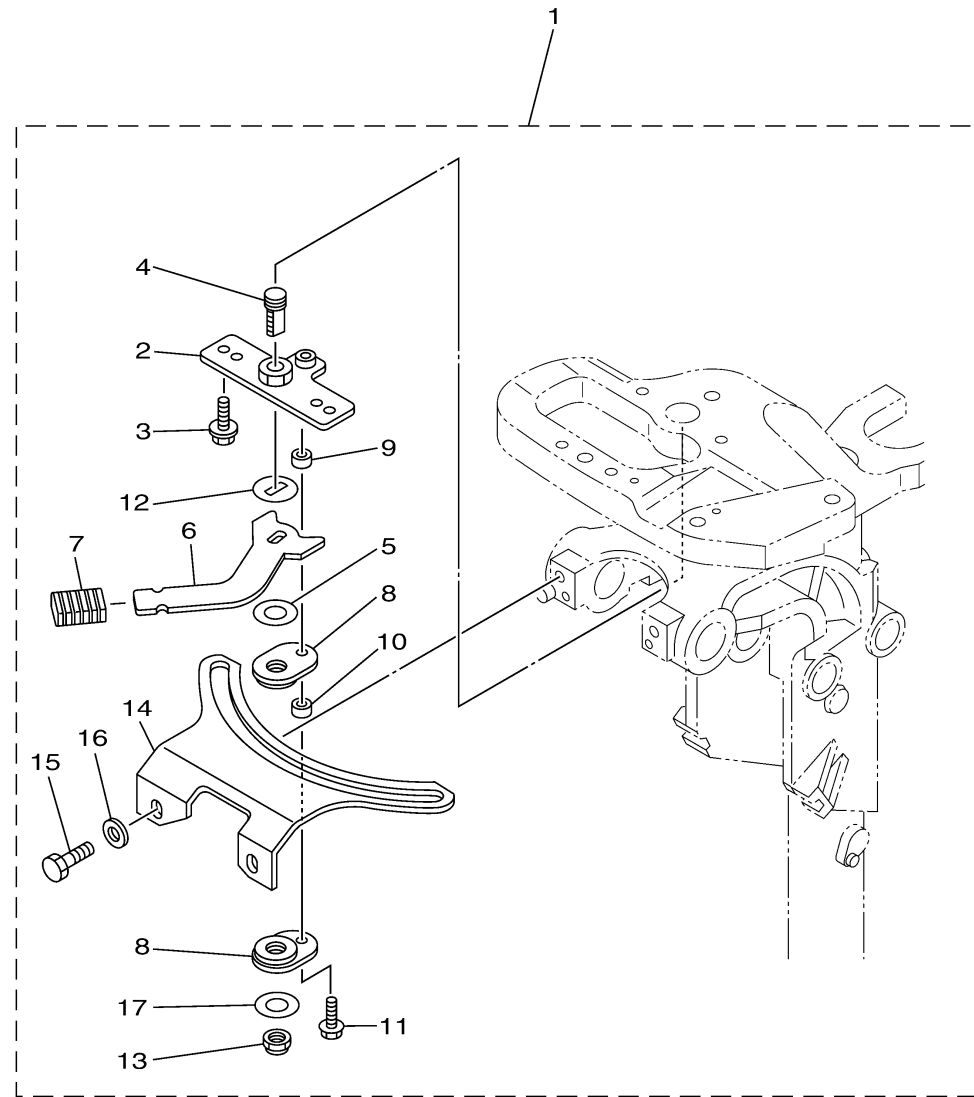

STEERING FRICTION

Ref No.	Part Number	Description	Qty	Remarks
1	6AH-42508-13-00	STEERING FRICTION ASSY	1	
2	68T-42525-01-00	..PLATE, FRICTION	1	
3	90119-05018-00	..BOLT, WITH WASHER	2	
4	67C-42562-A0-00	..SHAFT, STEERING LOCK	1	
5	90202-10M56-00	..WASHER, PLATE	1	
6	68T-42561-00-00	..KNOB, STEERING LOCK	1	
7	689-43633-01-00	..COVER, TILT LEVER	1	
8	65W-42528-00-00	..PLATE, FRICTION	2	
9	90387-05053-00	..COLLAR	1	
10	90387-05054-00	..COLLAR	1	
11	97595-05520-00	..BOLT, WITH WASHER	1	
12	90209-10M26-00	..WASHER	1	
13	90185-10M14-00	..NUT, SELF-LOCKING	1	
14	6AH-42527-00-00	..PLATE, FRICTION	1	
15	97D95-08016-00	..BOLT, HEXAGON DEEP RECESS	2	
16	90201-08065-00	..WASHER, PLATE	2	
17	90201-106M5-00	..WASHER, PLATE	1	

6EA6100-S190