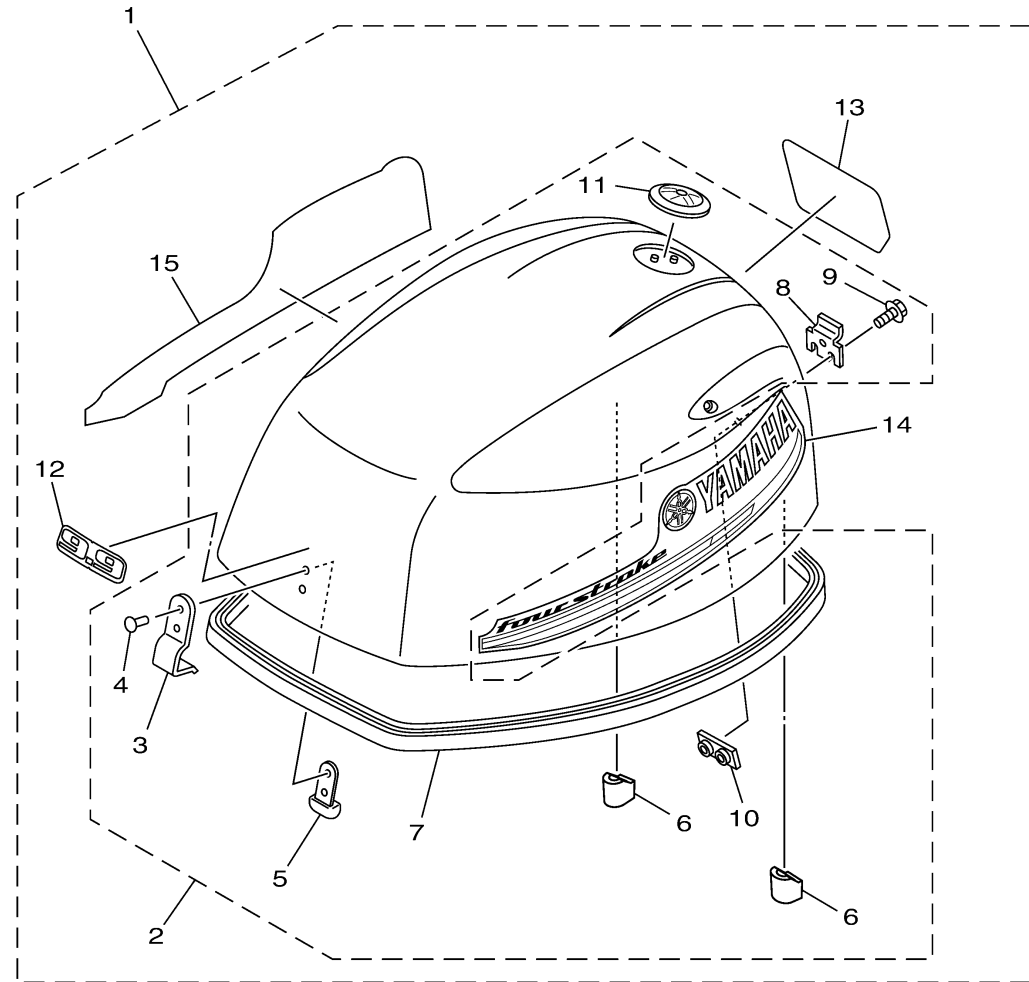

# TOP COWLING 1

Ref No.	Part Number	Description	Qty	Remarks
1	6EA-42610-12-00	TOP COWLING ASSY	1	GRAY
2	6DR-4261A-12-00	..TOP COWLING W/O GRAPHICS	1	
3	6DR-42651-00-00	...HOOK	1	
4	90266-04005-00	...RIVET	2	
5	6DR-42649-01-00	...HOLDER, CLAMP BAND	1	
6	6BG-42662-01-00	...DAMPER	2	
7	60R-42615-00-00	...SEAL	1	
8	60R-42652-00-00	...HOOK	1	
9	97595-05514-00	...BOLT, WITH WASHER	2	
10	68T-42649-00-00	...HOLDER, CLAMP BAND	1	
11	6AH-42697-10-00	...TUNING FORK MARK	1	
12	6AU-42678-11-00	..GRAPHIC, REAR	1	
13	6AV-42678-11-00	..GRAPHIC, REAR	1	
14	60R-42675-01-00	..GRAPHIC, SIDE 1	1	
15	60R-42676-11-00	..GRAPHIC, SIDE 2	1	