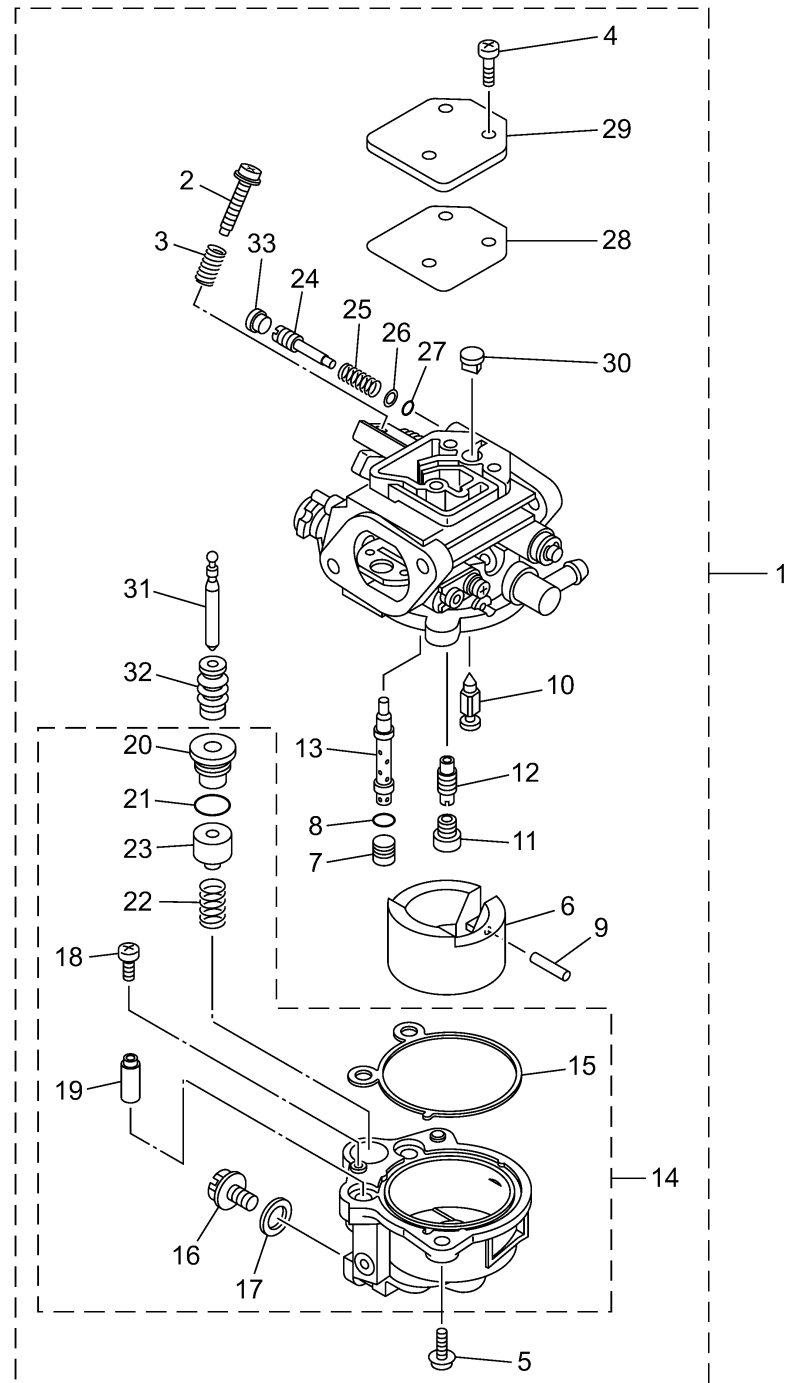

CARBURETOR

Ref No.	Part Number	Description	Qty	Remarks
1	6DR-14301-60-00	CARBURETOR ASSY 1	1	
2	69W-14321-00-00	..SCREW, THROTTLE	1	
3	62Y-14212-00-00	..SPRING, PILOT ADJUSTING	1	
4	6DR-14321-00-00	..SCREW, THROTTLE	3	
5	62Y-14321-00-00	..SCREW, THROTTLE	2	
6	6DR-14385-00-00	..FLOAT	1	
7	6DR-1432A-00-00	..PLUG	1	
8	6DR-14561-00-00	..O-RING	1	
9	4FP-14386-00-00	..PIN, FLOAT	1	
10	6DR-14336-00-00	..NEEDLE	1	
11	6DR-14343-46-00	..JET, MAIN (#92)	1	
12	6DR-14342-71-00	..JET, PILOT (#43)	1	
13	6DR-14341-00-00	..NOZZLE, MAIN	1	
14	6DR-14381-00-00	..BODY, FLOAT CHAMBER	1	
15	6DR-14984-00-00	...GASKET, FLOAT CHAMBER	1	
16	62Y-14383-30-00	...SCREW, DRAIN	1	
17	652-14397-00-00	...O-RING	1	
18	6DR-14216-00-00	...SCREW	1	
19	6DR-14860-00-00	...CHECK VALVE ASSY	1	
20	6DR-14680-00-00	...STOPPER	1	

CONTINUED ON NEXT FRAME >

6DRA110-W080