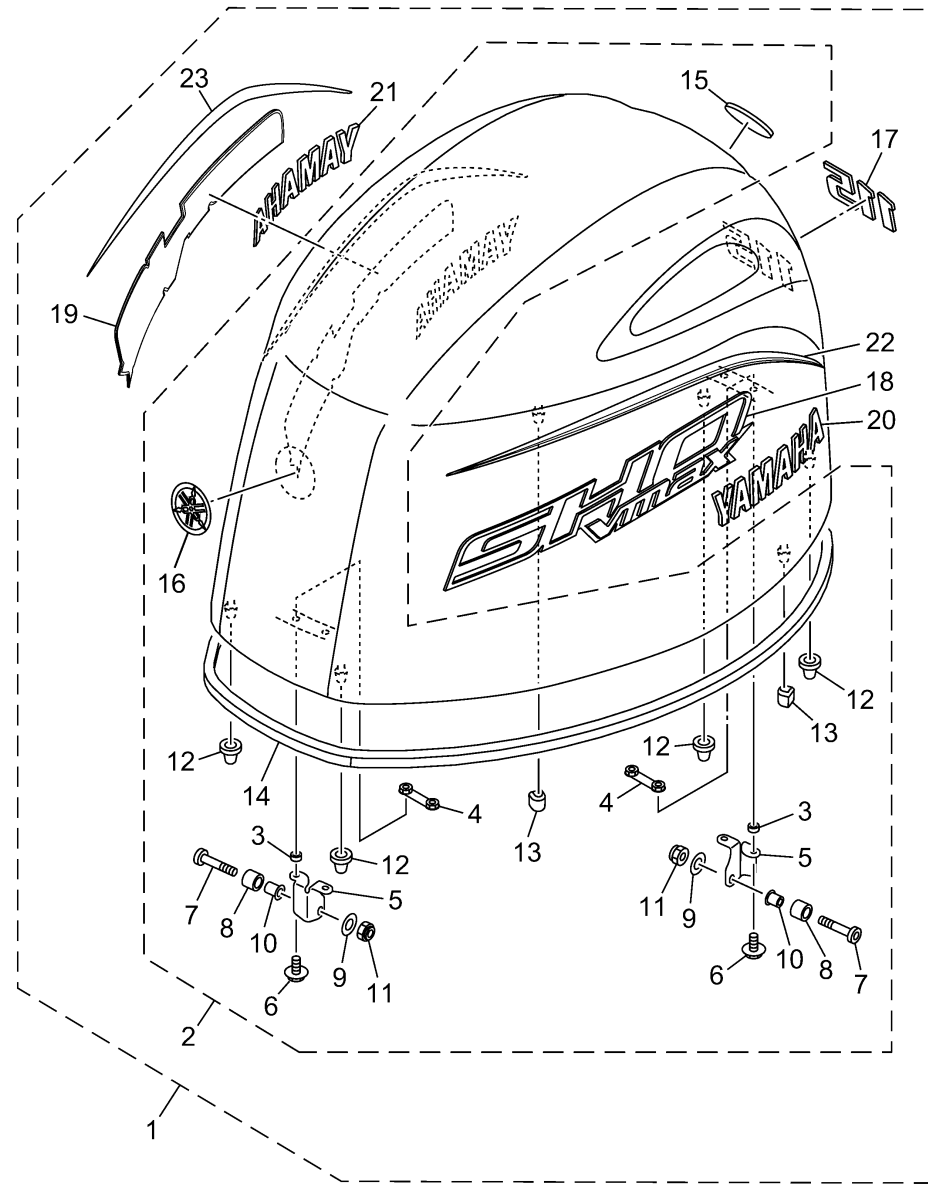

TOP COWLING

Ref No.	Part Number	Description	Qty	Remarks
1	6FN-42610-10-NA	TOP COWLING ASSY	1	
2	6FN-4261A-10-NA	..TOP COWLING W/O GRAPHICS	1	
3	90387-07046-00	...COLLAR	4	
4	6EK-42646-00-00	...PLATE, CLAMP	2	
5	6EK-42647-00-00	...HOLDER, CLAMP BAND	2	
6	90105-06039-00	.. BOLT, FLANGE	4	
7	90111-08078-00	...BOLT, HEXAGON SOCKET BUTTON	2	
8	90387-10094-00	...COLLAR	2	
9	92990-08600-00	...WASHER, PLATE	2	
10	90387-08M45-00	...COLLAR	2	
11	95780-08300-00	...NUT, FLANGE	2	
12	68F-42663-01-00	...DAMPER 2	4	
13	6EK-42662-01-00	...DAMPER	2	
14	6EK-42615-01-00	...SEAL	1	
15	6DA-42697-00-00	.. TUNING FORK MARK	1	
16	6EH-42697-00-00	...TUNING FORK MARK	1	
17	6FN-42678-10-00	..GRAPHIC, REAR	1	
18	6FN-42675-10-00	..GRAPHIC, SIDE 1	1	
19	6FN-42676-10-00	..GRAPHIC, SIDE 2	1	
20	6FN-2153A-00-00	..EMBLEM, YAMAHA	1	

CONTINUED ON NEXT FRAME >

6FNB100-Y020

TOP COWLING

Ref No.	Part Number	Description	Qty	Remarks
21	6FN-2153B-00-00	. .EMBLEM, YAMAHA	1	
22	6FN-42683-00-00	. .MARK, COWLING	1	
23	6FN-42684-00-00	. .MARK, COWLING	1	