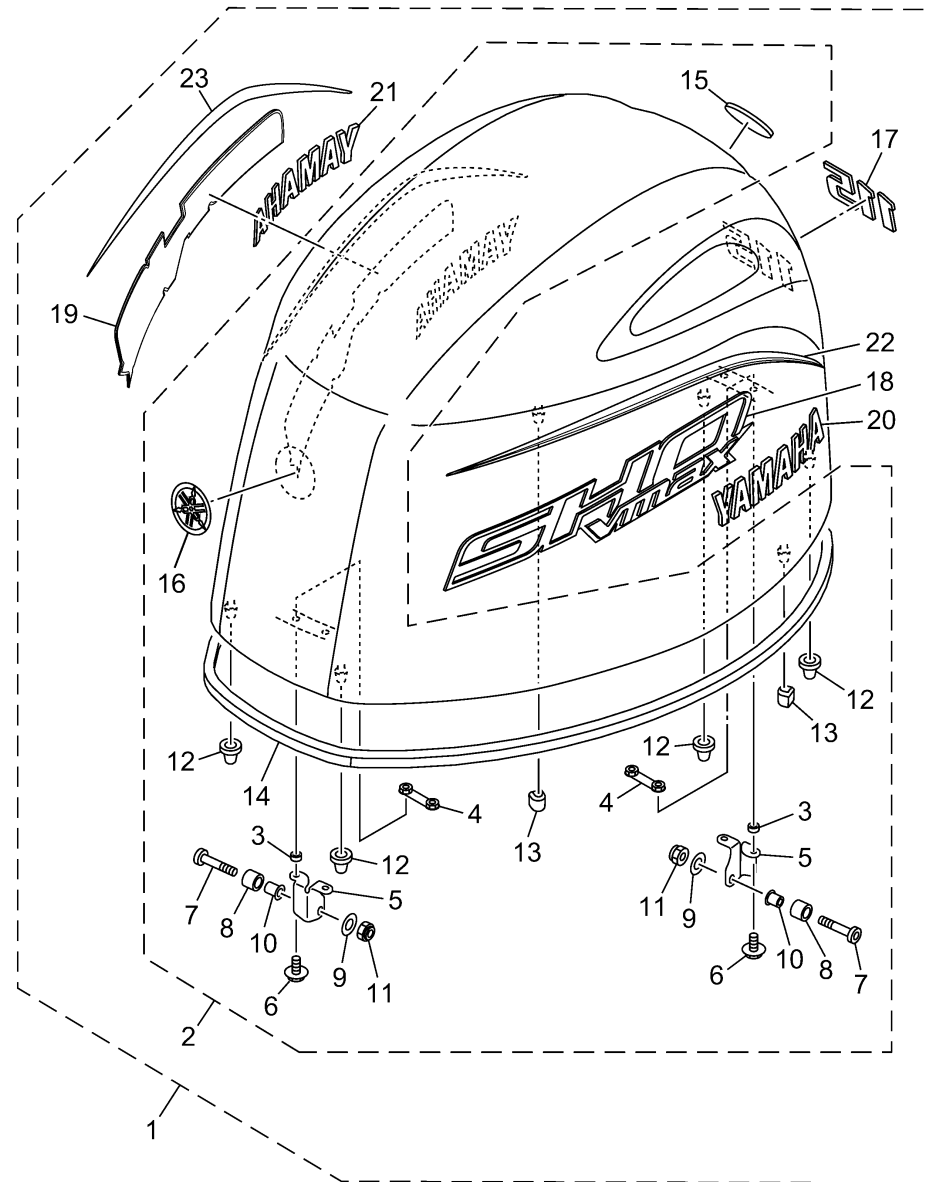

TOP COWLING

Ref No.	Part Number	Description	Qty	Remarks
1	6FN-42610-10-NA	TOP COWLING ASSY	1	
2	6FN-4261A-10-NA	..TOP COWLING W/O GRAPHICS	1	
3	90387-07046-00	...COLLAR	4	
4	6EK-42646-00-00	...PLATE, CLAMP	2	
5	6EK-42647-00-00	...HOLDER, CLAMP BAND	2	
6	90105-06039-00	.. BOLT, FLANGE	4	
7	90111-08078-00	...BOLT, HEXAGON SOCKET BUTTON	2	
8	90387-10094-00	...COLLAR	2	
9	92990-08600-00	...WASHER, PLATE	2	
10	90387-08M45-00	...COLLAR	2	
11	95780-08300-00	...NUT, FLANGE	2	
12	68F-42663-01-00	...DAMPER 2	4	
13	6EK-42662-01-00	...DAMPER	2	
14	6EK-42615-01-00	...SEAL	1	
15	6DA-42697-00-00	.. TUNING FORK MARK	1	
16	6EH-42697-00-00	...TUNING FORK MARK	1	
17	6FN-42678-10-00	..GRAPHIC, REAR	1	
18	6FN-42675-10-00	..GRAPHIC, SIDE 1	1	
19	6FN-42676-10-00	..GRAPHIC, SIDE 2	1	
20	6FN-2153A-00-00	..EMBLEM, YAMAHA	1	

CONTINUED ON NEXT FRAME >

6FNB100-Y020

TOP COWLING

Ref No.	Part Number	Description	Qty	Remarks
21	6FN-2153B-00-00	. .EMBLEM, YAMAHA	1	
22	6FN-42683-00-00	. .MARK, COWLING	1	
23	6FN-42684-00-00	. .MARK, COWLING	1	