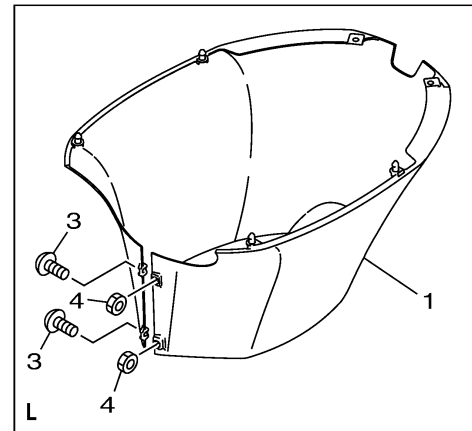

# BOTTOM COWLING 2

FWD  
6EH6100-S240

Ref No.	Part Number	Description	Qty	Remarks
1	6DA-42740-01-00	APRON COMPLETE 1	1	X(25.3")
1	6DA-42741-11-8D	APRON, 1	0	L(20.3")
2	6DA-42770-01-00	APRON COMPLETE 2	1	X(25.3")
3	90159-06M28-00	SCREW, WITH WASHER	0	L(20.3")
3	90111-06144-00	BOLT, HEXAGON SOCKET BUTTON	7	X(25.3")
4	90111-06142-00	BOLT, HEXAGON SOCKET BUTTON	3	X(25.3")
4	95380-06600-00	NUT, HEXAGON	0	L(20.3")
5	90480-16009-00	GROMMET	2	X(25.3")
6	90387-07028-00	COLLAR	2	X(25.3")
7	90173-06001-00	NUT, SQUARE	2	X(25.3")
8	90183-061A8-00	NUT, SPRING	2	
9	90159-06053-00	SCREW, WITH WASHER	2	
10	90480-13M24-00	GROMMET	6	
11	90387-06M43-00	COLLAR	2	