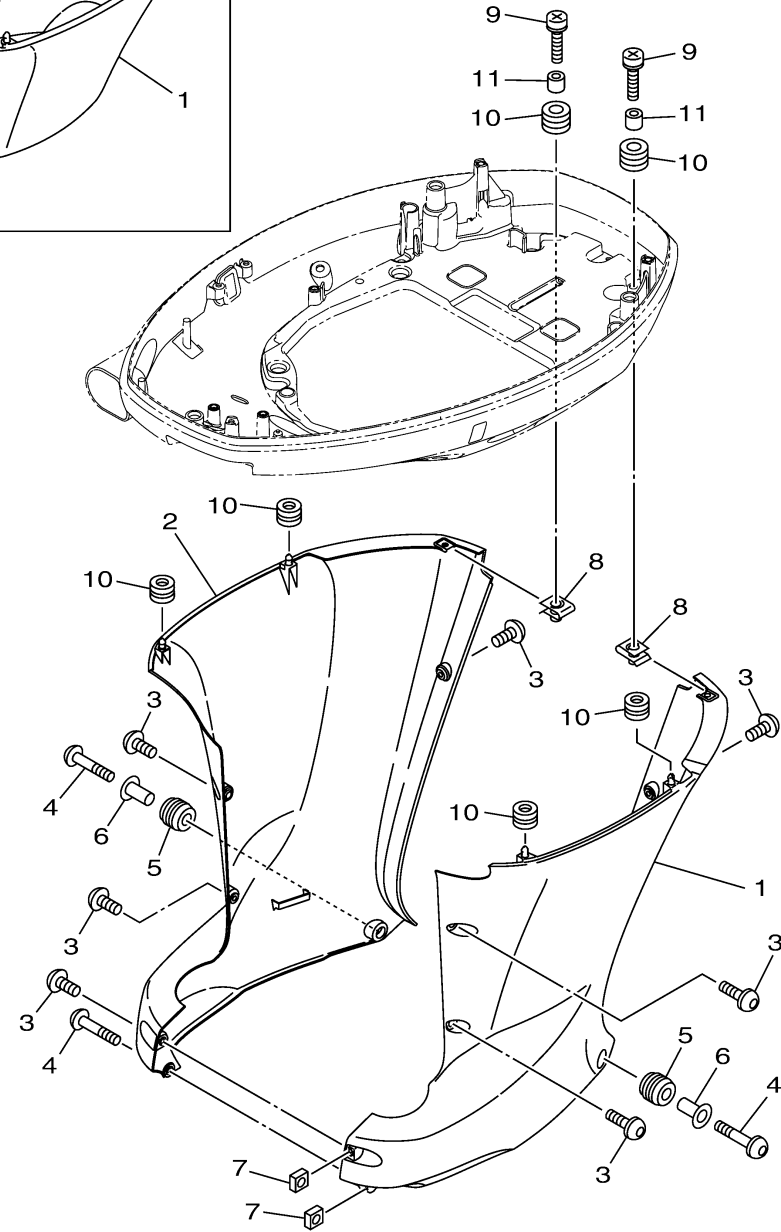

# BOTTOM COWLING 2

FWD  
6EH6100-S240

Ref No.	Part Number	Description	Qty	Remarks
1	6DA-42740-01-00	APRON COMPLETE 1	1	X(25.3")
1	6DA-42741-11-8D	APRON, 1	0	L(20.3")
2	6DA-42770-01-00	APRON COMPLETE 2	1	X(25.3")
3	90159-06M28-00	SCREW, WITH WASHER	0	L(20.3")
3	90111-06144-00	BOLT, HEXAGON SOCKET BUTTON	7	X(25.3")
4	90111-06142-00	BOLT, HEXAGON SOCKET BUTTON	3	X(25.3")
4	95380-06600-00	NUT, HEXAGON	0	L(20.3")
5	90480-16009-00	GROMMET	2	X(25.3")
6	90387-07028-00	COLLAR	2	X(25.3")
7	90173-06001-00	NUT, SQUARE	2	X(25.3")
8	90183-061A8-00	NUT, SPRING	2	
9	90159-06053-00	SCREW, WITH WASHER	2	
10	90480-13M24-00	GROMMET	6	
11	90387-06M43-00	COLLAR	2	