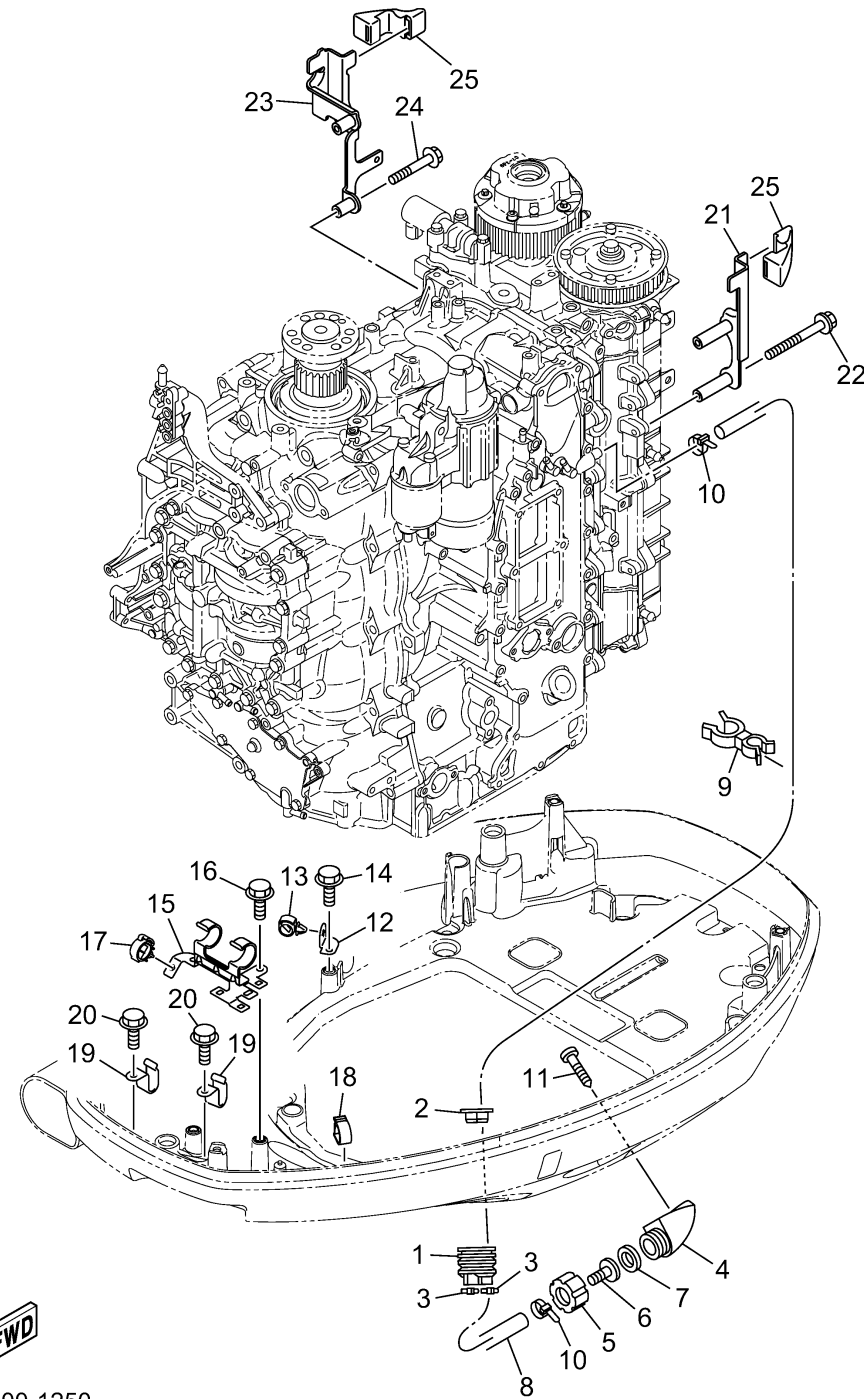

BOTTOM COWLING 3

6EHF100-1250

Ref No.	Part Number	Description	Qty	Remarks
1	6H1-42726-22-00	GROMMET	1	
2	6BG-42384-00-00	SEAL, CAP	1	
3	90465-11M10-00	CLAMP	2	
4	6AW-12572-00-00	ADAPTER	1	
5	6R3-12581-10-00	JOINT, HOSE 1	1	
6	6AW-12582-00-00	JOINT, HOSE 2	1	
7	6R3-12583-10-00	GASKET, HOSE JOINT	1	
8	6DA-42541-00-00	PIPE 1	1	
9	90464-21256-00	CLAMP	1	
10	90465-11M10-00	CLAMP	2	
11	97780-60520-00	SCREW, TAPPING	2	
12	63P-42756-00-00	STAY, CLAMP	1	
13	90464-13249-00	CLAMP	1	
14	95D95-06012-00	BOLT, FLANGE DEEP RECESS	1	
15	6DA-8366G-00-00	BRACKET 3	1	
16	95D95-06012-00	BOLT, FLANGE DEEP RECESS	2	
17	90464-18246-00	CLAMP	1	
18	90464-18004-00	CLAMP	1	
19	90462-12013-00	CLAMP	2	
20	95D95-06012-00	BOLT, FLANGE DEEP RECESS	2	

CONTINUED ON NEXT FRAME >

BOTTOM COWLING 3

6EHF100-1250

Ref No.	Part Number	Description	Qty	Remarks
21	6DA-11998-00-00	BRACKET 1	1	
22	95D95-06065-00	BOLT, FLANGE DEEP RECESS	2	
23	6DA-11999-00-00	BRACKET 2	1	
24	95D95-06040-00	BOLT, FLANGE DEEP RECESS	2	
25	6CB-42662-02-00	DAMPER	2	