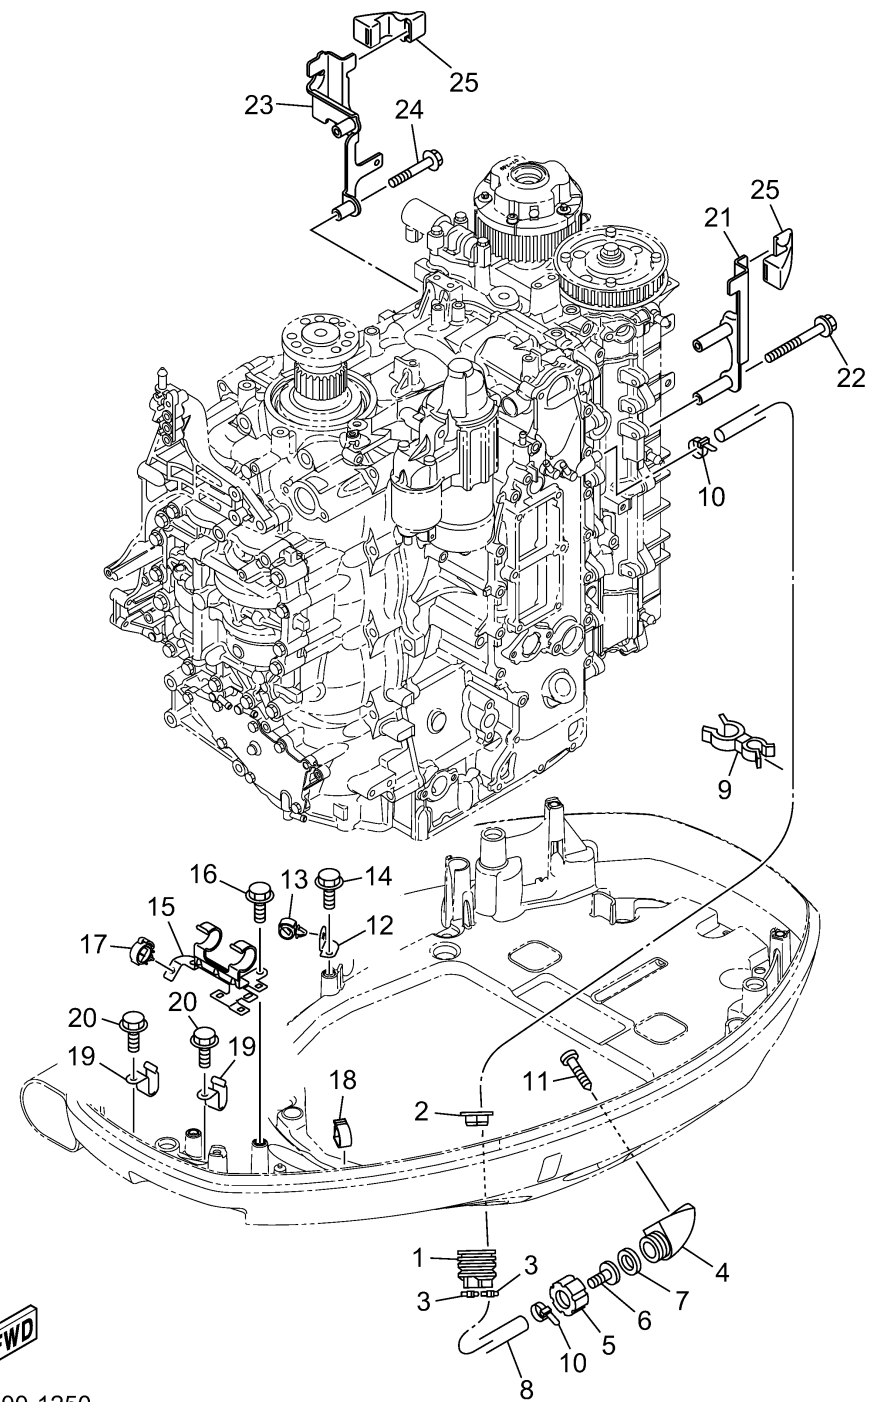

BOTTOM COWLING 3

6EHF100-1250

Ref No.	Part Number	Description	Qty	Remarks
1	6H1-42726-22-00	GROMMET	1	
2	6BG-42384-00-00	SEAL, CAP	1	
3	90465-11M10-00	CLAMP	2	
4	6AW-12572-00-00	ADAPTER	1	
5	6R3-12581-10-00	JOINT, HOSE 1	1	
6	6AW-12582-00-00	JOINT, HOSE 2	1	
7	6R3-12583-10-00	GASKET, HOSE JOINT	1	
8	6DA-42541-00-00	PIPE 1	1	
9	90464-21256-00	CLAMP	1	
10	90465-11M10-00	CLAMP	2	
11	97780-60520-00	SCREW, TAPPING	2	
12	63P-42756-00-00	STAY, CLAMP	1	
13	90464-13249-00	CLAMP	1	
14	95D95-06012-00	BOLT, FLANGE DEEP RECESS	1	
15	6DA-8366G-00-00	BRACKET 3	1	
16	95D95-06012-00	BOLT, FLANGE DEEP RECESS	2	
17	90464-18246-00	CLAMP	1	
18	90464-18004-00	CLAMP	1	
19	90462-12013-00	CLAMP	2	
20	95D95-06012-00	BOLT, FLANGE DEEP RECESS	2	

CONTINUED ON NEXT FRAME >

BOTTOM COWLING 3

6EHF100-1250

Ref No.	Part Number	Description	Qty	Remarks
21	6DA-11998-00-00	BRACKET 1	1	
22	95D95-06065-00	BOLT, FLANGE DEEP RECESS	2	
23	6DA-11999-00-00	BRACKET 2	1	
24	95D95-06040-00	BOLT, FLANGE DEEP RECESS	2	
25	6CB-42662-02-00	DAMPER	2	