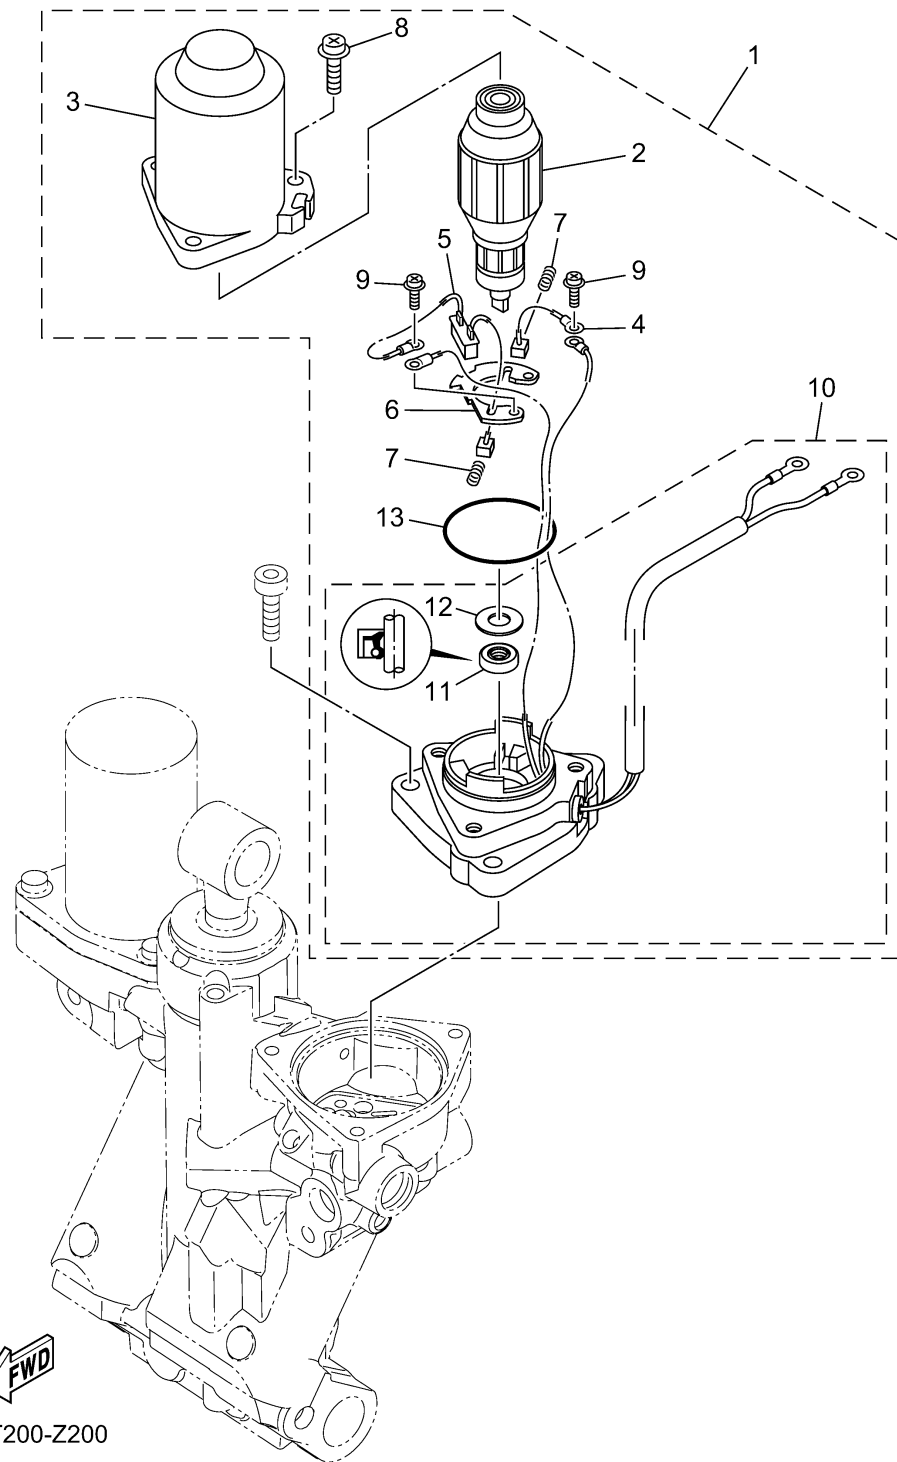

POWER TRIM TILT ASSY 2

Ref No.	Part Number	Description	Qty	Remarks
1	6KW-43880-02-00	MOTOR ASSY	1	
2	6LH-43805-10-00	..ARMATURE ASSY	1	
3	6EK-43804-20-00	..STATOR ASSY	1	
4	6EK-43892-10-00	..BRUSH 2	1	
5	63P-82181-20-00	..CIRCUIT BREAKER COMP.	1	
6	6EK-4380F-00-00	..PLATE, BRUSH HOLDER	1	
7	62X-4386K-00-00	..SPRING, BRUSH	2	
8	63P-43879-10-00	..SCREW, WITH WASHER	3	
9	97602-04316-00	..SCREW, PAN HEAD WITH WASHER	2	
10	63P-43881-23-00	..FRAME, END	1	
11	6LH-43882-10-00	...OIL SEAL	1	
12	90201-12069-00	...WASHER, PLATE	1	
13	93210-55001-00	..O-RING	1	