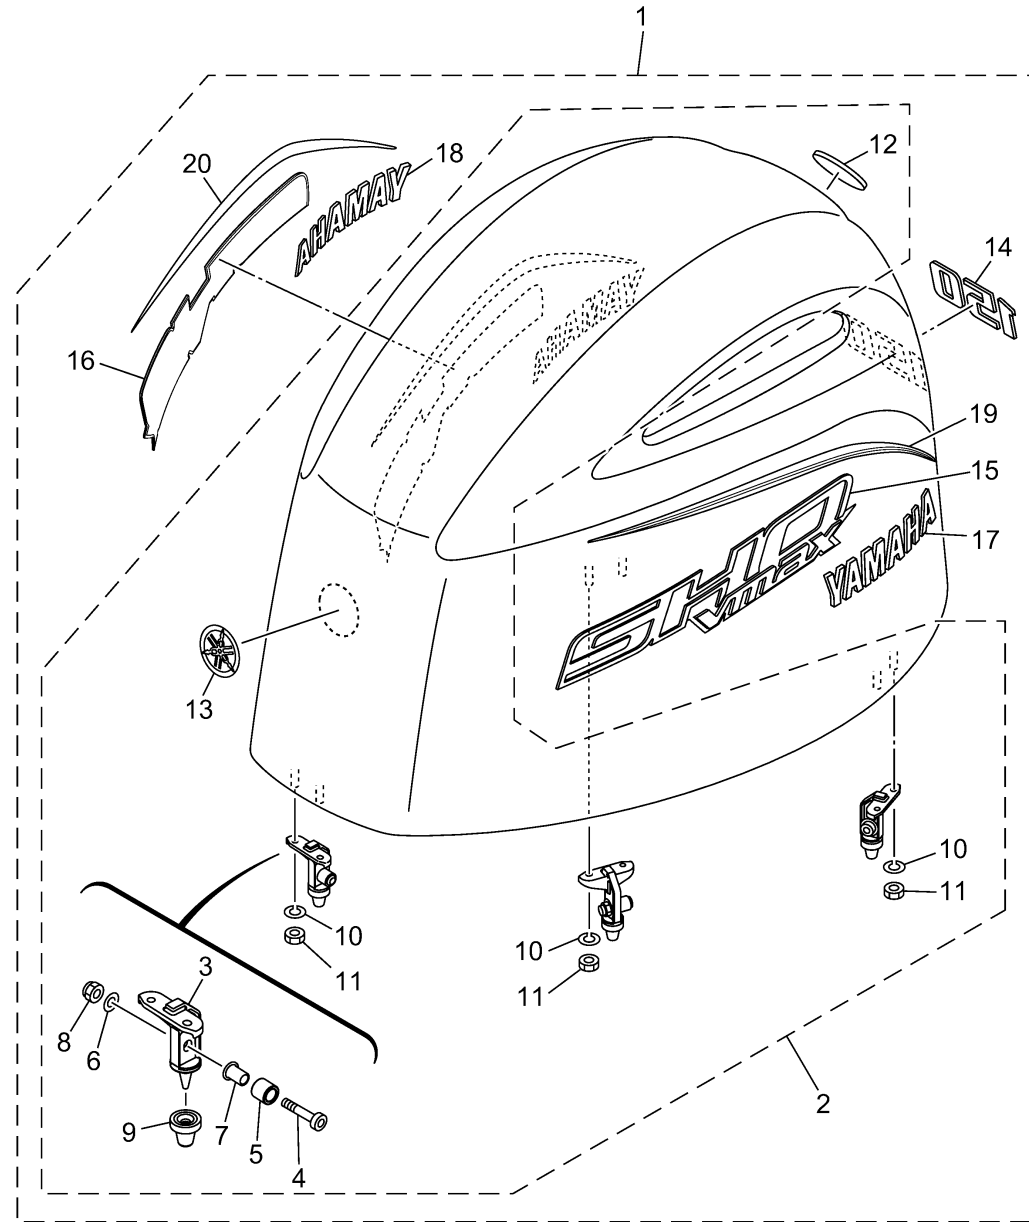

# TOP COWLING

FWD  
6EHD100-Y020

Ref No.	Part Number	Description	Qty	Remarks
1	6EH-42610-10-NA	TOP COWLING ASSY	1	
2	6EH-4261A-10-NA	..TOP COWLING W/O GRAPHICS	1	
3	6CB-42647-B0-00	...HOLDER, CLAMP BAND	3	
4	90111-08078-00	...BOLT, HEXAGON SOCKET BUTTON	3	
5	90387-10094-00	...COLLAR	3	
6	92990-08600-00	...WASHER, PLATE	3	
7	90387-08M45-00	...COLLAR	3	
8	95780-08300-00	...NUT, FLANGE	3	
9	6AW-42663-01-00	...DAMPER 2	3	
10	92990-06100-00	...WASHER, SPRING	6	
11	95380-06600-00	.. NUT, HEXAGON	6	
12	6DA-42697-00-00	.. TUNING FORK MARK	1	
13	6EH-42697-00-00	...TUNING FORK MARK	1	
14	6EH-42678-10-00	..GRAPHIC, REAR	1	
15	6EH-42675-10-00	..GRAPHIC, SIDE 1	1	
16	6EH-42676-10-00	..GRAPHIC, SIDE 2	1	
17	6EH-2153A-00-00	..EMBLEM, YAMAHA	1	
18	6EH-2153B-00-00	..EMBLEM, YAMAHA	1	
19	6EH-42683-00-00	..MARK, COWLING	1	
20	6EH-42684-00-00	..MARK, COWLING	1	