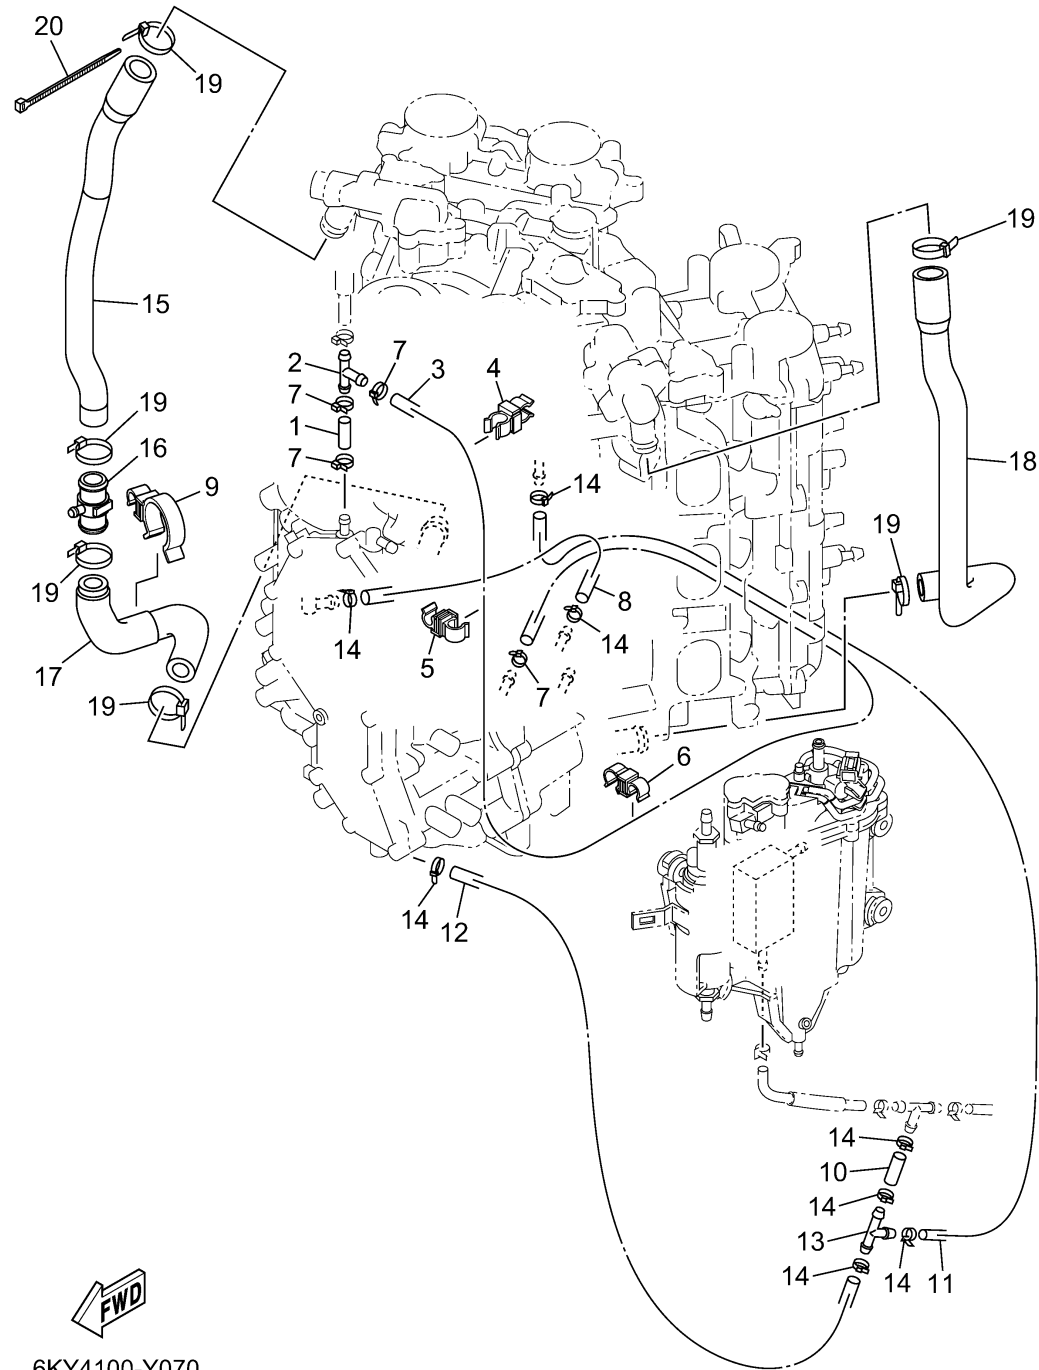

CYLINDER CRANKCASE 4

Ref No.	Part Number	Description	Qty	Remarks
1	90445-09220-00	HOSE (L30)	1	
2	688-24378-00-00	PIPE, JOINT 3	1	
3	6CB-12576-10-00	HOSE 1	1	
4	90464-10M59-00	CLAMP	1	
5	90464-09013-00	CLAMP	1	
6	90464-12010-00	CLAMP	1	
7	90465-11M10-00	CLAMP	4	
8	6CB-12577-00-00	HOSE 2	1	
9	90464-26002-00	CLAMP	1	
10	90445-09220-00	HOSE (L30)	1	
11	90445-09124-00	HOSE (L675)	1	
12	90445-096H2-00	HOSE (L280)	1	
13	688-24378-00-00	PIPE, JOINT 3	1	
14	90465-11M10-00	CLAMP	8	
15	6ML-1244G-00-00	HOSE, 4	1	
16	6CE-24378-00-00	PIPE, JOINT 3	1	
17	6CE-1244H-00-00	HOSE 5	1	
18	6CB-1243E-00-00	HOSE 2	1	
19	90465-11M59-00	CLAMP	6	
20	90465-14M66-00	CLAMP	1	