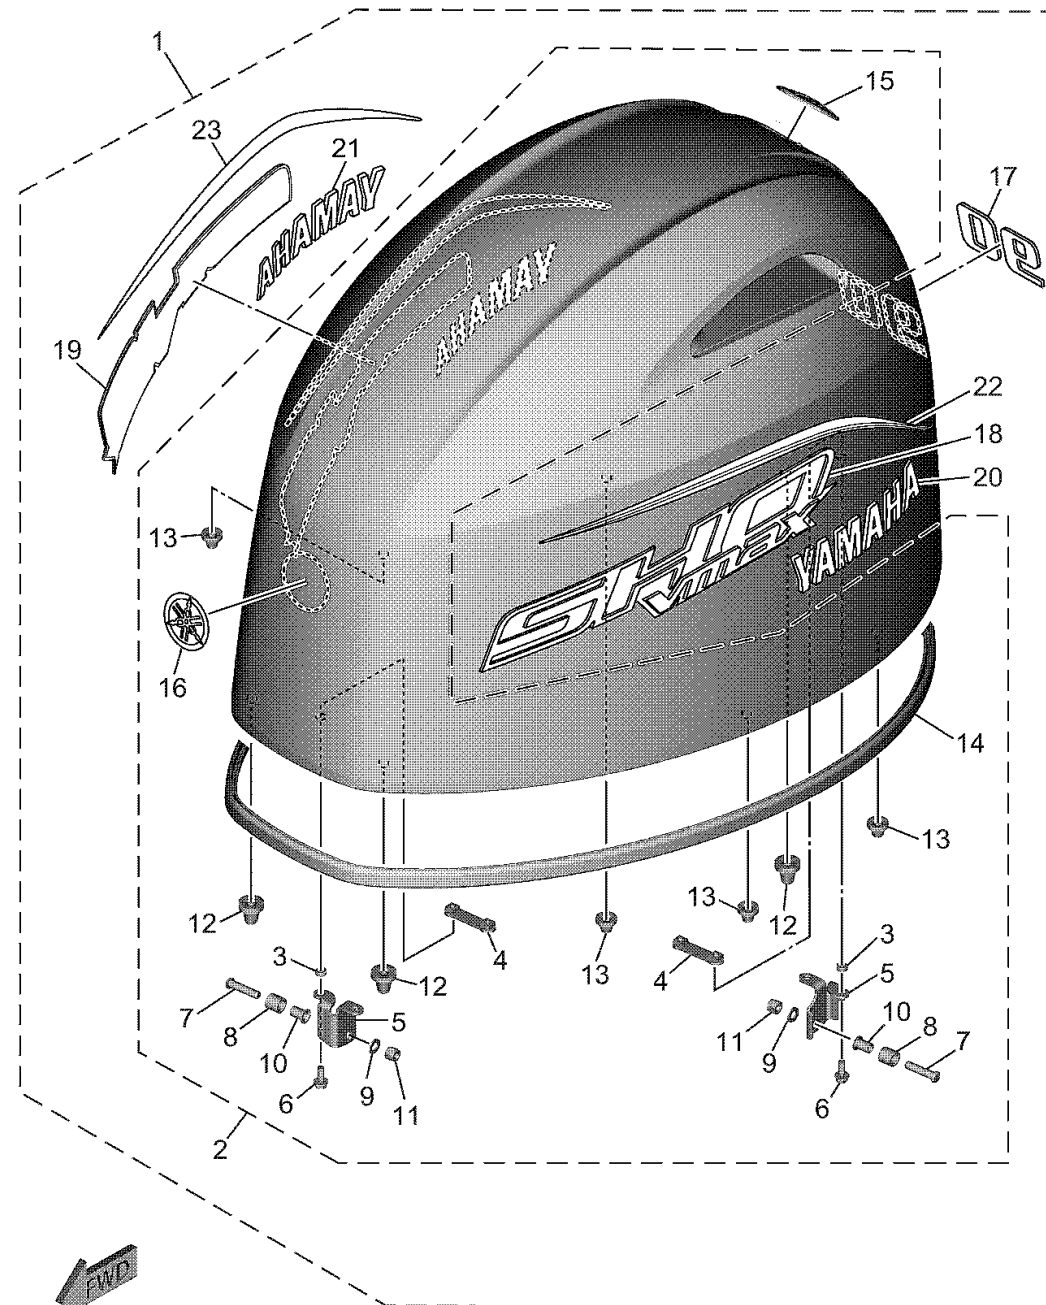

TOP COWLING

6HK8100DY020

Ref No.	Part Number	Description	Qty	Remarks
1	6HK-42610-10-NA	TOP COWLING ASSY	1	
2	6HK-4261A-10-NA	..TOP COWLING W/O GRAPHICS	1	
3	90387-07046-00	...COLLAR	4	
4	6EK-42646-00-00	...PLATE, CLAMP	2	
5	6FP-42647-00-00	...HOLDER, CLAMP BAND	2	
6	90105-06039-00	.. BOLT, FLANGE	4	
7	90111-08078-00	...BOLT, HEXAGON SOCKET BUTTON	2	
8	90387-10094-00	...COLLAR	2	
9	92990-08600-00	...WASHER, PLATE	2	
10	90387-08M45-00	...COLLAR	2	
11	95780-08300-00	...NUT, FLANGE	2	
12	68F-42663-01-00	...DAMPER 2	3	
13	663-42662-01-00	...DAMPER	4	
14	6FP-42615-02-00	...SEAL	1	
15	6DA-42697-00-00	.. TUNING FORK MARK	1	
16	6EH-42697-00-00	...TUNING FORK MARK	1	
17	6HK-42678-10-00	..GRAPHIC, REAR	1	
18	6HK-42675-10-00	..GRAPHIC, SIDE 1	1	
19	6HK-42676-10-00	..GRAPHIC, SIDE 2	1	
20	6HK-2153A-00-00	..EMBLEM, YAMAHA	1	

CONTINUED ON NEXT FRAME >

TOP COWLING

Ref No.	Part Number	Description	Qty	Remarks
21	6HK-2153B-00-00	. .EMBLEM, YAMAHA	1	
22	6FN-42683-00-00	. .MARK, COWLING	1	
23	6FN-42684-00-00	. .MARK, COWLING	1	

6HK8100DY020