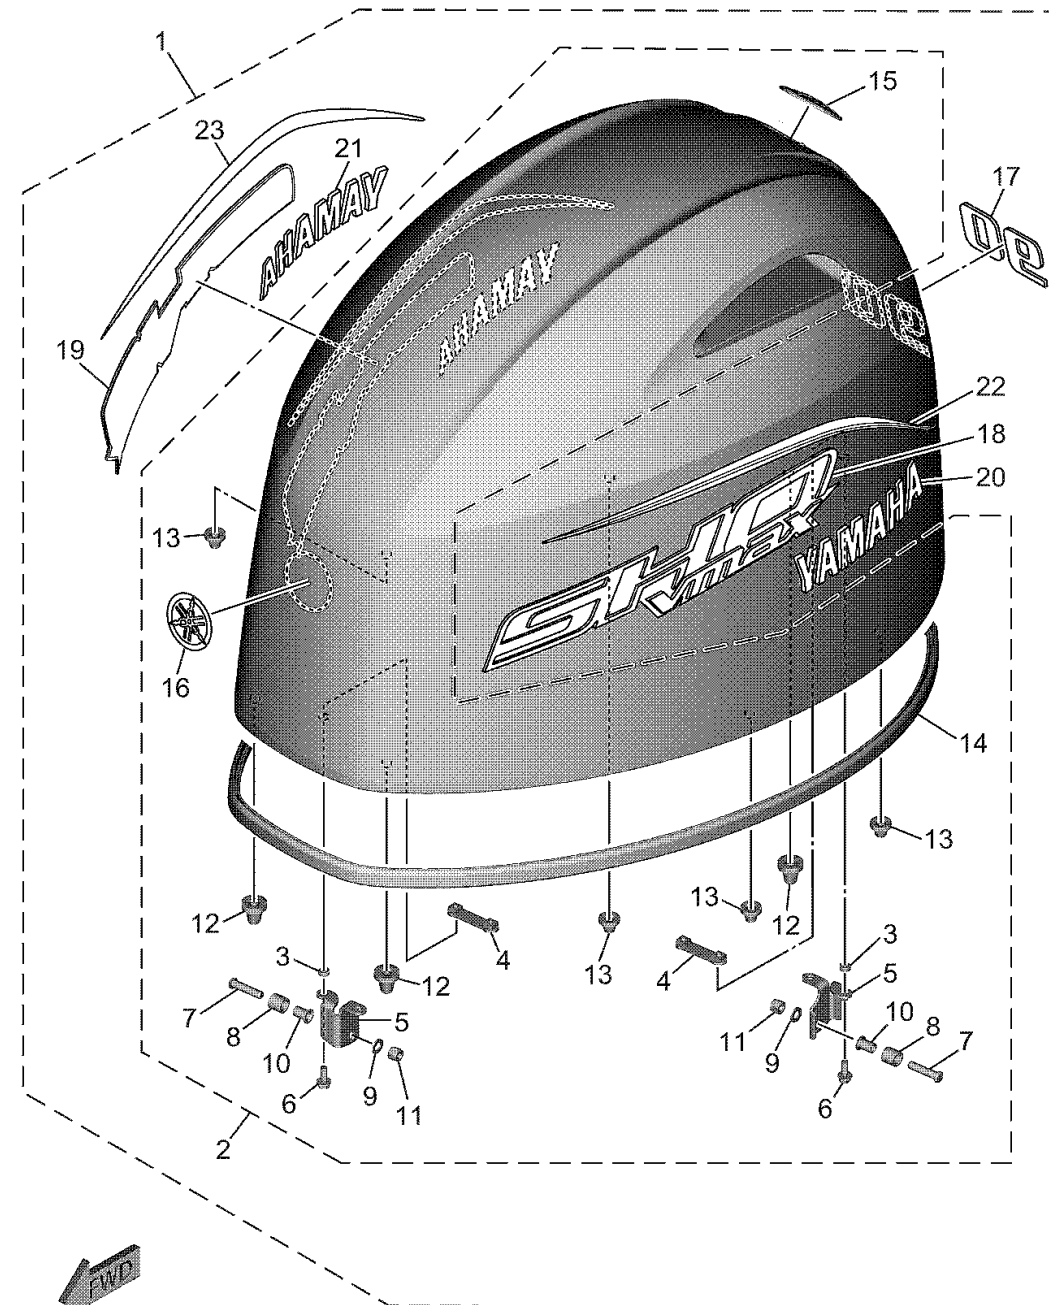

TOP COWLING

6HK8100DY020

Ref No.	Part Number	Description	Qty	Remarks
1	6HK-42610-10-NA	TOP COWLING ASSY	1	
2	6HK-4261A-10-NA	..TOP COWLING W/O GRAPHICS	1	
3	90387-07046-00	...COLLAR	4	
4	6EK-42646-00-00	...PLATE, CLAMP	2	
5	6FP-42647-00-00	...HOLDER, CLAMP BAND	2	
6	90105-06039-00	.. BOLT, FLANGE	4	
7	90111-08078-00	...BOLT, HEXAGON SOCKET BUTTON	2	
8	90387-10094-00	...COLLAR	2	
9	92990-08600-00	...WASHER, PLATE	2	
10	90387-08M45-00	...COLLAR	2	
11	95780-08300-00	...NUT, FLANGE	2	
12	68F-42663-01-00	...DAMPER 2	3	
13	663-42662-01-00	...DAMPER	4	
14	6FP-42615-02-00	...SEAL	1	
15	6DA-42697-00-00	.. TUNING FORK MARK	1	
16	6EH-42697-00-00	...TUNING FORK MARK	1	
17	6HK-42678-10-00	..GRAPHIC, REAR	1	
18	6HK-42675-10-00	..GRAPHIC, SIDE 1	1	
19	6HK-42676-10-00	..GRAPHIC, SIDE 2	1	
20	6HK-2153A-00-00	..EMBLEM, YAMAHA	1	

CONTINUED ON NEXT FRAME >

TOP COWLING

Ref No.	Part Number	Description	Qty	Remarks
21	6HK-2153B-00-00	. .EMBLEM, YAMAHA	1	
22	6FN-42683-00-00	. .MARK, COWLING	1	
23	6FN-42684-00-00	. .MARK, COWLING	1	

6HK8100DY020