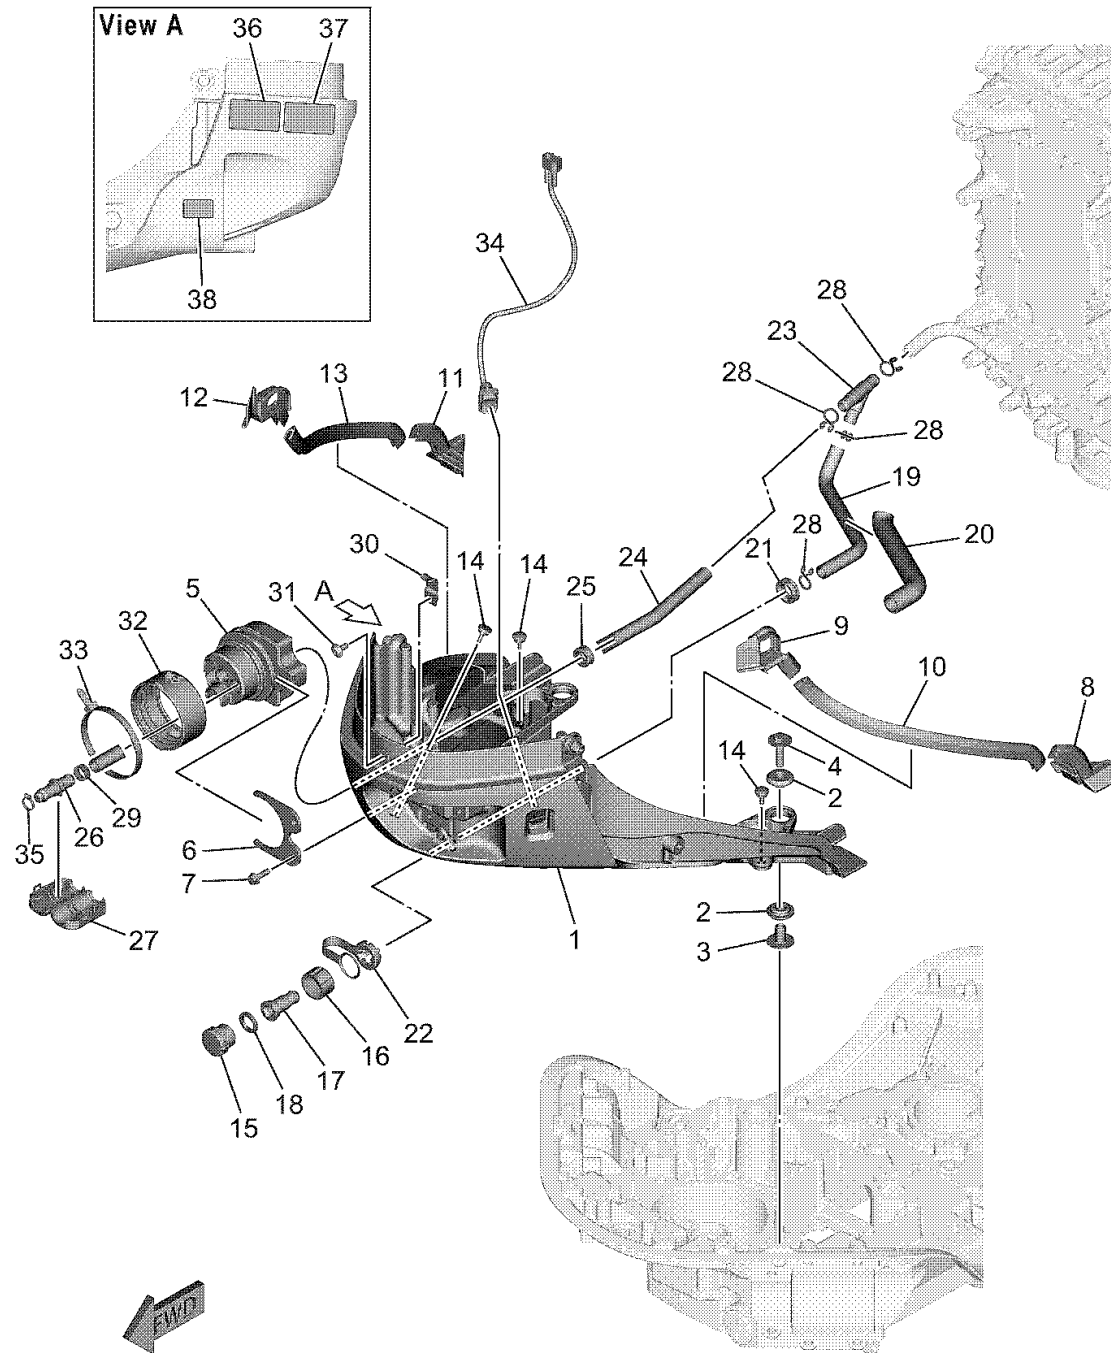

# BOTTOM COWLING 1

Ref No.	Part Number	Description	Qty	Remarks
1	6KN-42711-00-8D	COWLING, BOTTOM 1	1	GRAY
1	6KN-42711-00-CE	COWLING, BOTTOM 1	0	WHITE
1	6KN-42711-00-CJ	COWLING, BOTTOM 1	0	WARM WHITE
2	90480-22M81-00	GROMMET	4	
3	90387-08M37-00	COLLAR	2	
4	90119-08187-00	BOLT, WITH WASHER	2	
5	6GR-42725-02-00	GROMMET	1	
6	6GR-42761-00-00	STOPPER	1	
7	95D95-06020-00	BOLT, FLANGE DEEP RECESS	2	
8	6KN-42717-00-00	RUBBER, SEAL 2	1	
9	6KN-42726-00-00	GROMMET	1	
10	6KN-42617-00-00	DAMPER, FORM	1	
11	6KN-42718-00-00	RUBBER, SEAL 3	1	
12	6KN-42727-00-00	GROMMET	1	
13	6KN-42617-00-00	DAMPER, FORM	1	
14	6H4-42748-01-00	GROMMET	3	
15	6KN-11313-00-00	PLUG, BLIND	1	
16	6R3-12581-10-00	JOINT, HOSE 1	1	
17	6KN-12582-00-00	JOINT, HOSE 2	1	
18	6R3-12583-10-00	GASKET, HOSE JOINT	1	

CONTINUED ON NEXT FRAME >

6KN5100D1290

# BOTTOM COWLING 1

Ref No.	Part Number	Description	Qty	Remarks
19	6KN-12577-00-00	HOSE 2	1	
20	6KN-12578-00-00	HOSE 3	1	
21	6KN-82535-00-00	GROMMET	1	
22	6KN-26393-01-00	HOLDER	1	
23	6GR-24378-10-00	PIPE, JOINT 3	1	
24	90445-16025-00	HOSE (L290)	1	
25	90480-20M05-00	GROMMET	1	
26	6GR-83558-00-00	END, NIPPLE	1	
27	6GR-24452-00-00	COVER	1	
28	90467-160A7-00	CLIP	4	
29	90467-150A5-00	CLIP	1	
30	6GR-44554-00-00	PLATE	1	
31	90111-06144-00	BOLT, HEXAGON SOCKET BUTTON	1	
32	6GR-42753-00-00	FASTNER	1	AP
33	90464-99006-00	CLAMP	1	AP
34	6GR-82563-00-00	TRIM & TILT SWITCH	1	
35	90460-15227-00	CLAMP, HOSE	1	AP
36	6EE-42794-41-00	LABEL, WARNING (GENERAL)	1	
37	6EE-42794-51-00	LABEL, WARNING (GENERAL)	1	
38	6AH-81996-01-00	MARK	1	