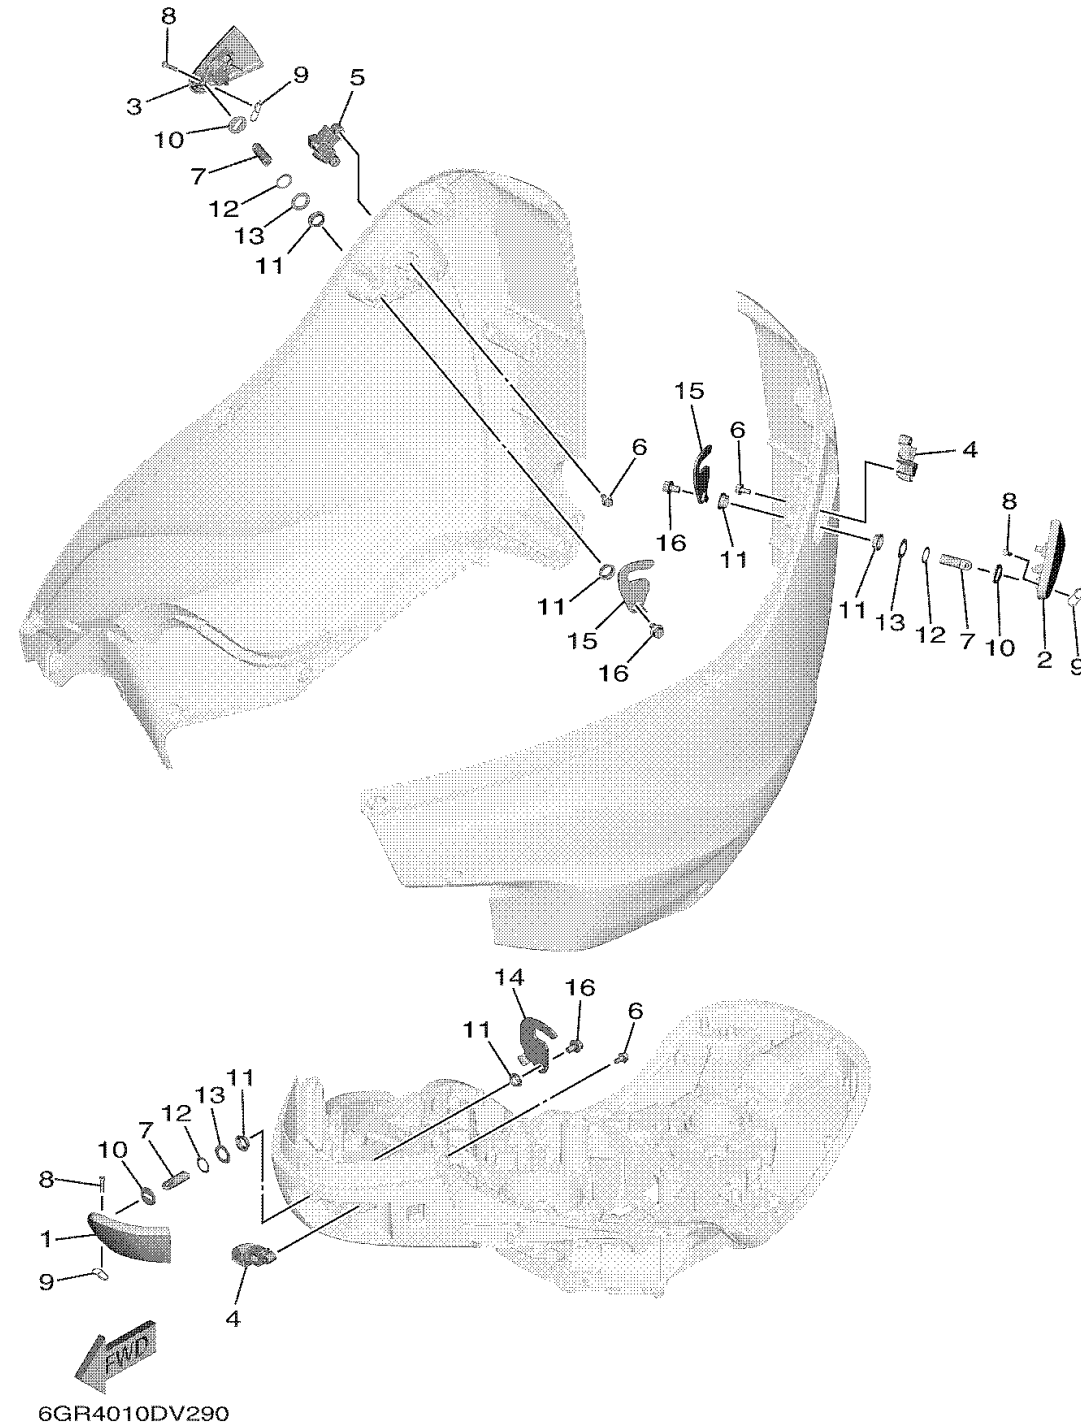

BOTTOM COWLING 3

Ref No.	Part Number	Description	Qty	Remarks
1	6GR-42815-00-8D	LEVER, CLAMP 1	1	GRAY
1	6GR-42815-00-CE	LEVER, CLAMP 1	0	WHITE
1	6GR-42815-00-CJ	LEVER, CLAMP 1	0	WARM WHITE
2	6GR-42816-01-CJ	LEVER, CLAMP 2	0	WARM WHITE
2	6GR-42816-01-8D	LEVER, CLAMP 2	1	GRAY
2	6GR-42816-01-CE	LEVER, CLAMP 2	0	WHITE
3	6GR-42817-01-8D	LEVER, CLAMP 3	1	GRAY
3	6GR-42817-01-CE	LEVER, CLAMP 3	0	WHITE
3	6GR-42817-01-CJ	LEVER, CLAMP 3	0	WARM WHITE
4	6GR-42828-00-00	PLATE, CLAMP	2	
5	6GR-42829-00-00	PLATE, CLAMP 2	1	
6	95D95-06012-00	BOLT, FLANGE DEEP RECESS	6	
7	6GR-42835-00-00	PIN, SET 1	3	
8	90240-05002-00	PIN, CLEVIS	3	
9	68T-42835-00-00	PIN, SET 1	3	
10	6GR-42833-00-00	WASHER, PLAIN	3	
11	90386-15M73-00	BUSH	6	
12	90206-15M18-00	WASHER, WAVE	3	
13	90201-156J2-00	WASHER, PLATE	3	
14	6GR-42818-00-00	LEVER, CLAMP 4	1	

CONTINUED ON NEXT FRAME >

BOTTOM COWLING 3

Ref No.	Part Number	Description	Qty	Remarks
15	6GR-42819-00-00	LEVER, CLAMP 5	2	
16	95D95-08012-00	BOLT, FLANGE DEEP RECESS	3	