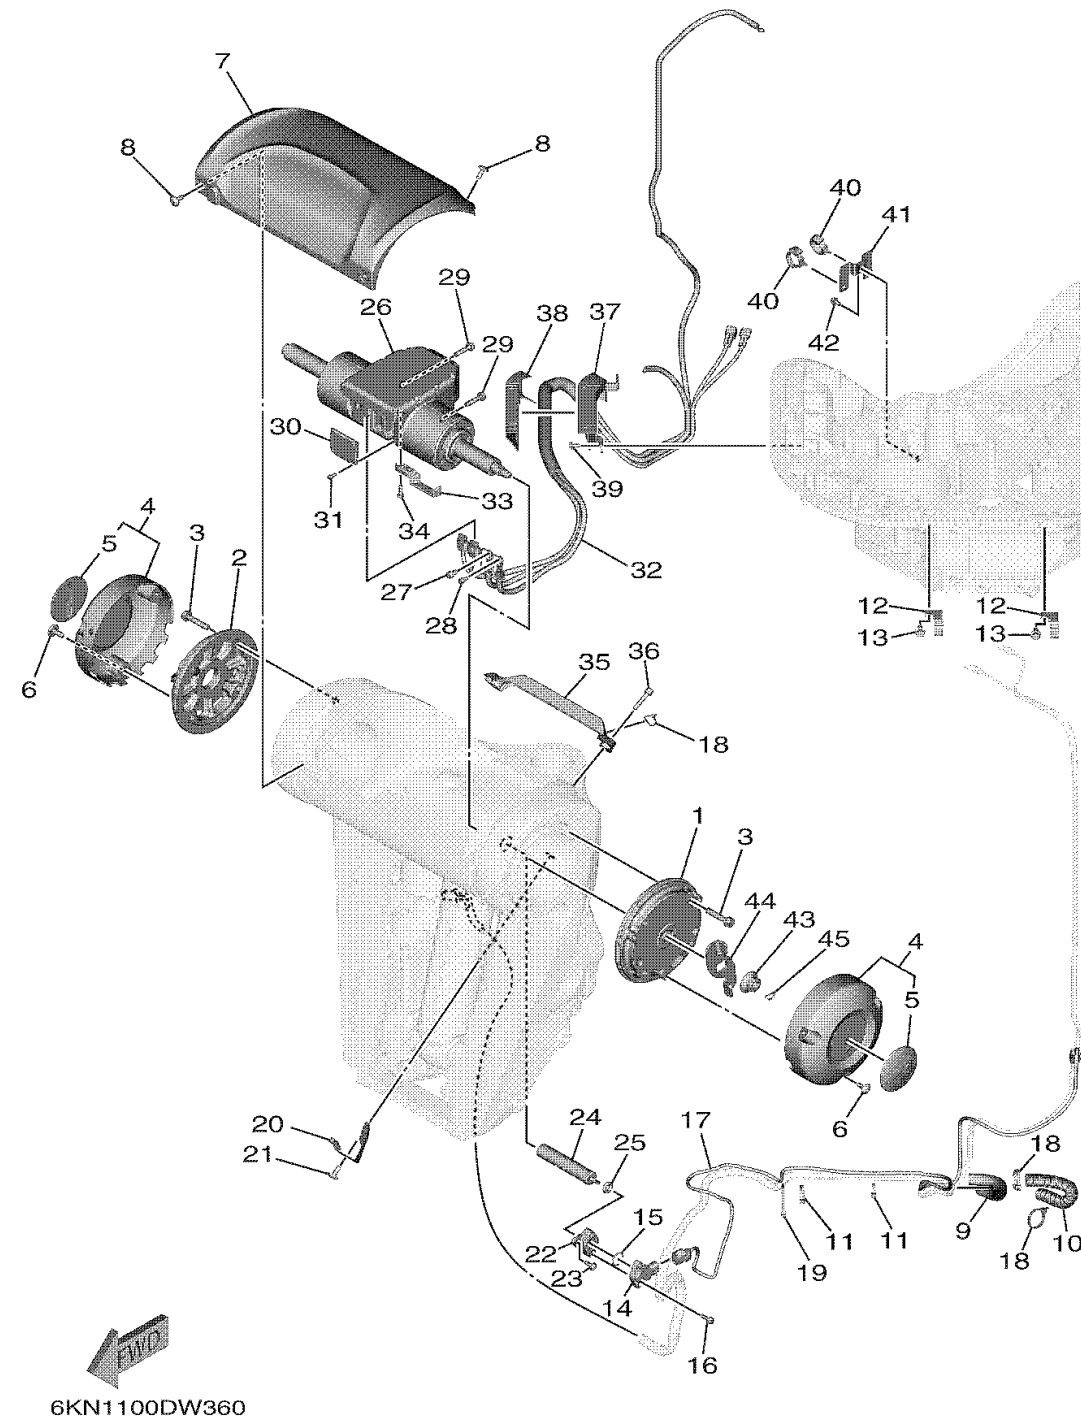

BRACKET 2

Ref No.	Part Number	Description	Qty	Remarks
1	6GR-43341-00-00	COVER, SWIVEL SIDE 1	1	
2	6GR-43342-00-00	COVER, SWIVEL SIDE 2	1	
3	90119-08176-00	BOLT, WITH WASHER	8	
4	6GR-W436G-00-8D	SBW SIDE COVER ASSY	2	GRAY
4	6GR-W436G-00-CE	SBW SIDE COVER ASSY	0	WHITE
4	6GR-W436G-00-CJ	SBW SIDE COVER ASSY	0	WARM WHITE
5	6DA-42697-00-00	..TUNING FORK MARK	1	
6	90111-06144-00	BOLT, HEXAGON SOCKET BUTTON	6	
7	6GR-43318-00-8D	COVER	1	GRAY
7	6GR-43318-00-CE	COVER	0	WHITE
7	6GR-43318-00-CJ	COVER	0	WARM WHITE
8	90111-06144-00	BOLT, HEXAGON SOCKET BUTTON	4	
9	6GR-24864-00-00	TUBE	1	
10	6KN-24864-00-00	TUBE	1	
11	90465-11M10-00	CLAMP	2	
12	90462-10033-00	CLAMP	2	
13	95D95-06012-00	BOLT, FLANGE DEEP RECESS	2	
14	6GR-85887-00-00	SENSOR, ANGLE	1	
15	93210-17MF9-00	O-RING	1	
16	97595-05516-00	BOLT, WITH WASHER	2	

CONTINUED ON NEXT FRAME >

BRACKET 2

Ref No.	Part Number	Description	Qty	Remarks
17	6GR-82553-00-00	EXTENSION, WIRE LEAD	1	
18	90464-36005-00	CLAMP	3	
19	90464-55002-00	CLAMP	1	
20	6GR-4381J-00-00	PLATE	1	
21	90111-06144-00	BOLT, HEXAGON SOCKET BUTTON	1	
22	6GR-4382A-00-00	ADAPTOR 1	1	
23	90149-05044-00	SCREW	2	
24	6GR-43126-00-00	PIN, UPPER SHOCK MOUNT	1	
25	93210-06ME6-00	O-RING	1	
26	6GR-42401-23-00	POWER STEERING CYLINDER ASSY	1	
27	6GR-44331-00-00	BOLT, 1	1	
28	6GR-44332-00-00	BOLT, 2	1	
29	97580-08535-00	BOLT, WITH WASHER	4	
30	6GR-42134-00-00	COVER	1	
31	91380-04010-00	BOLT	4	
32	6GR-438A0-02-00	STEERING, WIRE HARNESS ASSY	1	
33	6GR-48538-00-00	CLAMP, CABLE 1	1	
34	97D95-06018-00	BOLT, HEXAGON DEEP RECESS	2	
35	6GR-47716-00-00	COVER	1	
36	90110-06191-00	BOLT, HEXAGON SOCKET HEAD	2	

CONTINUED ON NEXT FRAME >

BRACKET 2

Ref No.	Part Number	Description	Qty	Remarks
37	6GR-43121-00-00	PROTECTOR	1	
38	6GR-47445-00-00	PROTECTOR	1	
39	95D95-06012-00	BOLT, FLANGE DEEP RECESS	2	
40	90464-12183-00	CLAMP	2	
41	6GR-48539-00-00	CLAMP, CABLE 2	1	
42	95D95-06012-00	BOLT, FLANGE DEEP RECESS	1	
43	90179-14009-00	NUT	1	
44	6GR-43378-10-00	WASHER	1	
45	91490-20025-00	PIN. COTTER	1	