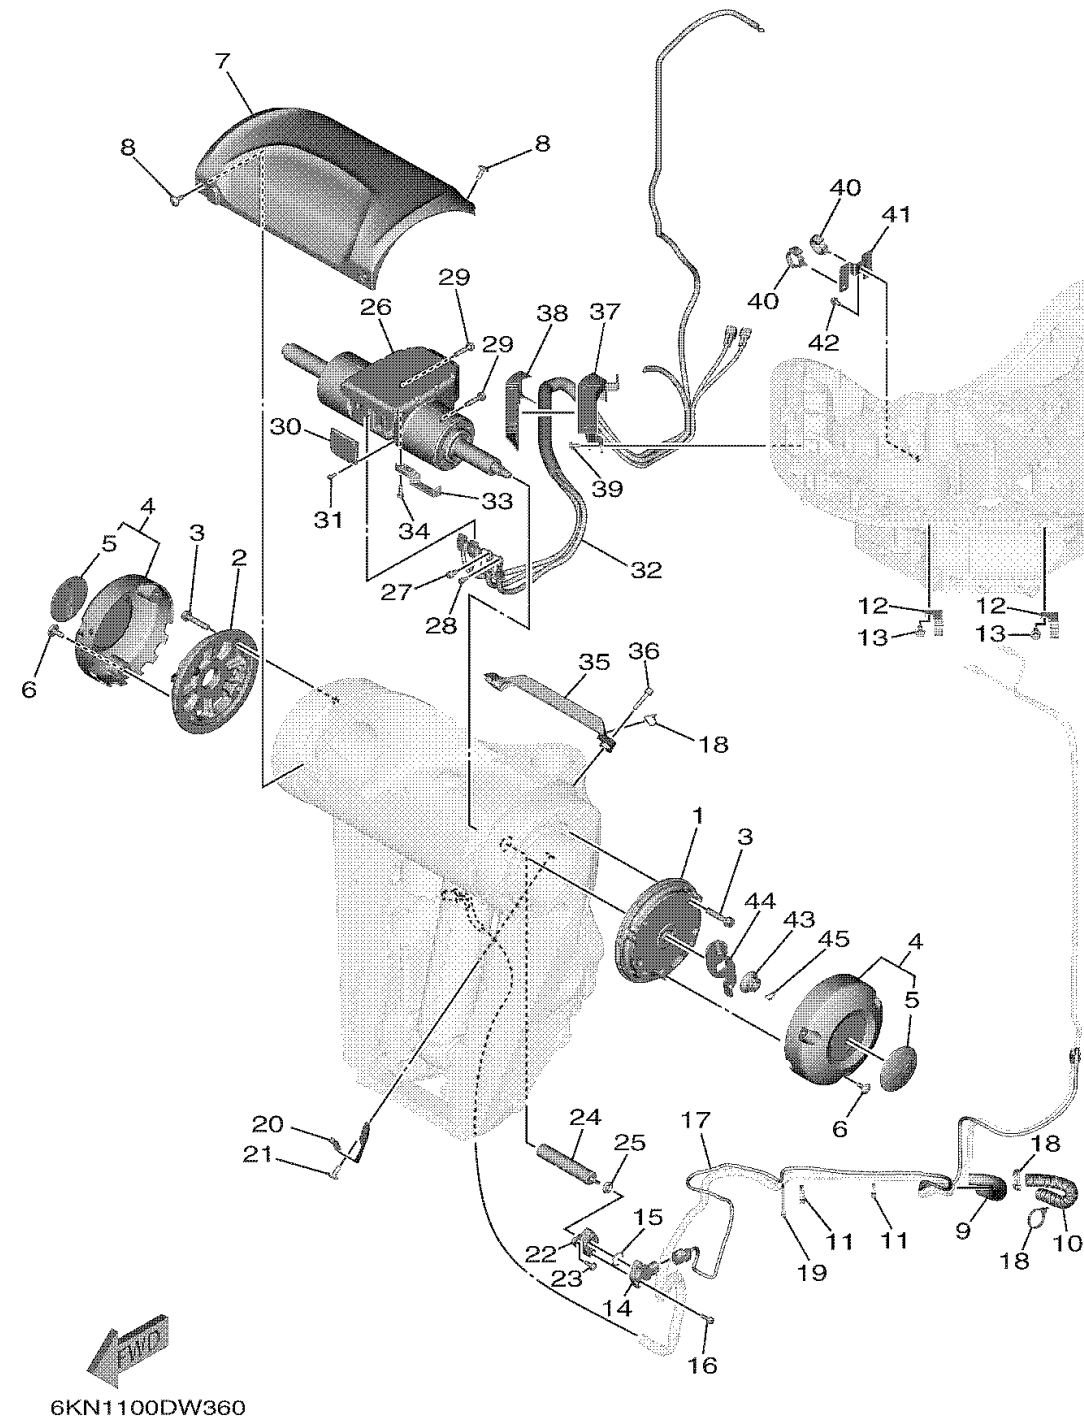

BRACKET 2

Ref No.	Part Number	Description	Qty	Remarks
1	6GR-43341-00-00	COVER, SWIVEL SIDE 1	1	
2	6GR-43342-00-00	COVER, SWIVEL SIDE 2	1	
3	90119-08176-00	BOLT, WITH WASHER	8	
4	6GR-W436G-00-8D	SBW SIDE COVER ASSY	2	GRAY
4	6GR-W436G-00-CE	SBW SIDE COVER ASSY	0	WHITE
4	6GR-W436G-00-CJ	SBW SIDE COVER ASSY	0	WARM WHITE
5	6DA-42697-00-00	..TUNING FORK MARK	1	
6	90111-06144-00	BOLT, HEXAGON SOCKET BUTTON	6	
7	6GR-43318-00-8D	COVER	1	GRAY
7	6GR-43318-00-CE	COVER	0	WHITE
7	6GR-43318-00-CJ	COVER	0	WARM WHITE
8	90111-06144-00	BOLT, HEXAGON SOCKET BUTTON	4	
9	6GR-24864-00-00	TUBE	1	
10	6KN-24864-00-00	TUBE	1	
11	90465-11M10-00	CLAMP	2	
12	90462-10033-00	CLAMP	2	
13	95D95-06012-00	BOLT, FLANGE DEEP RECESS	2	
14	6GR-85887-00-00	SENSOR, ANGLE	1	
15	93210-17MF9-00	O-RING	1	
16	97595-05516-00	BOLT, WITH WASHER	2	

CONTINUED ON NEXT FRAME >

BRACKET 2

Ref No.	Part Number	Description	Qty	Remarks
17	6GR-82553-00-00	EXTENSION, WIRE LEAD	1	
18	90464-36005-00	CLAMP	3	
19	90464-55002-00	CLAMP	1	
20	6GR-4381J-00-00	PLATE	1	
21	90111-06144-00	BOLT, HEXAGON SOCKET BUTTON	1	
22	6GR-4382A-00-00	ADAPTOR 1	1	
23	90149-05044-00	SCREW	2	
24	6GR-43126-00-00	PIN, UPPER SHOCK MOUNT	1	
25	93210-06ME6-00	O-RING	1	
26	6GR-42401-23-00	POWER STEERING CYLINDER ASSY	1	
27	6GR-44331-00-00	BOLT, 1	1	
28	6GR-44332-00-00	BOLT, 2	1	
29	97580-08535-00	BOLT, WITH WASHER	4	
30	6GR-42134-00-00	COVER	1	
31	91380-04010-00	BOLT	4	
32	6GR-438A0-02-00	STEERING, WIRE HARNESS ASSY	1	
33	6GR-48538-00-00	CLAMP, CABLE 1	1	
34	97D95-06018-00	BOLT, HEXAGON DEEP RECESS	2	
35	6GR-47716-00-00	COVER	1	
36	90110-06191-00	BOLT, HEXAGON SOCKET HEAD	2	

CONTINUED ON NEXT FRAME >

BRACKET 2

Ref No.	Part Number	Description	Qty	Remarks
37	6GR-43121-00-00	PROTECTOR	1	
38	6GR-47445-00-00	PROTECTOR	1	
39	95D95-06012-00	BOLT, FLANGE DEEP RECESS	2	
40	90464-12183-00	CLAMP	2	
41	6GR-48539-00-00	CLAMP, CABLE 2	1	
42	95D95-06012-00	BOLT, FLANGE DEEP RECESS	1	
43	90179-14009-00	NUT	1	
44	6GR-43378-10-00	WASHER	1	
45	91490-20025-00	PIN. COTTER	1	