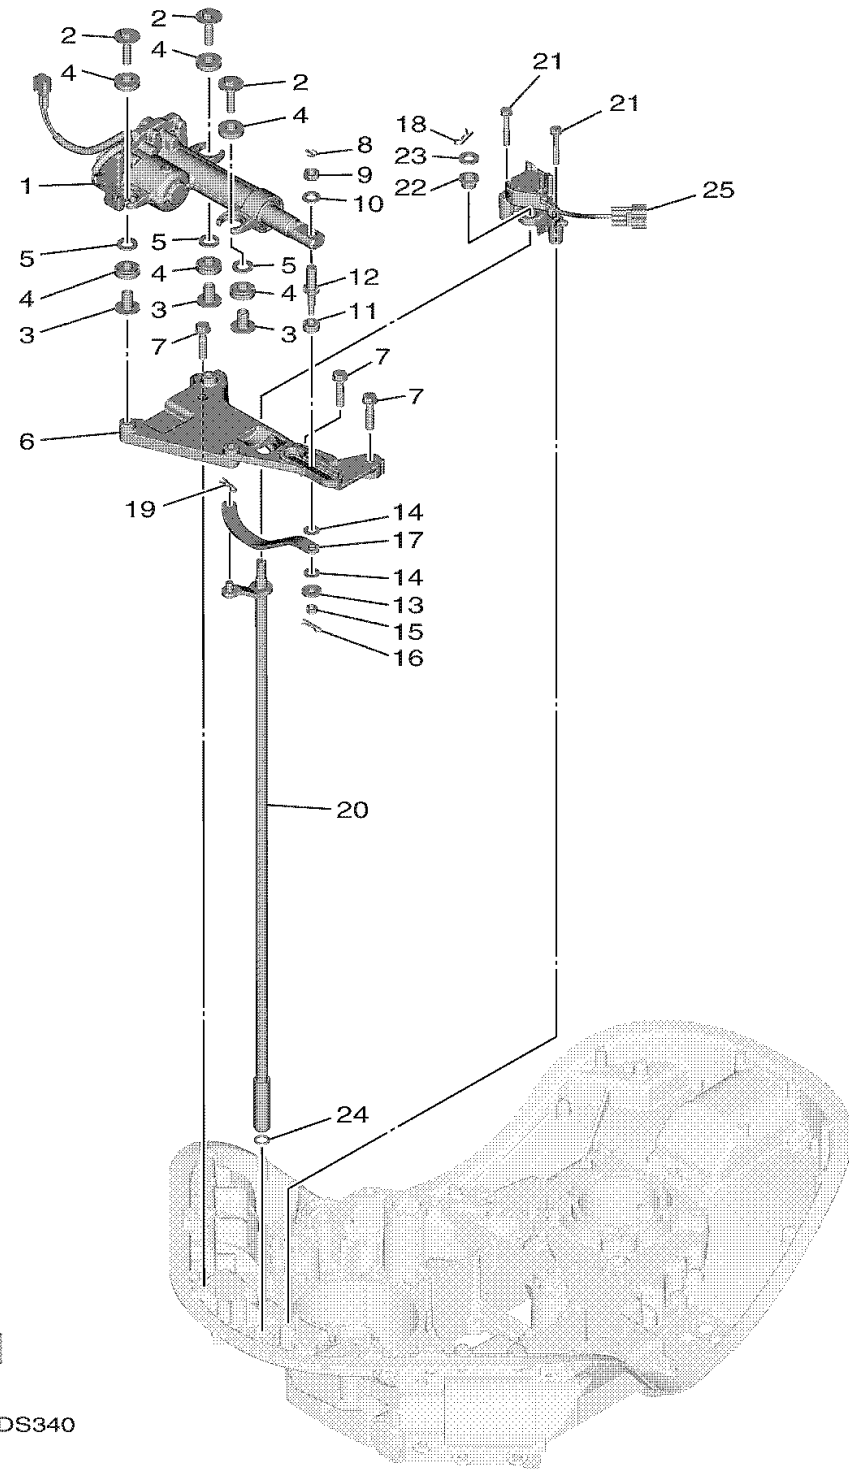

CONTROL

6GR1100DS340

Ref No.	Part Number	Description	Qty	Remarks
1	6GR-4820A-01-00	ACTUATOR UNIT	1	
2	90119-08175-00	BOLT, WITH WASHER	3	
3	90387-08104-00	COLLAR	3	
4	6CE-85564-00-00	GROMMET	6	
5	90201-12064-00	WASHER, PLATE	3	
6	6GR-44117-00-00	BRACKET	1	
7	97E75-08535-00	BOLT, HEXAGON W/W DEEP RECESS	3	
8	91490-20015-00	PIN. COTTER	1	
9	95380-10700-00	NUT	1	
10	90201-10048-00	WASHER, PLATE	1	
11	6CE-44122-00-00	BUSHING, SHIFT ROD LEVER	1	
12	6GR-42195-00-00	PIN, JOINT 1	1	
13	90201-06068-00	WASHER, PLATE	1	
14	90202-08M41-00	WASHER, PLATE	2	
15	90185-06M07-00	NUT, SELF-LOCKING	1	
16	90468-18008-00	CLIP	1	
17	6GR-44121-00-00	LEVER, SHIFT ROD	1	
18	90468-180A0-00	CLIP	1	
19	90468-18008-00	CLIP	1	
20	6GR-44120-01-00	HANDLE GEAR SHIFT ASSY	1	

CONTINUED ON NEXT FRAME >

CONTROL

Ref No.	Part Number	Description	Qty	Remarks
21	97E95-06540-00	BOLT, HEXAGON W/W DEEP RECESS	2	
22	90386-12M61-00	BUSH	1	
23	90201-10081-00	WASHER, PLATE	1	
24	93210-11073-00	O-RING	1	
25	6GR-68303-00-00	SENSOR ASSY	1	