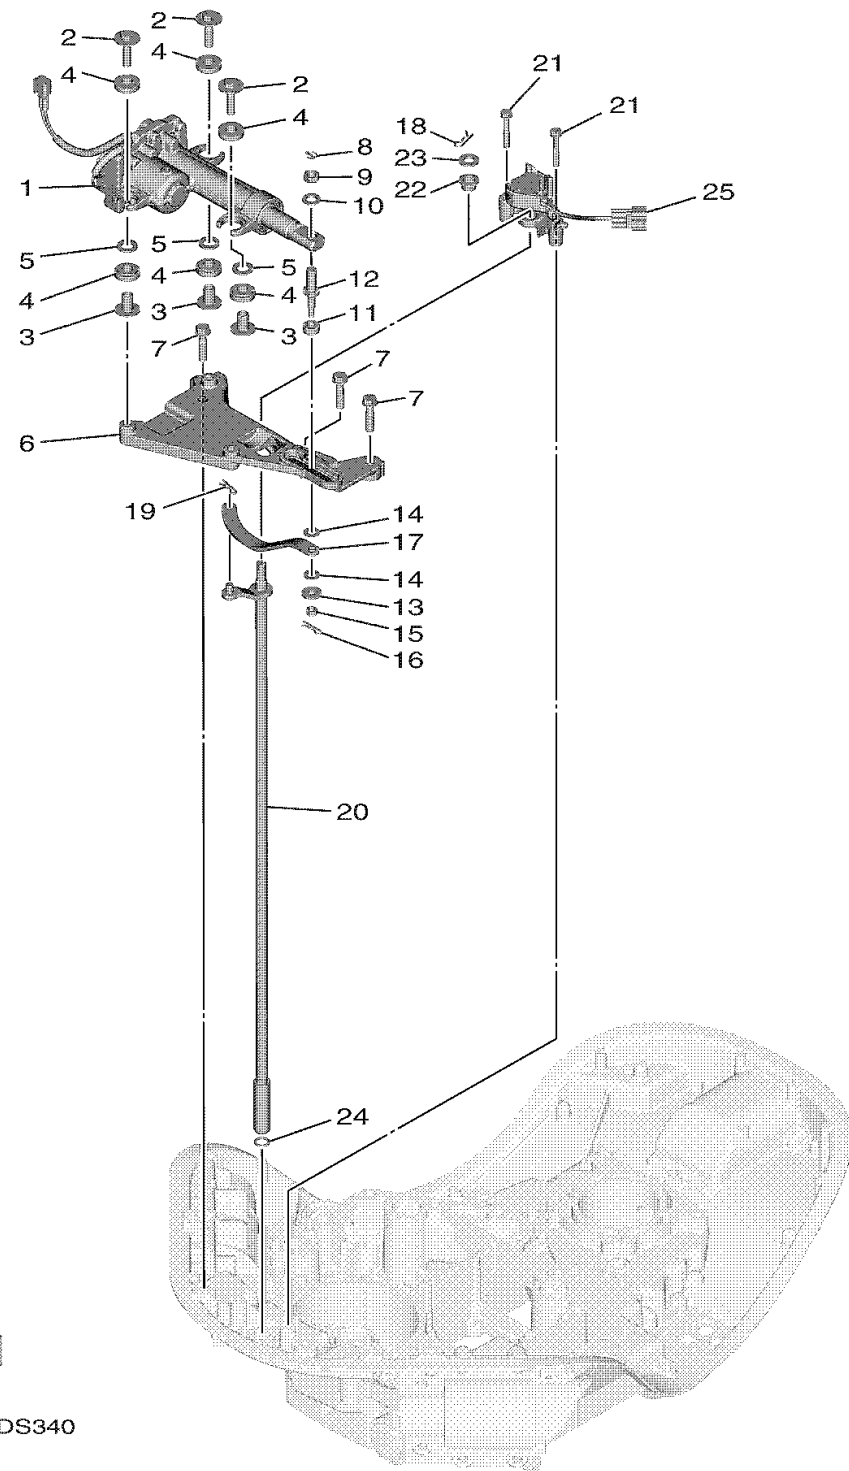

CONTROL

6GR1100DS340

Ref No.	Part Number	Description	Qty	Remarks
1	6GR-4820A-01-00	ACTUATOR UNIT	1	
2	90119-08175-00	BOLT, WITH WASHER	3	
3	90387-08104-00	COLLAR	3	
4	6CE-85564-00-00	GROMMET	6	
5	90201-12064-00	WASHER, PLATE	3	
6	6GR-44117-00-00	BRACKET	1	
7	97E75-08535-00	BOLT, HEXAGON W/W DEEP RECESS	3	
8	91490-20015-00	PIN. COTTER	1	
9	95380-10700-00	NUT	1	
10	90201-10048-00	WASHER, PLATE	1	
11	6CE-44122-00-00	BUSHING, SHIFT ROD LEVER	1	
12	6GR-42195-00-00	PIN, JOINT 1	1	
13	90201-06068-00	WASHER, PLATE	1	
14	90202-08M41-00	WASHER, PLATE	2	
15	90185-06M07-00	NUT, SELF-LOCKING	1	
16	90468-18008-00	CLIP	1	
17	6GR-44121-00-00	LEVER, SHIFT ROD	1	
18	90468-180A0-00	CLIP	1	
19	90468-18008-00	CLIP	1	
20	6GR-44120-01-00	HANDLE GEAR SHIFT ASSY	1	

CONTINUED ON NEXT FRAME >

CONTROL

Ref No.	Part Number	Description	Qty	Remarks
21	97E95-06540-00	BOLT, HEXAGON W/W DEEP RECESS	2	
22	90386-12M61-00	BUSH	1	
23	90201-10081-00	WASHER, PLATE	1	
24	93210-11073-00	O-RING	1	
25	6GR-68303-00-00	SENSOR ASSY	1	